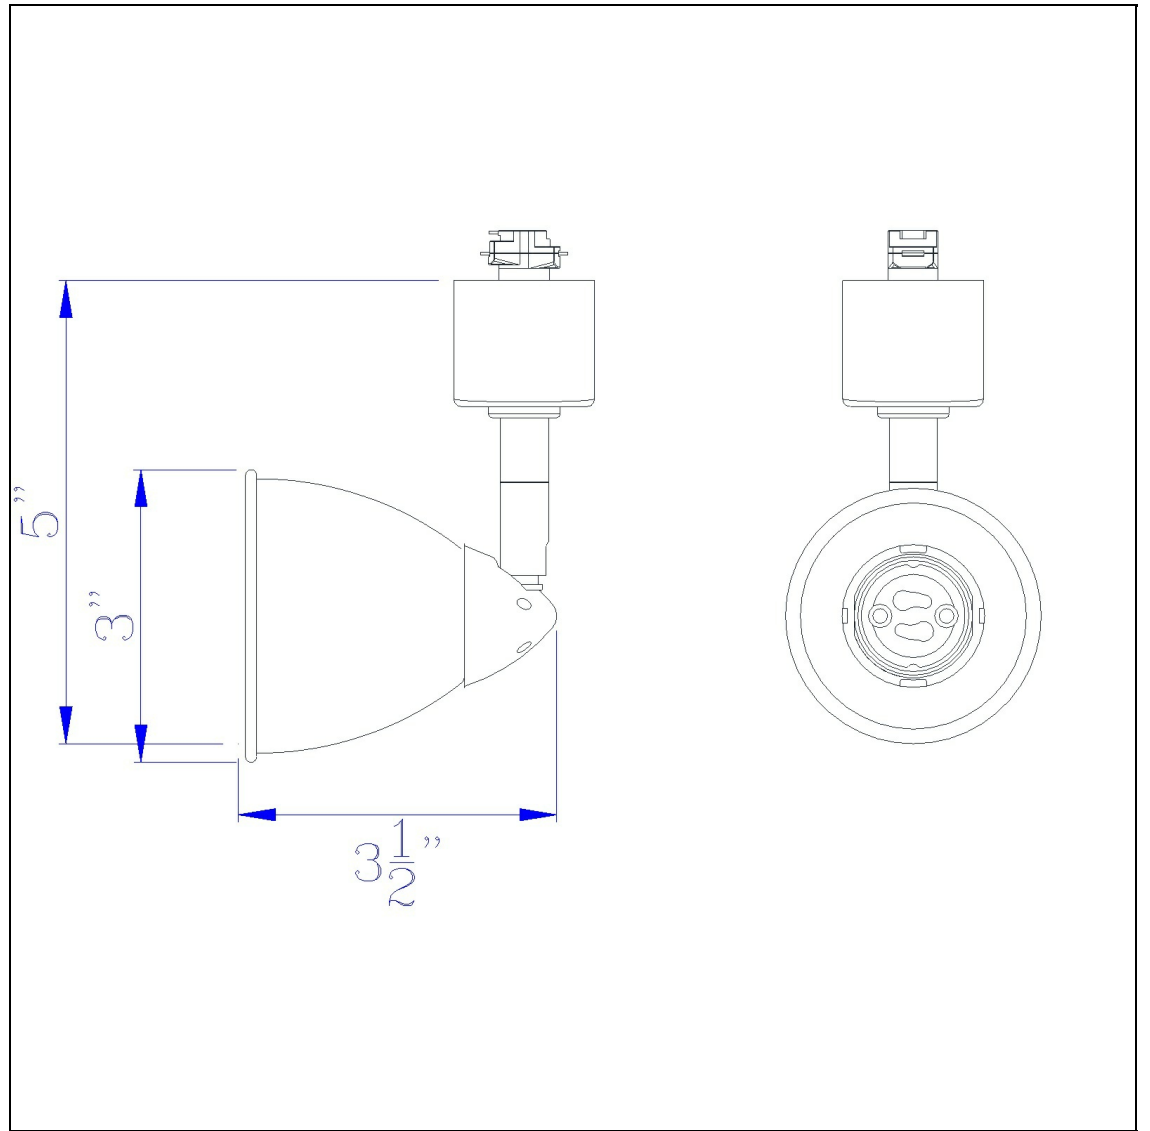

Product No. **HT-954-BS-CBS**

Description

120V, 50W, GU-10, Track Head  
Durable Metal Construction  
Ships in One Carton  
Compatible with HT Three Wire, Once Circuit Track  
Shade is Removable and Interchangeable  
Includes Matching Metal Shade  
Includes Matching Metal Shade  
4.87" Tall Serpentine Track head with Shade

Technical Specifications

<b>UPC</b>	020193067284
<b>Wattage</b>	50W
<b>CRI</b>	N/A
<b>Lumen</b>	N/A
<b>Switch Type</b>	Track
<b>Bulb Base</b>	GU-10
<b>Number of Lights</b>	1
<b>Color</b>	Brushed Steel
<b>Base Color</b>	Brushed Steel

<b>Carton 1 Dimensions</b>	0.00 x 12.00 x 12.00
<b>Carton 2 Dimensions</b>	0.00 x 0.00 x 12.00
<b>Package Dimensions</b>	L: 12.00 W: 12.00