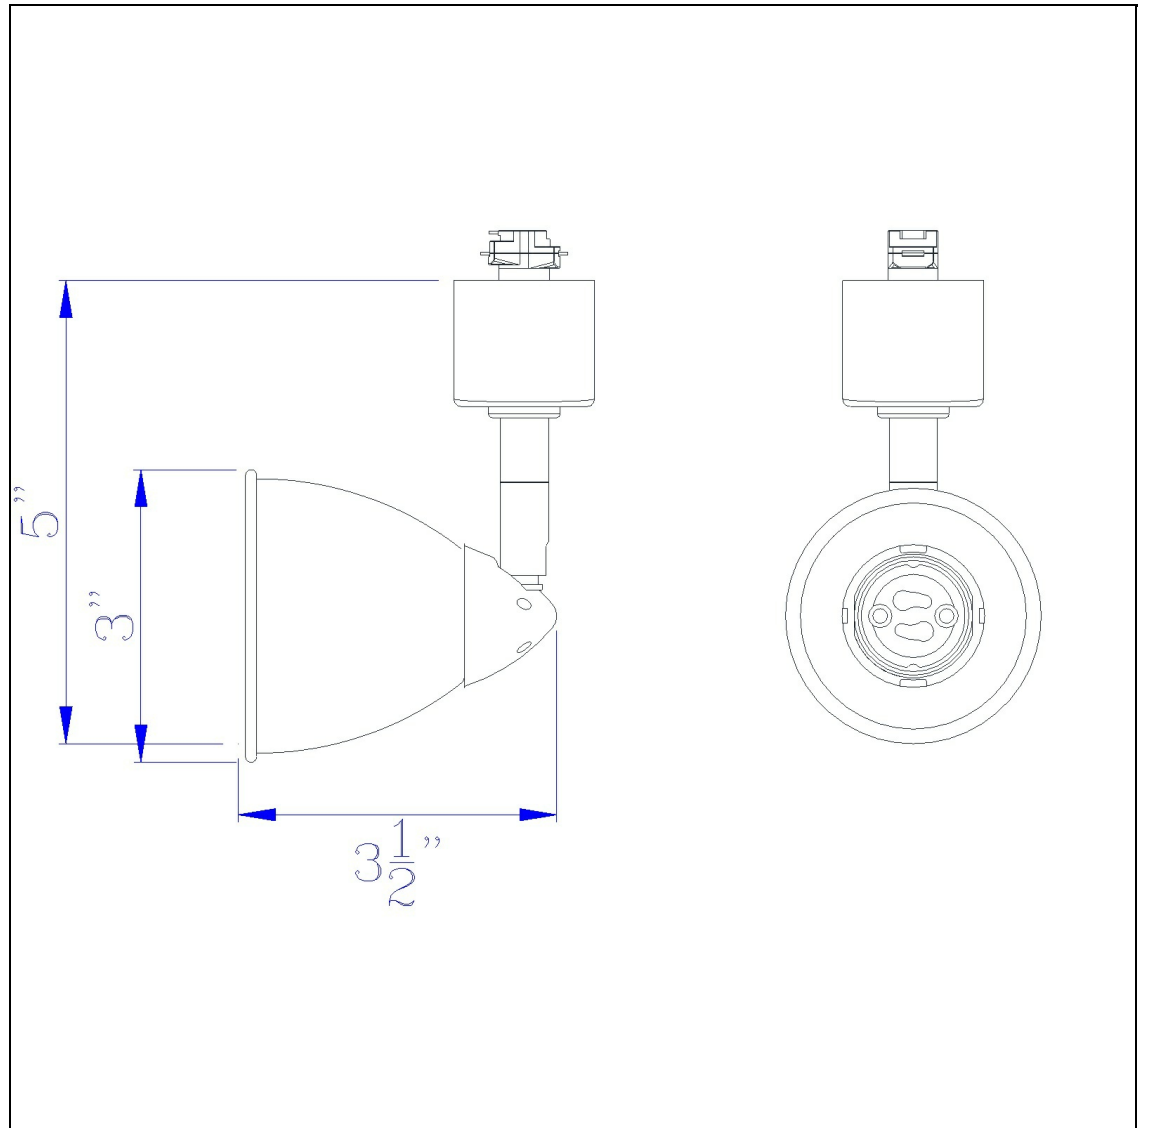

Product No. **HT-954-BS-CRU**

Description

120V, 50W, GU-10, Track Head
Durable Metal Construction
Ships in One Carton
Compatible with HT Three Wire, Once Circuit Track
Shade is Removable and Interchangeable
Includes Matching Metal Shade
Includes Matching Metal Shade
4.87" Tall Serpentine Track head with Shade

Technical Specifications

UPC	020193067284	Carton 1 Dimensions	0.00 x 12.00 x 12.00
Wattage	50W	Carton 2 Dimensions	0.00 x 0.00 x 12.00
CRI	N/A	Package Dimensions	L: 12.00 W: 12.00
Lumen	N/A		
Switch Type	Track		
Bulb Base	GU-10		
Number of Lights	1		
Color	Brushed Steel		
Base Color	Brushed Steel		