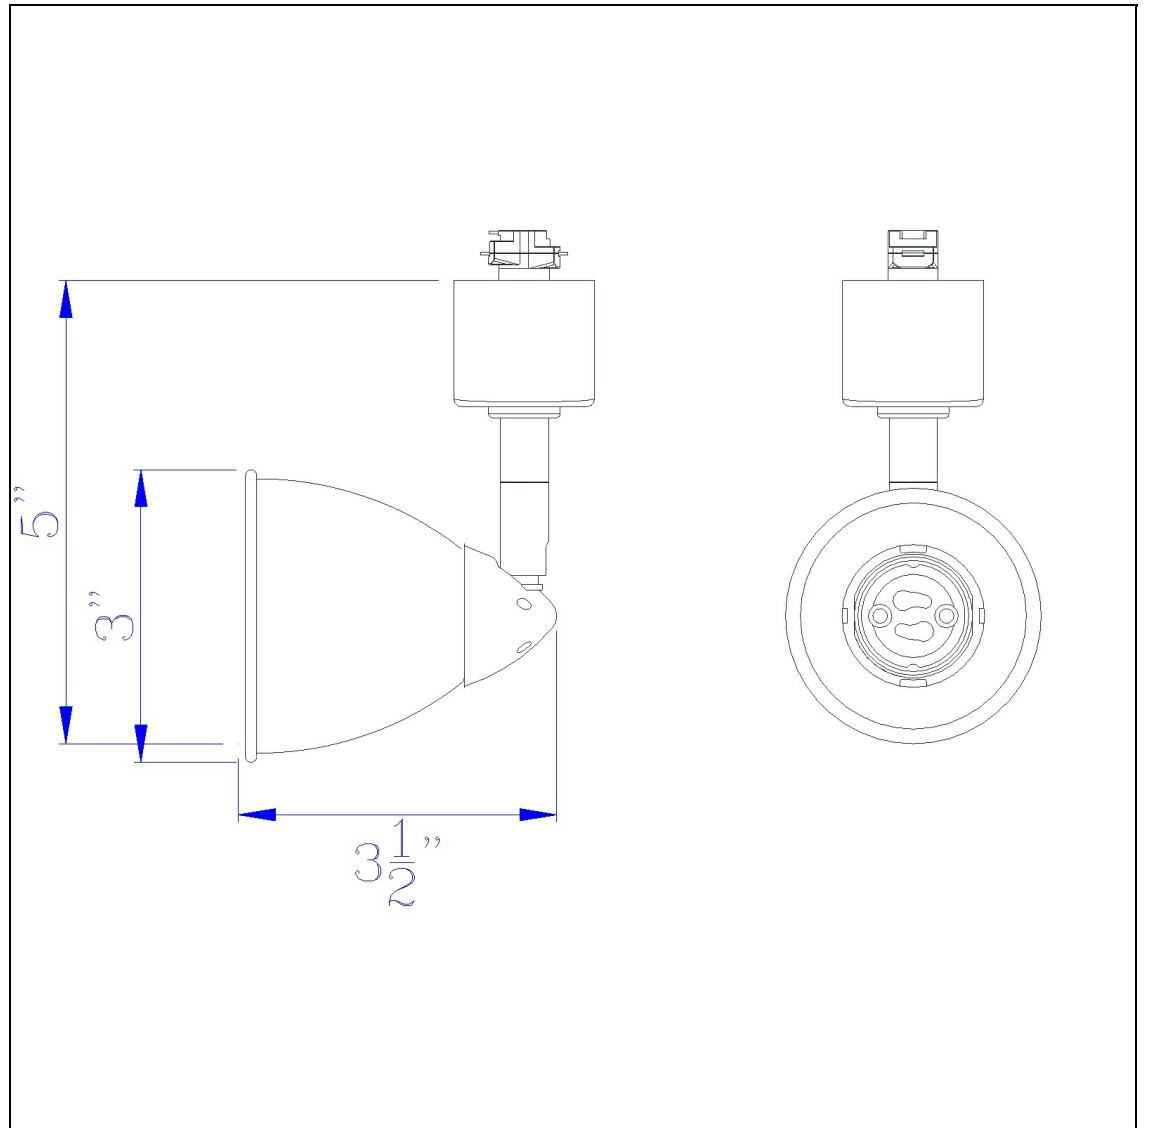

Product No. **HT-954-BS-CRU**

Description

120V, 50W, GU-10, Track Head  
Durable Metal Construction  
Ships in One Carton  
Compatible with HT Three Wire, Once Circuit Track  
Shade is Removable and Interchangeable  
Includes Matching Metal Shade  
Includes Matching Metal Shade  
4.87" Tall Serpentine Track head with Shade

Technical Specifications

<b>UPC</b>	020193067284
<b>Wattage</b>	50W
<b>CRI</b>	N/A
<b>Lumen</b>	N/A
<b>Switch Type</b>	Track
<b>Bulb Base</b>	GU-10
<b>Number of Lights</b>	1
<b>Color</b>	Brushed Steel
<b>Base Color</b>	Brushed Steel

<b>Carton 1 Dimensions</b>	0.00 x 12.00 x 12.00
<b>Carton 2 Dimensions</b>	0.00 x 0.00 x 12.00
<b>Package Dimensions</b>	L: 12.00 W: 12.00