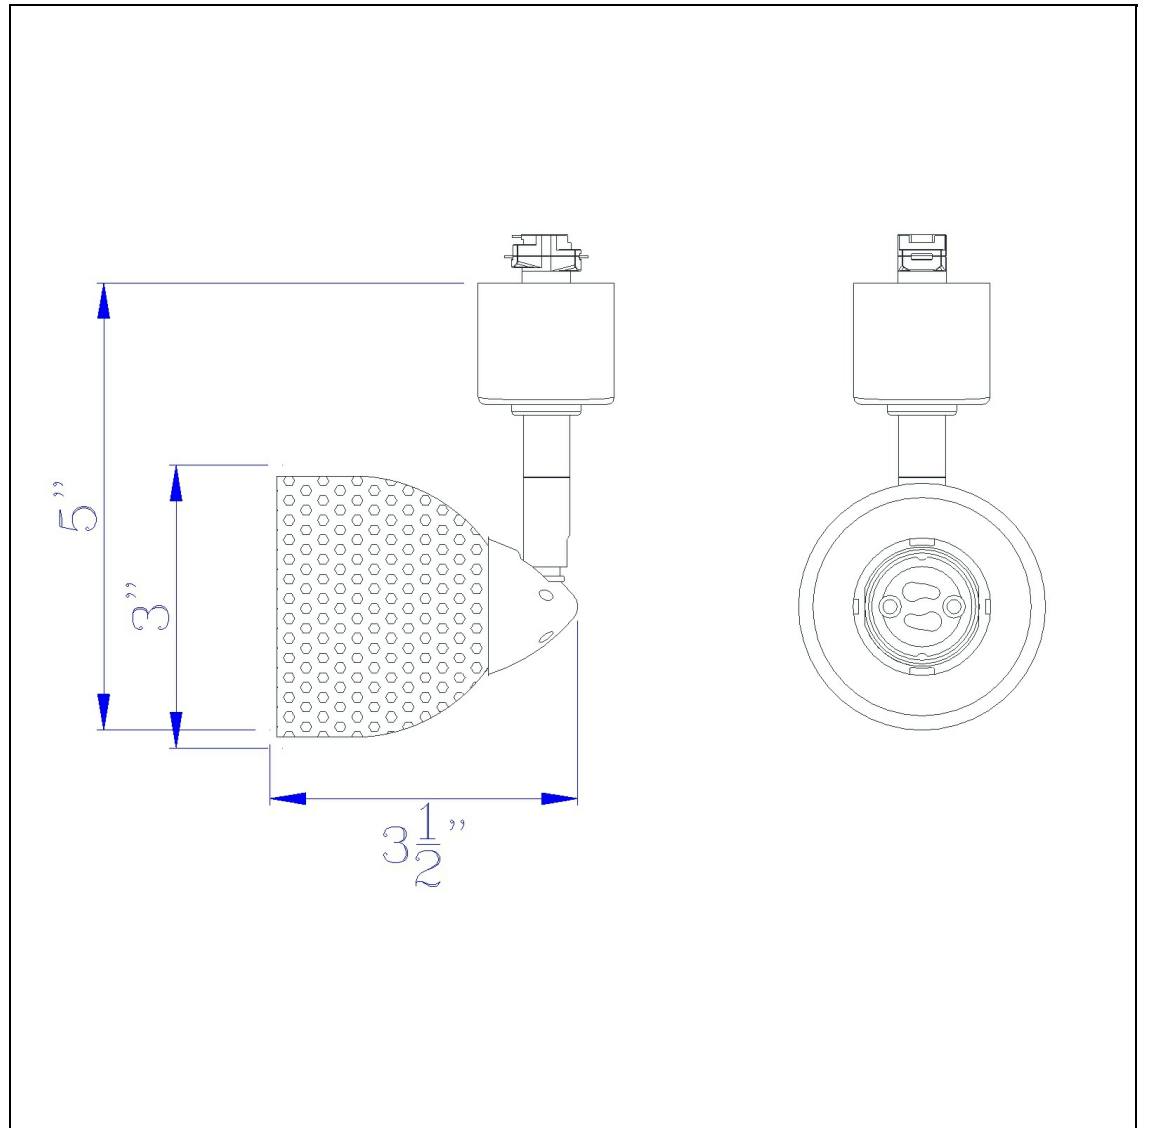

Product No. **HT-954-BS-MBK**

Description

120V, 50W, GU-10, Track Head
Durable Metal Construction
Ships in One Carton
Compatible with HT Three Wire, Once Circuit Track
Shade is Removable and Interchangeable
Includes Matching Metal Shade
Includes Matching Metal Shade
4.87" Tall Serpentine Track head with Shade

Technical Specifications

UPC	020193067284
Wattage	50W
CRI	N/A
Lumen	N/A
Switch Type	Track
Bulb Base	GU-10
Number of Lights	1
Color	Brushed Steel
Base Color	Brushed Steel

Carton 1 Dimensions	0.00 x 12.00 x 12.00
Carton 2 Dimensions	0.00 x 0.00 x 12.00
Package Dimensions	L: 12.00 W: 12.00