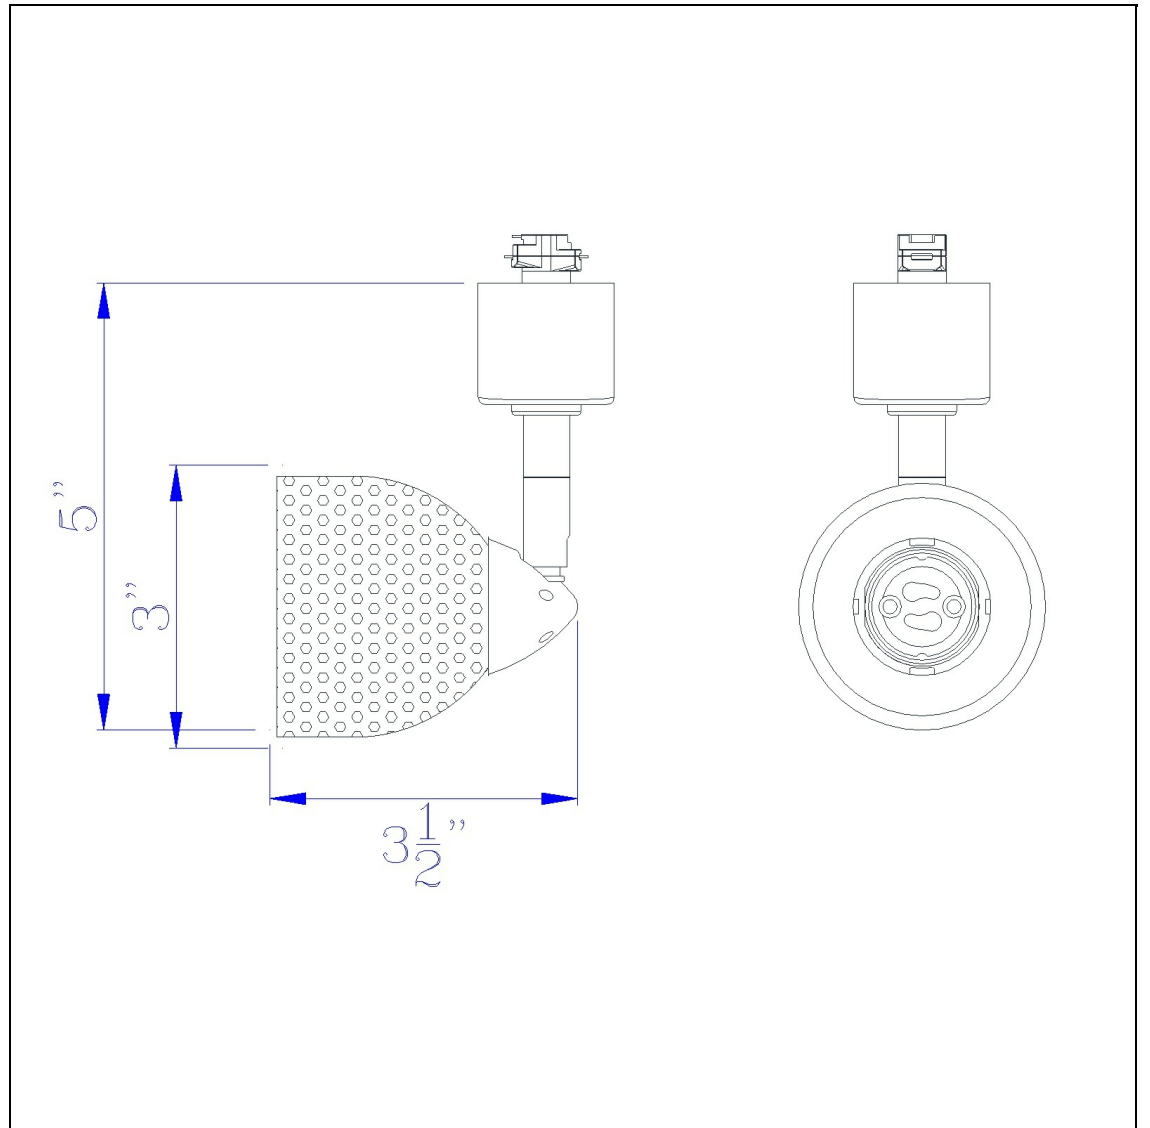

Product No. **HT-954-BS-MDB**

Description

120V, 50W, GU-10, Track Head
Durable Metal Construction
Ships in One Carton
Compatible with HT Three Wire, Once Circuit Track
Shade is Removable and Interchangeable
Includes Matching Metal Shade
Includes Matching Metal Shade
4.87" Tall Serpentine Track head with Shade

Technical Specifications

UPC	020193067284	Carton 1 Dimensions	0.00 x 12.00 x 12.00
Wattage	50W	Carton 2 Dimensions	0.00 x 0.00 x 12.00
CRI	N/A	Package Dimensions	L: 12.00 W: 12.00
Lumen	N/A		
Switch Type	Track		
Bulb Base	GU-10		
Number of Lights	1		
Color	Brushed Steel		
Base Color	Brushed Steel		