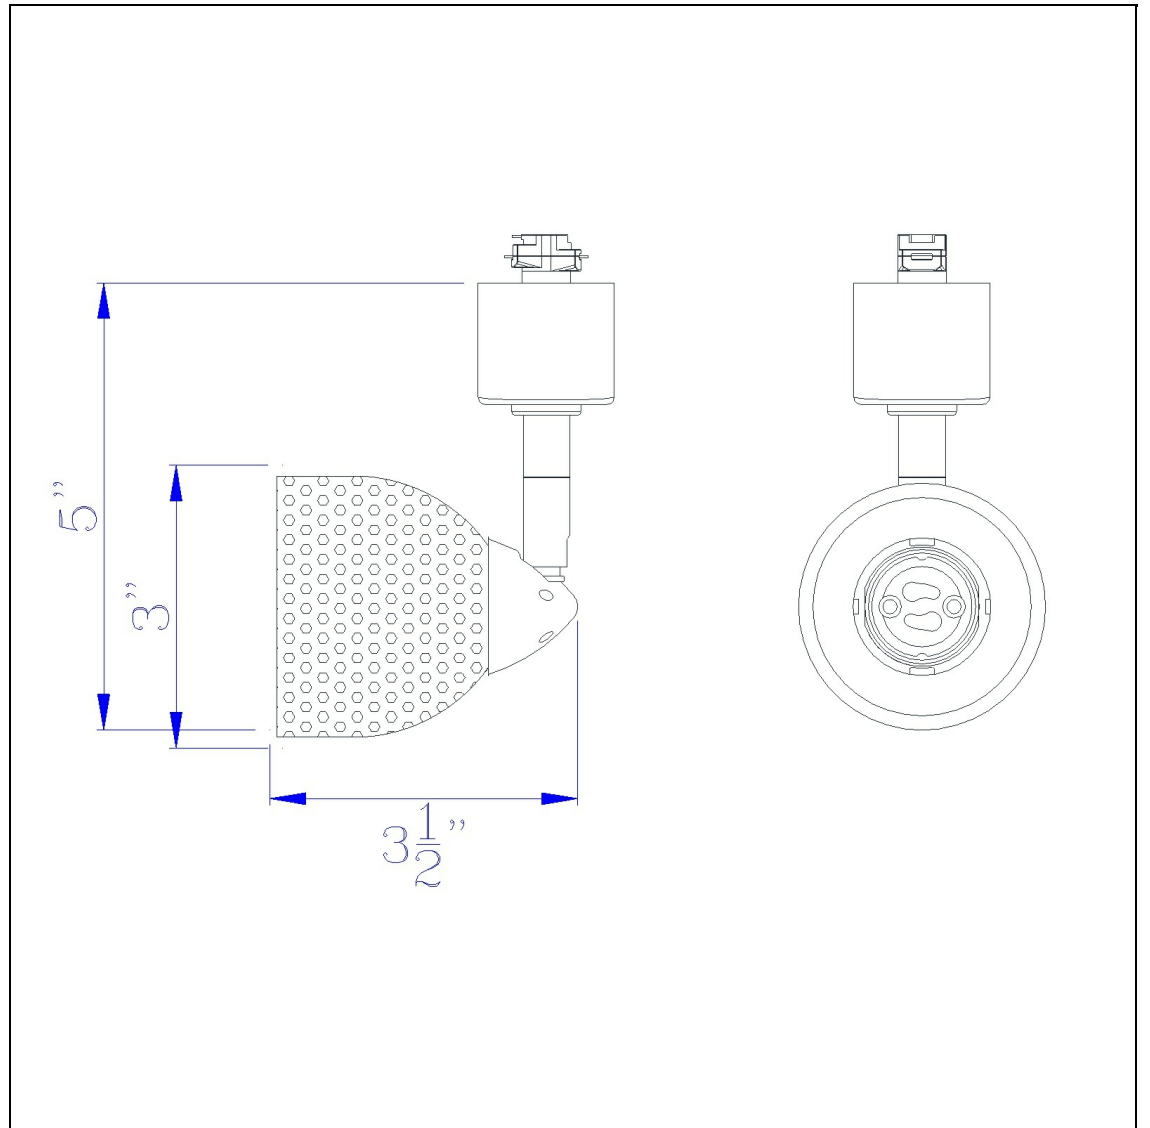

Product No. **HT-954-BS-MDB**

Description

120V, 50W, GU-10, Track Head
Durable Metal Construction
Ships in One Carton
Compatible with HT Three Wire, Once Circuit Track
Shade is Removable and Interchangeable
Includes Matching Metal Shade
Includes Matching Metal Shade
4.87" Tall Serpentine Track head with Shade

Technical Specifications

UPC	020193067284
Wattage	50W
CRI	N/A
Lumen	N/A
Switch Type	Track
Bulb Base	GU-10
Number of Lights	1
Color	Brushed Steel
Base Color	Brushed Steel

Carton 1 Dimensions	0.00 x 12.00 x 12.00
Carton 2 Dimensions	0.00 x 0.00 x 12.00
Package Dimensions	L: 12.00 W: 12.00