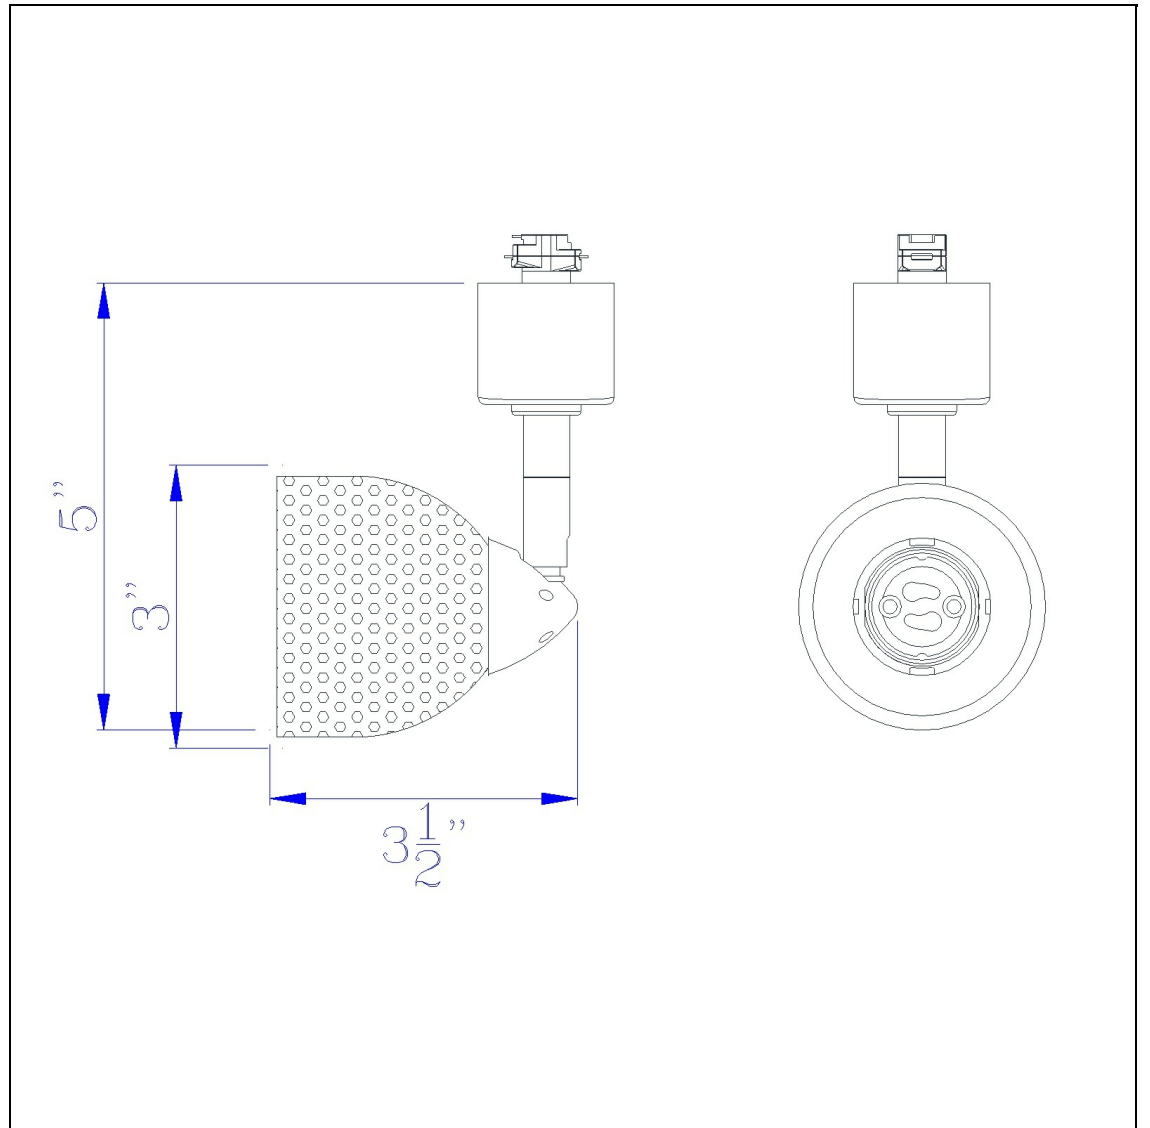

Product No. **HT-954-BS-MRU**

Description

120V, 50W, GU-10, Track Head  
Durable Metal Construction  
Ships in One Carton  
Compatible with HT Three Wire, Once Circuit Track  
Shade is Removable and Interchangeable  
Includes Matching Metal Shade  
Includes Matching Metal Shade  
4.87" Tall Serpentine Track head with Shade

Technical Specifications

<b>UPC</b>	020193067284
<b>Wattage</b>	50W
<b>CRI</b>	N/A
<b>Lumen</b>	N/A
<b>Switch Type</b>	Track
<b>Bulb Base</b>	GU-10
<b>Number of Lights</b>	1
<b>Color</b>	Brushed Steel
<b>Base Color</b>	Brushed Steel

<b>Carton 1 Dimensions</b>	0.00 x 12.00 x 12.00
<b>Carton 2 Dimensions</b>	0.00 x 0.00 x 12.00
<b>Package Dimensions</b>	L: 12.00 W: 12.00