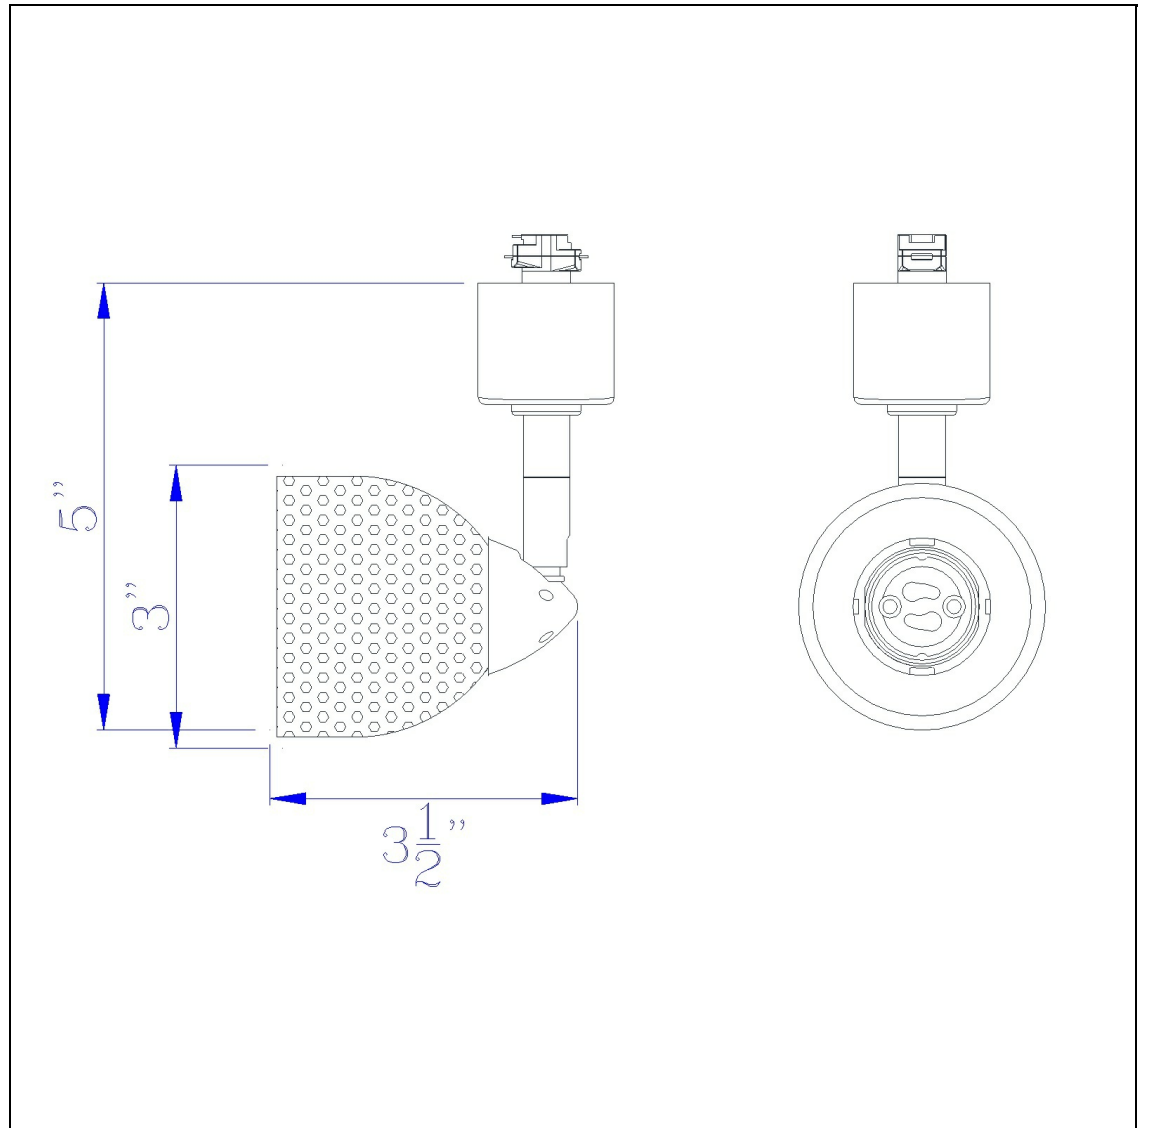

Product No. **HT-954-BS-MRU**

Description

120V, 50W, GU-10, Track Head
Durable Metal Construction
Ships in One Carton
Compatible with HT Three Wire, Once Circuit Track
Shade is Removable and Interchangeable
Includes Matching Metal Shade
Includes Matching Metal Shade
4.87" Tall Serpentine Track head with Shade

Technical Specifications

UPC	020193067284
Wattage	50W
CRI	N/A
Lumen	N/A
Switch Type	Track
Bulb Base	GU-10
Number of Lights	1
Color	Brushed Steel
Base Color	Brushed Steel

Carton 1 Dimensions	0.00 x 12.00 x 12.00
Carton 2 Dimensions	0.00 x 0.00 x 12.00
Package Dimensions	L: 12.00 W: 12.00