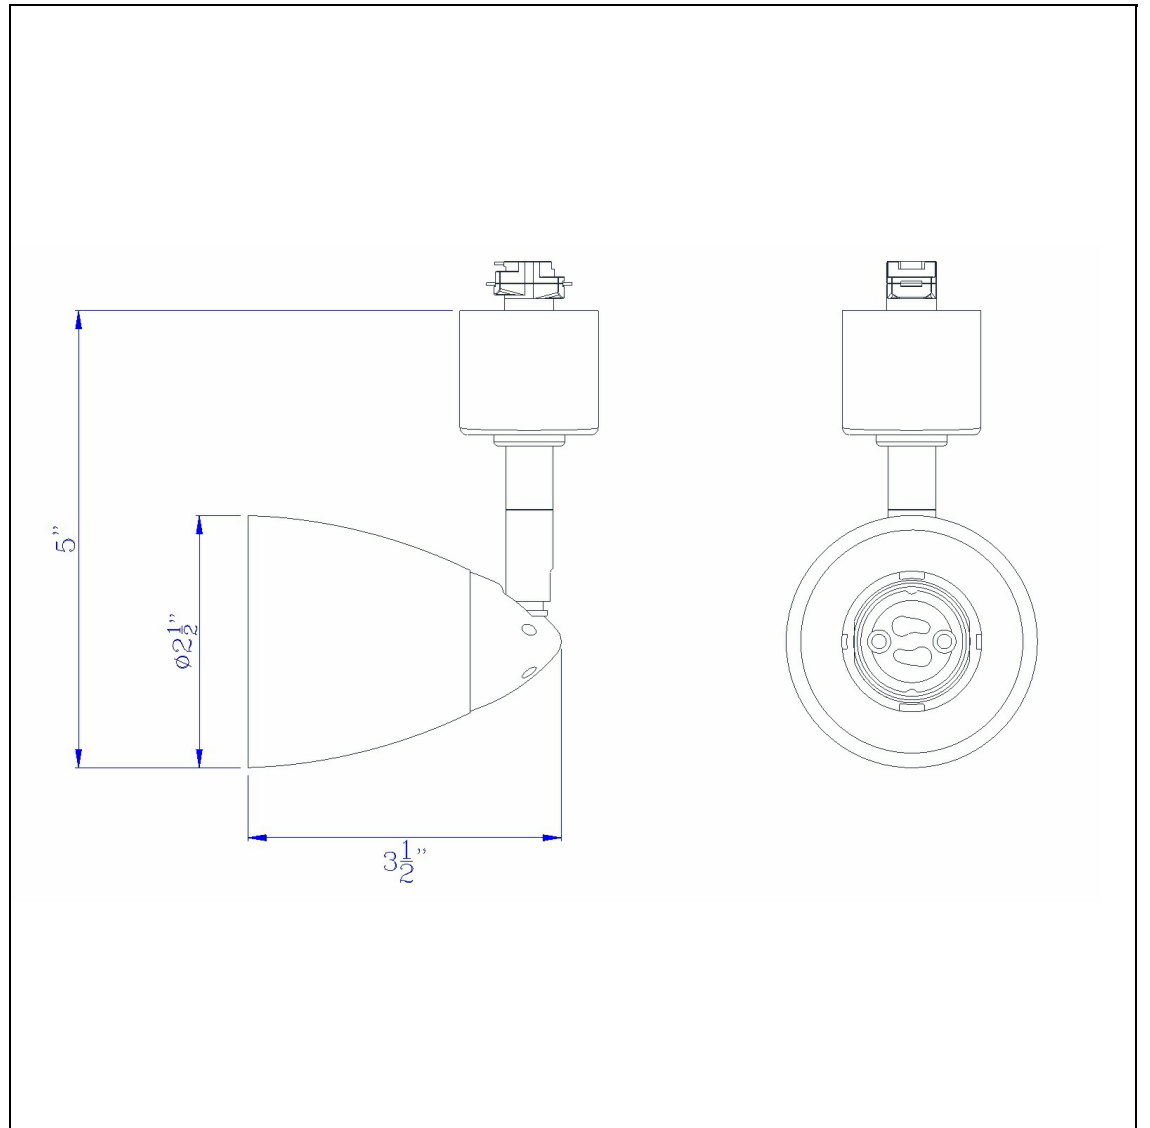

Product No. **HT-954-BS-RDS**

Description

120V, GU10, 50W Twist And Turn
Durable Metal Construction
Ships in One Carton
Compatible with HT Three Wire, Once Circuit Track
Shade is Removable and Interchangeable
Hand Blown Glass Shade
Hand Blown Glass Shade
4.87" Tall Serpentine Track head with Shade

Technical Specifications

UPC	020193067284
Wattage	50W
CRI	N/A
Lumen	N/A
Switch Type	Track
Bulb Base	GU-10
Number of Lights	1
Color	Brushed Steel
Base Color	Brushed Steel

Carton 1 Dimensions	0.00 x 12.00 x 12.00
Carton 2 Dimensions	0.00 x 0.00 x 12.00
Package Dimensions	L: 12.00 W: 12.00