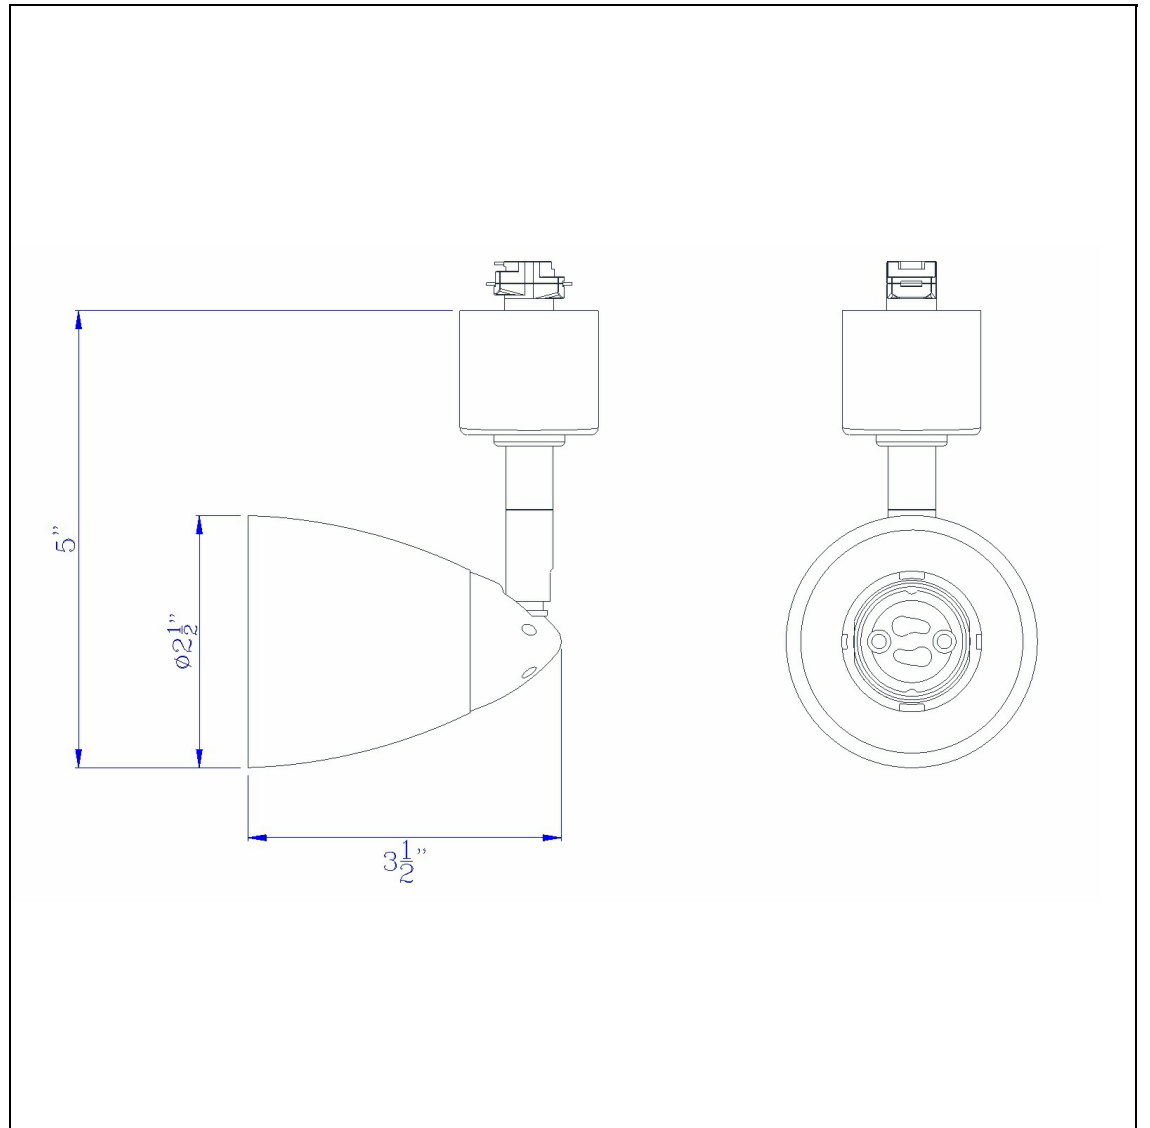

Product No. **HT-954-BS-YELS**

Description

120V, 50W, GU-10, Track Head
Durable Metal Construction
Ships in One Carton
Compatible with HT Three Wire, Once Circuit Track
Shade is Removable and Interchangeable
Hand Blown Glass Shade
Hand Blown Glass Shade
4.87" Tall Serpentine Track head with Shade

Technical Specifications

UPC	020193067284	Carton 1 Dimensions	0.00 x 12.00 x 12.00
Wattage	50W	Carton 2 Dimensions	0.00 x 0.00 x 12.00
CRI	N/A	Package Dimensions	L: 12.00 W: 12.00
Lumen	N/A		
Switch Type	Track		
Bulb Base	GU-10		
Number of Lights	1		
Color	Brushed Steel		
Base Color	Brushed Steel		