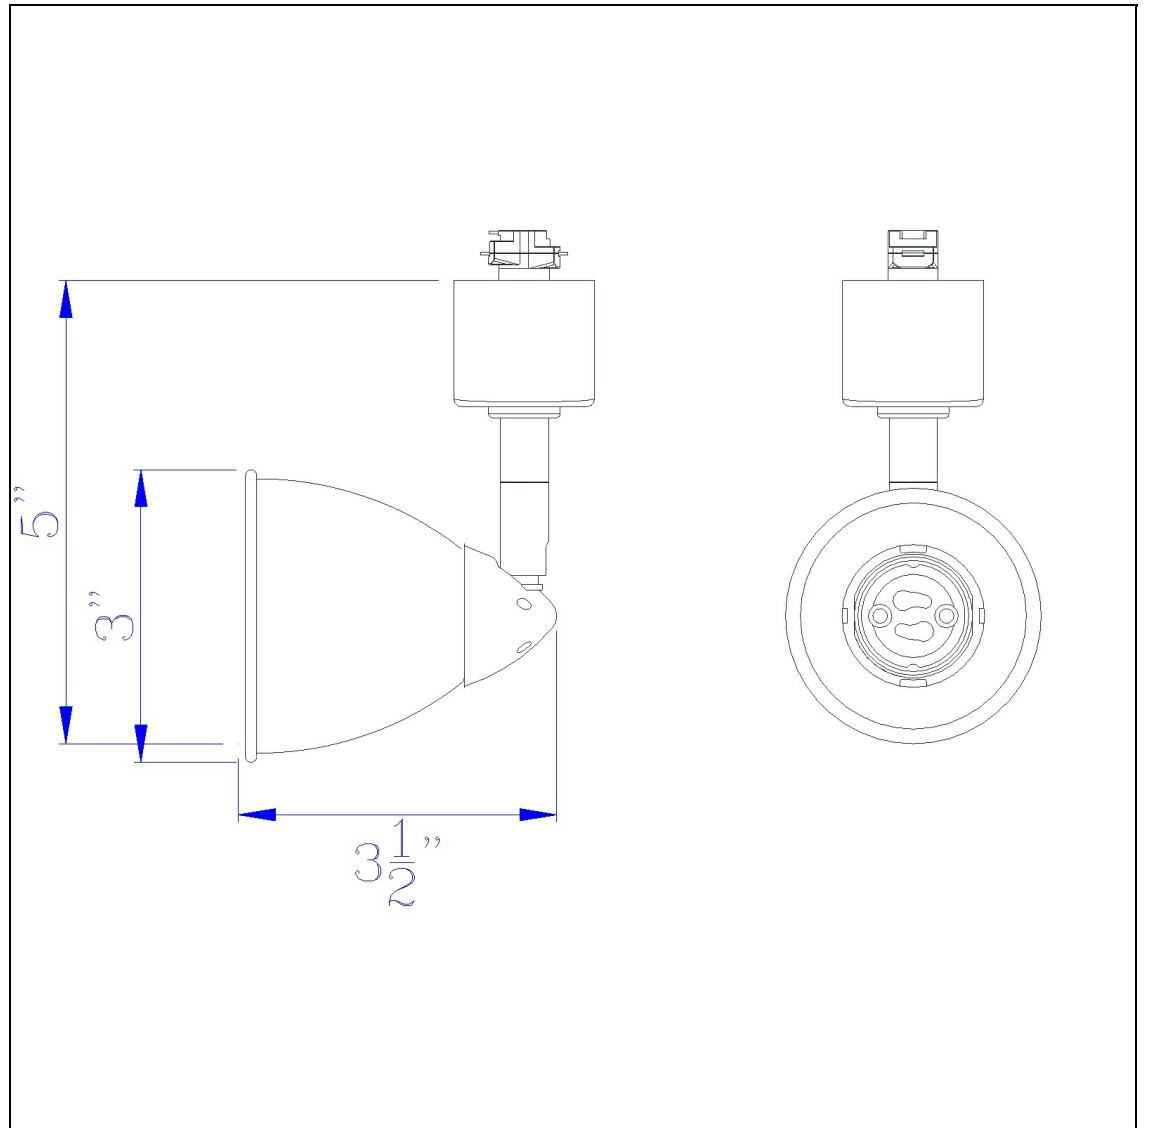

Product No. **HT-954-DB-CBK**

Description

120V, 50W, GU-10, Track Head
Durable Metal Construction
Ships in One Carton
Compatible with HT Three Wire, Once Circuit Track
Shade is Removable and Interchangeable
Includes Matching Metal Shade
Includes Matching Metal Shade
4.87" Tall Serpentine Track head with Shade

Technical Specifications

UPC	020193067284	Carton 1 Dimensions	0.00 x 12.00 x 12.00
Wattage	50W	Carton 2 Dimensions	0.00 x 0.00 x 12.00
CRI	N/A	Package Dimensions	L: 12.00 W: 12.00
Lumen	N/A		
Switch Type	Track		
Bulb Base	GU-10		
Number of Lights	1		
Color	Dark Bronze		
Base Color	Dark Bronze		