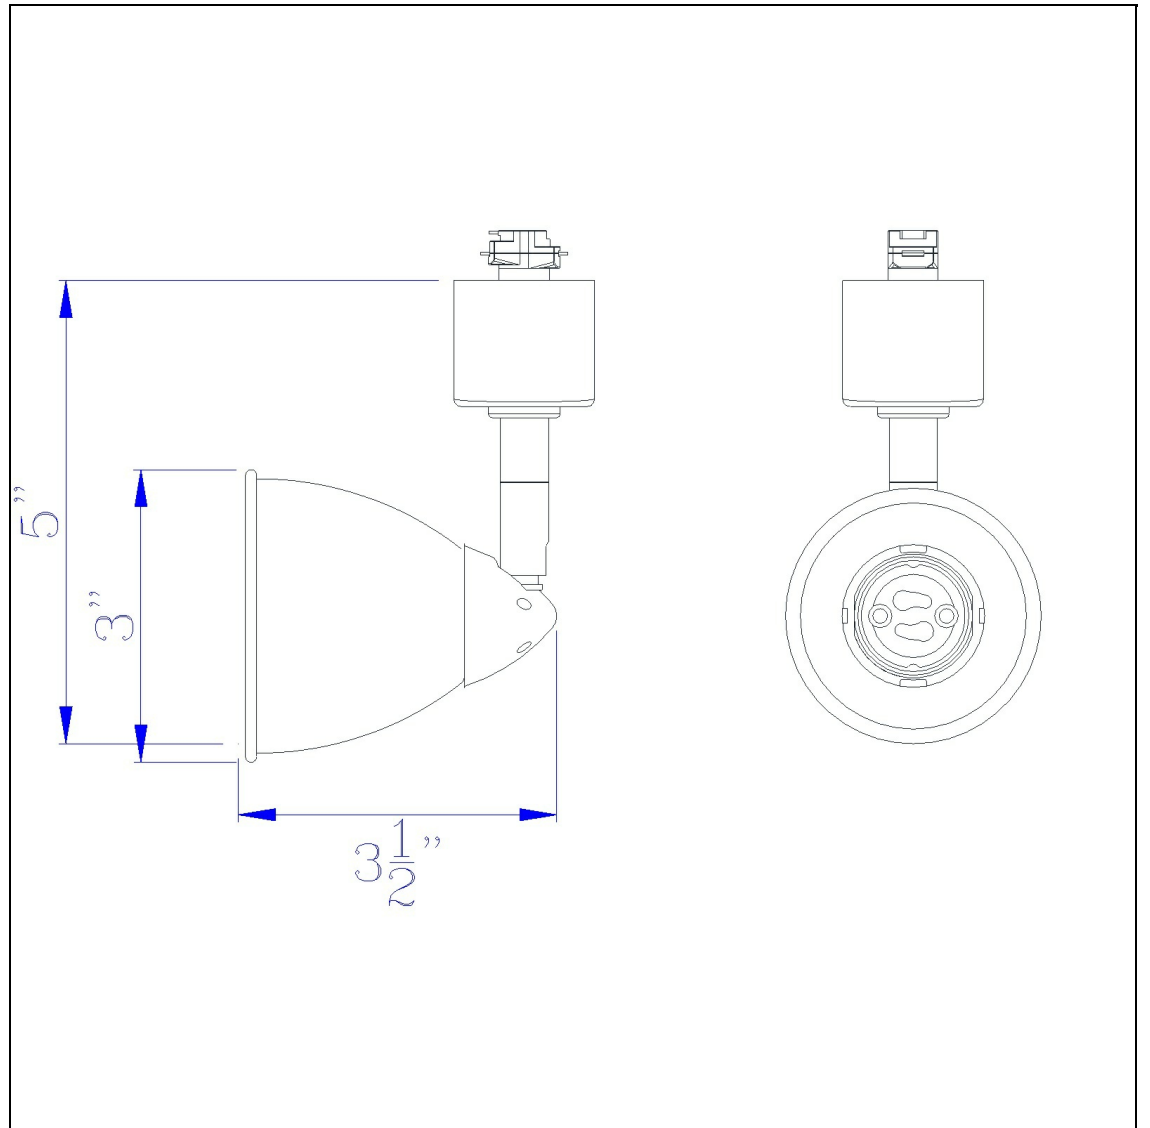

Product No. **HT-954-DB-CBS**

Description

120V, 50W, GU-10, Track Head  
Durable Metal Construction  
Ships in One Carton  
Compatible with HT Three Wire, Once Circuit Track  
Shade is Removable and Interchangeable  
Includes Matching Metal Shade  
Includes Matching Metal Shade  
4.87" Tall Serpentine Track head with Shade

Technical Specifications

<b>UPC</b>	020193067284
<b>Wattage</b>	50W
<b>CRI</b>	N/A
<b>Lumen</b>	N/A
<b>Switch Type</b>	Track
<b>Bulb Base</b>	GU-10
<b>Number of Lights</b>	1
<b>Color</b>	Dark Bronze
<b>Base Color</b>	Dark Bronze

<b>Carton 1 Dimensions</b>	0.00 x 12.00 x 12.00
<b>Carton 2 Dimensions</b>	0.00 x 0.00 x 12.00
<b>Package Dimensions</b>	L: 12.00 W: 12.00