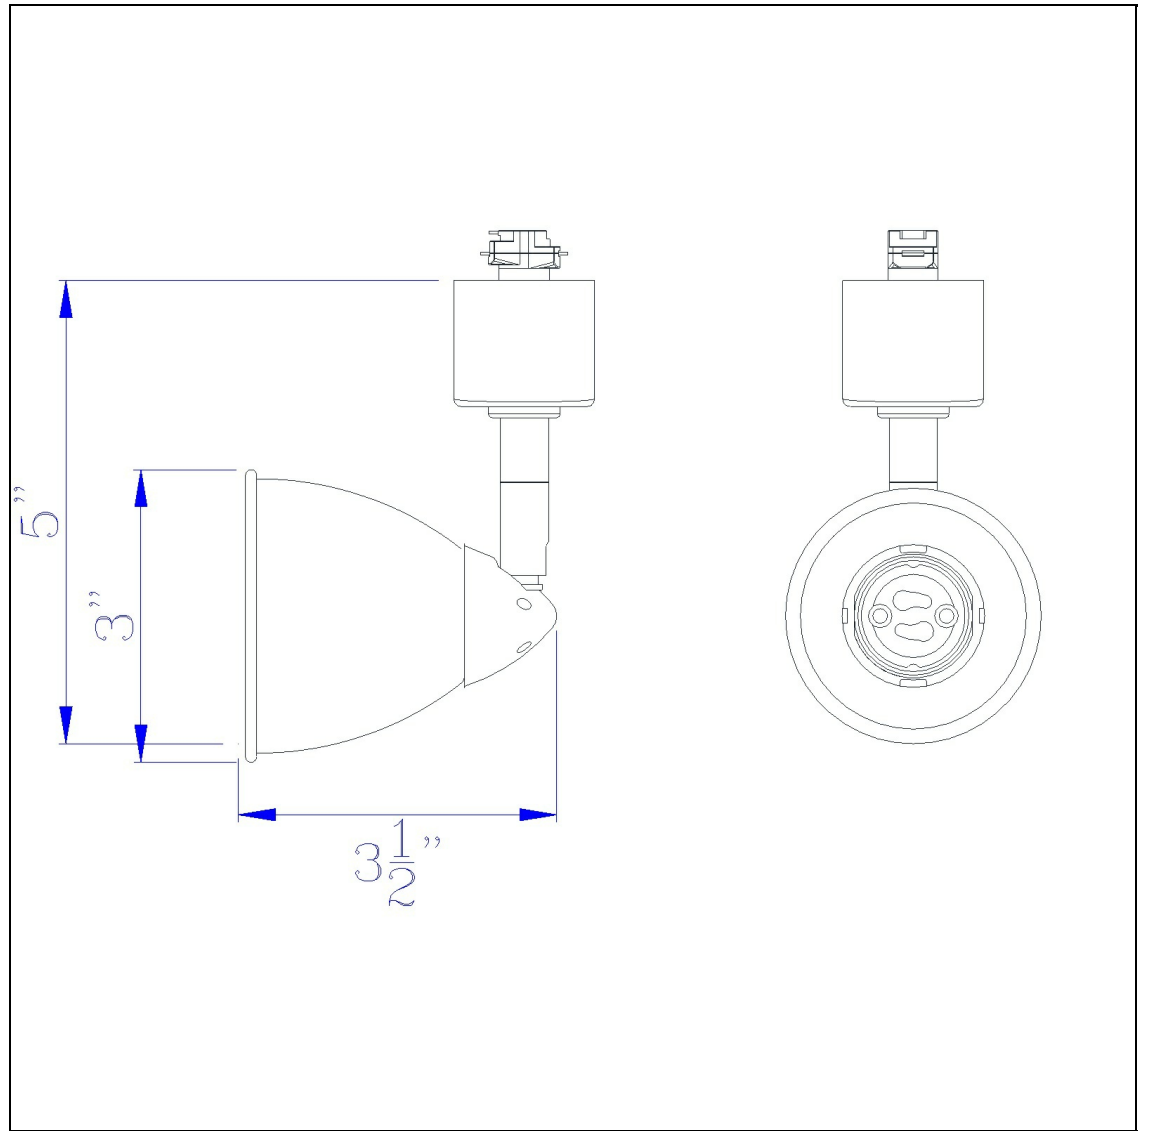

Product No. **HT-954-DB-CDB**

Description

120V, 50W, GU-10, Track Head
Durable Metal Construction
Ships in One Carton
Compatible with HT Three Wire, Once Circuit Track
Shade is Removable and Interchangeable
Includes Matching Metal Shade
Includes Matching Metal Shade
4.87" Tall Serpentine Track head with Shade

Technical Specifications

UPC	020193067284	Carton 1 Dimensions	0.00 x 12.00 x 12.00
Wattage	50W	Carton 2 Dimensions	0.00 x 0.00 x 12.00
CRI	N/A	Package Dimensions	L: 12.00 W: 12.00
Lumen	N/A		
Switch Type	Track		
Bulb Base	GU-10		
Number of Lights	1		
Color	Dark Bronze		
Base Color	Dark Bronze		