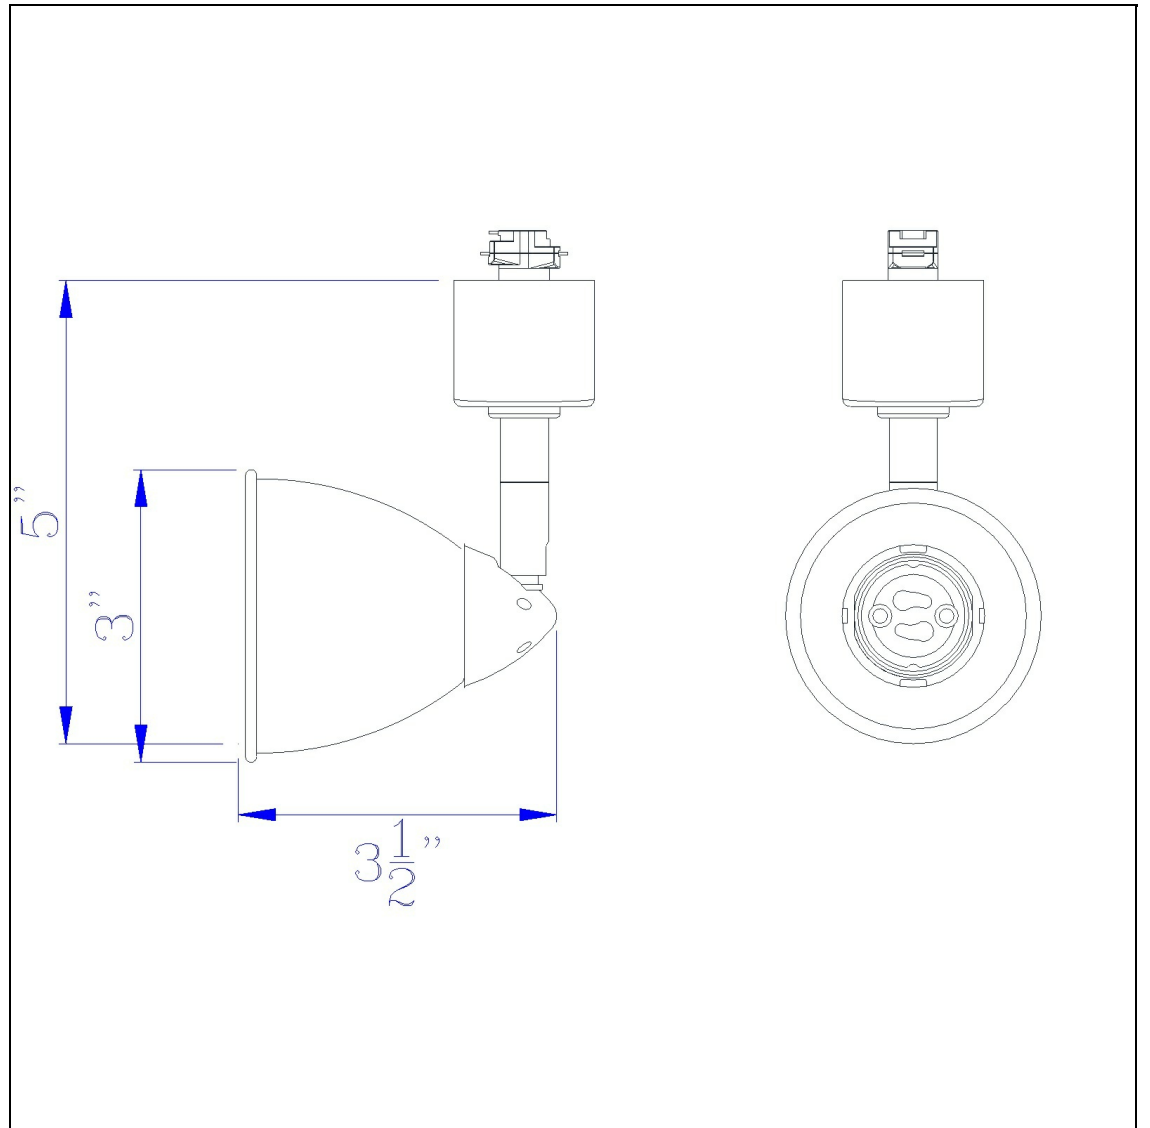

Product No. **HT-954-DB-CRU**

Description

120V, 50W, GU-10, Track Head  
Durable Metal Construction  
Ships in One Carton  
Compatible with HT Three Wire, Once Circuit Track  
Shade is Removable and Interchangeable  
Includes Matching Metal Shade  
Includes Matching Metal Shade  
4.87" Tall Serpentine Track head with Shade

Technical Specifications

<b>UPC</b>	020193067284	<b>Carton 1 Dimensions</b>	0.00 x 12.00 x 12.00
<b>Wattage</b>	50W	<b>Carton 2 Dimensions</b>	0.00 x 0.00 x 12.00
<b>CRI</b>	N/A	<b>Package Dimensions</b>	L: 12.00 W: 12.00
<b>Lumen</b>	N/A		
<b>Switch Type</b>	Track		
<b>Bulb Base</b>	GU-10		
<b>Number of Lights</b>	1		
<b>Color</b>	Dark Bronze		
<b>Base Color</b>	Dark Bronze		