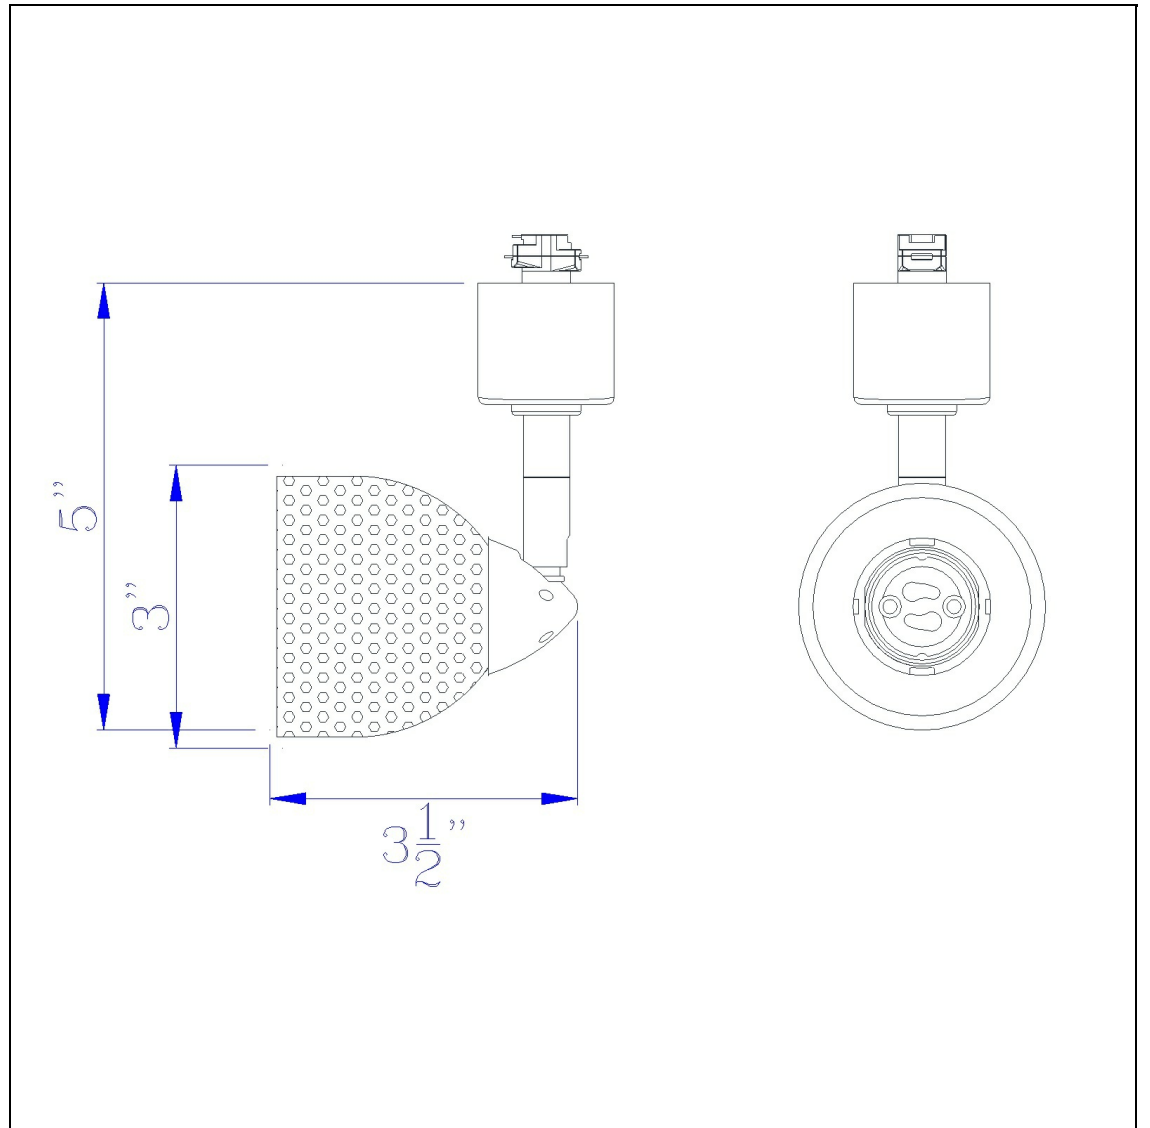

Product No. **HT-954-DB-MBK**

Description

120V, 50W, GU-10, Track Head  
Durable Metal Construction  
Ships in One Carton  
Compatible with HT Three Wire, Once Circuit Track  
Shade is Removable and Interchangeable  
Includes Matching Metal Shade  
Includes Matching Metal Shade  
4.87" Tall Serpentine Track head with Shade

Technical Specifications

<b>UPC</b>	020193067284
<b>Wattage</b>	50W
<b>CRI</b>	N/A
<b>Lumen</b>	N/A
<b>Switch Type</b>	Track
<b>Bulb Base</b>	GU-10
<b>Number of Lights</b>	1
<b>Color</b>	Dark Bronze
<b>Base Color</b>	Dark Bronze

<b>Carton 1 Dimensions</b>	0.00 x 12.00 x 12.00
<b>Carton 2 Dimensions</b>	0.00 x 0.00 x 12.00
<b>Package Dimensions</b>	L: 12.00 W: 12.00