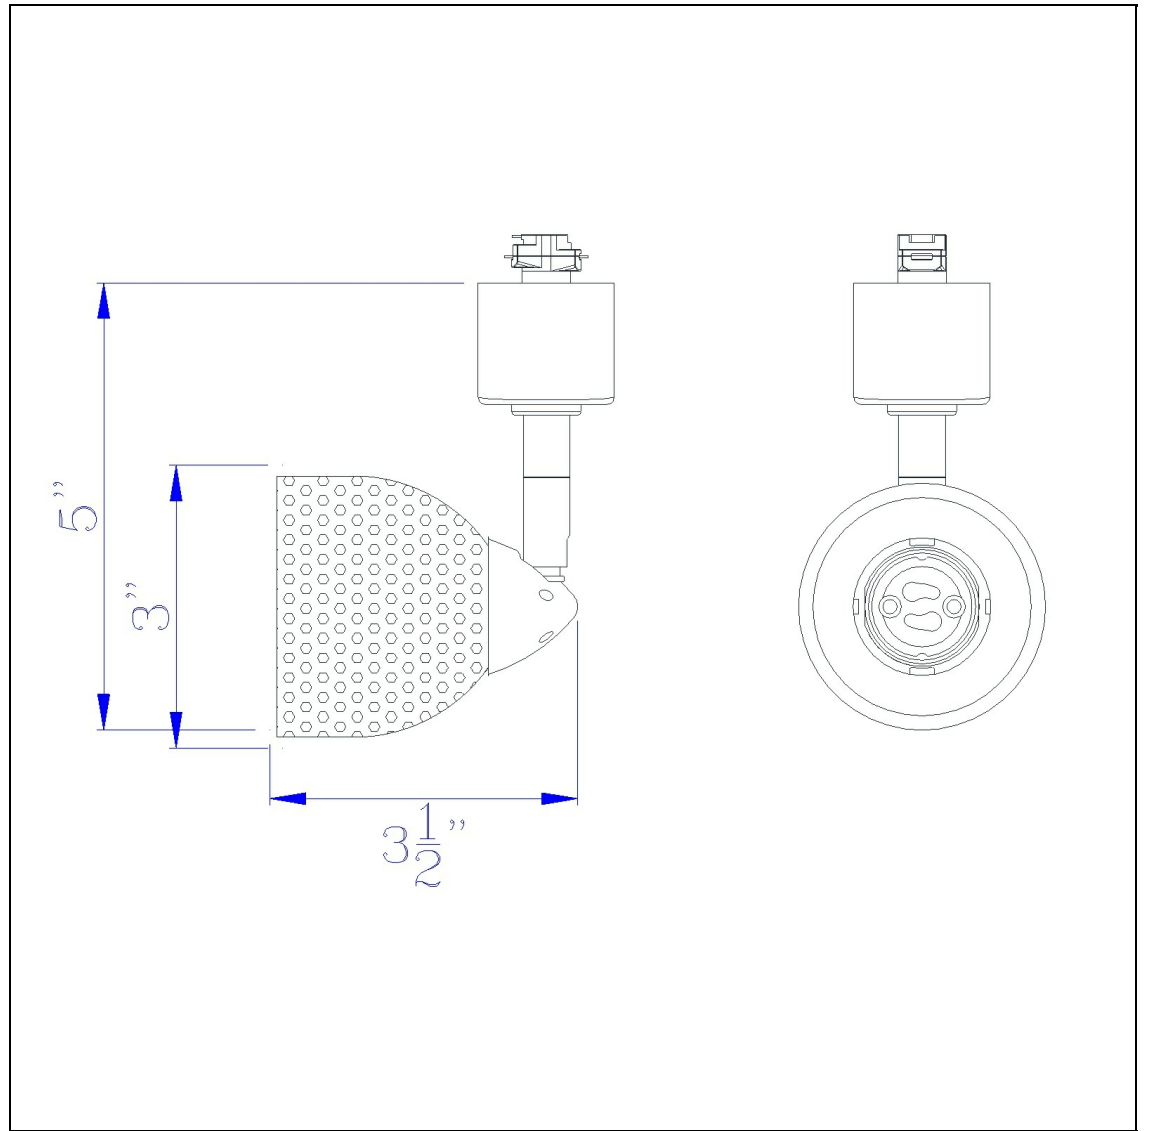

Product No. **HT-954-DB-MBS**

Description

120V, 50W, GU-10, Track Head  
Durable Metal Construction  
Ships in One Carton  
Compatible with HT Three Wire, Once Circuit Track  
Shade is Removable and Interchangeable  
Includes Matching Metal Shade  
Includes Matching Metal Shade  
4.87" Tall Serpentine Track head with Shade

Technical Specifications

<b>UPC</b>	020193067284	<b>Carton 1 Dimensions</b>	0.00 x 12.00 x 12.00
<b>Wattage</b>	50W	<b>Carton 2 Dimensions</b>	0.00 x 0.00 x 12.00
<b>CRI</b>	N/A	<b>Package Dimensions</b>	L: 12.00 W: 12.00
<b>Lumen</b>	N/A		
<b>Switch Type</b>	Track		
<b>Bulb Base</b>	GU-10		
<b>Number of Lights</b>	1		
<b>Color</b>	Dark Bronze		
<b>Base Color</b>	Dark Bronze		