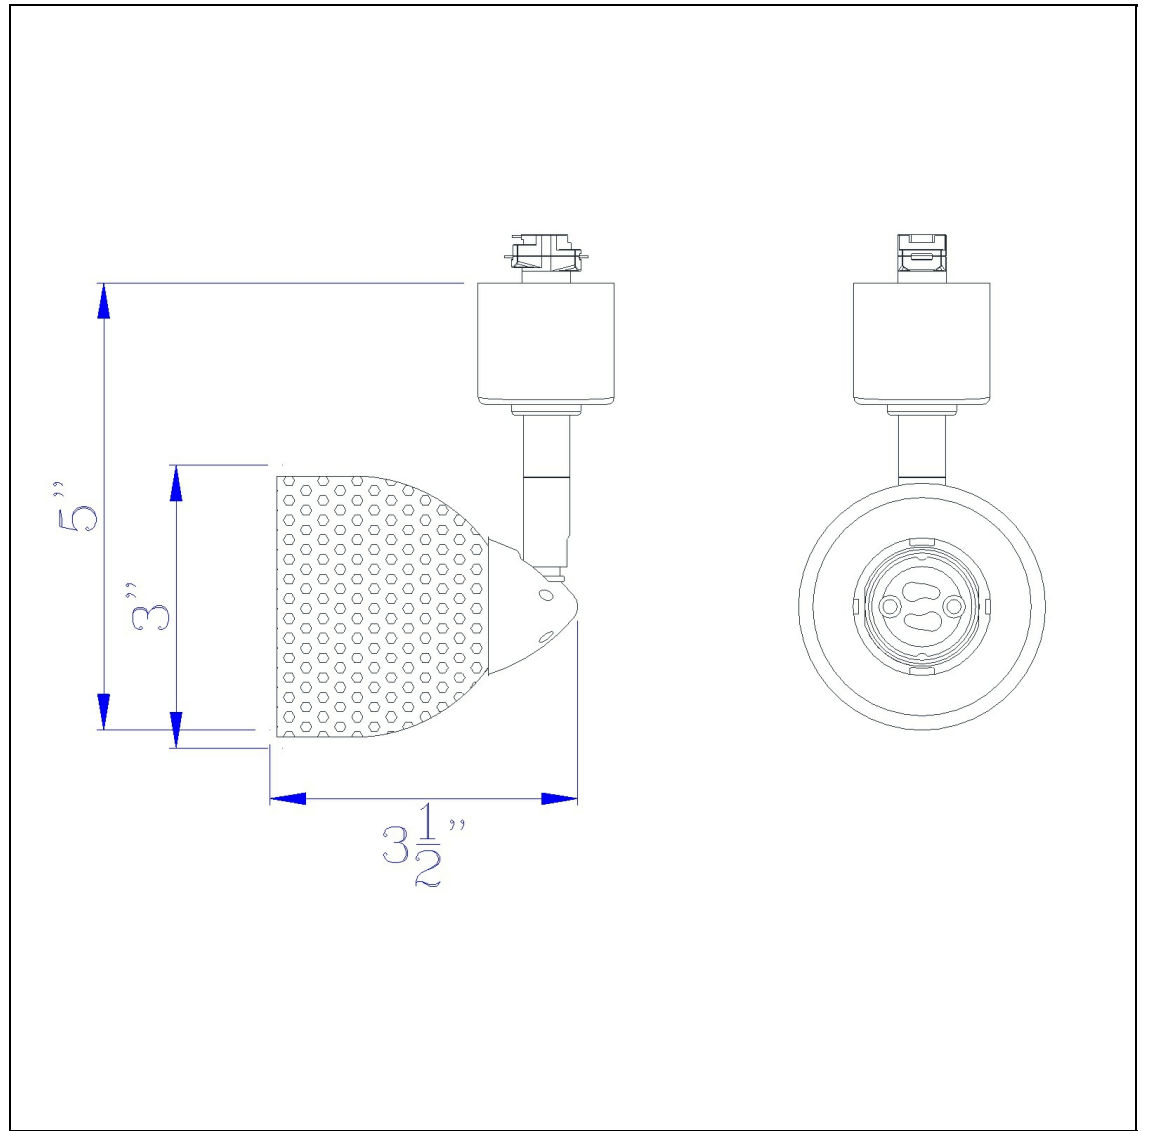

Product No. **HT-954-DB-MDB**

Description

120V, 50W, GU-10, Track Head
Durable Metal Construction
Ships in One Carton
Compatible with HT Three Wire, Once Circuit Track
Shade is Removable and Interchangeable
Includes Matching Metal Shade
Includes Matching Metal Shade
4.87" Tall Serpentine Track head with Shade

Technical Specifications

UPC	020193067284	Carton 1 Dimensions	0.00 x 12.00 x 12.00
Wattage	50W	Carton 2 Dimensions	0.00 x 0.00 x 12.00
CRI	N/A	Package Dimensions	L: 12.00 W: 12.00
Lumen	N/A		
Switch Type	Track		
Bulb Base	GU-10		
Number of Lights	1		
Color	Dark Bronze		
Base Color	Dark Bronze		