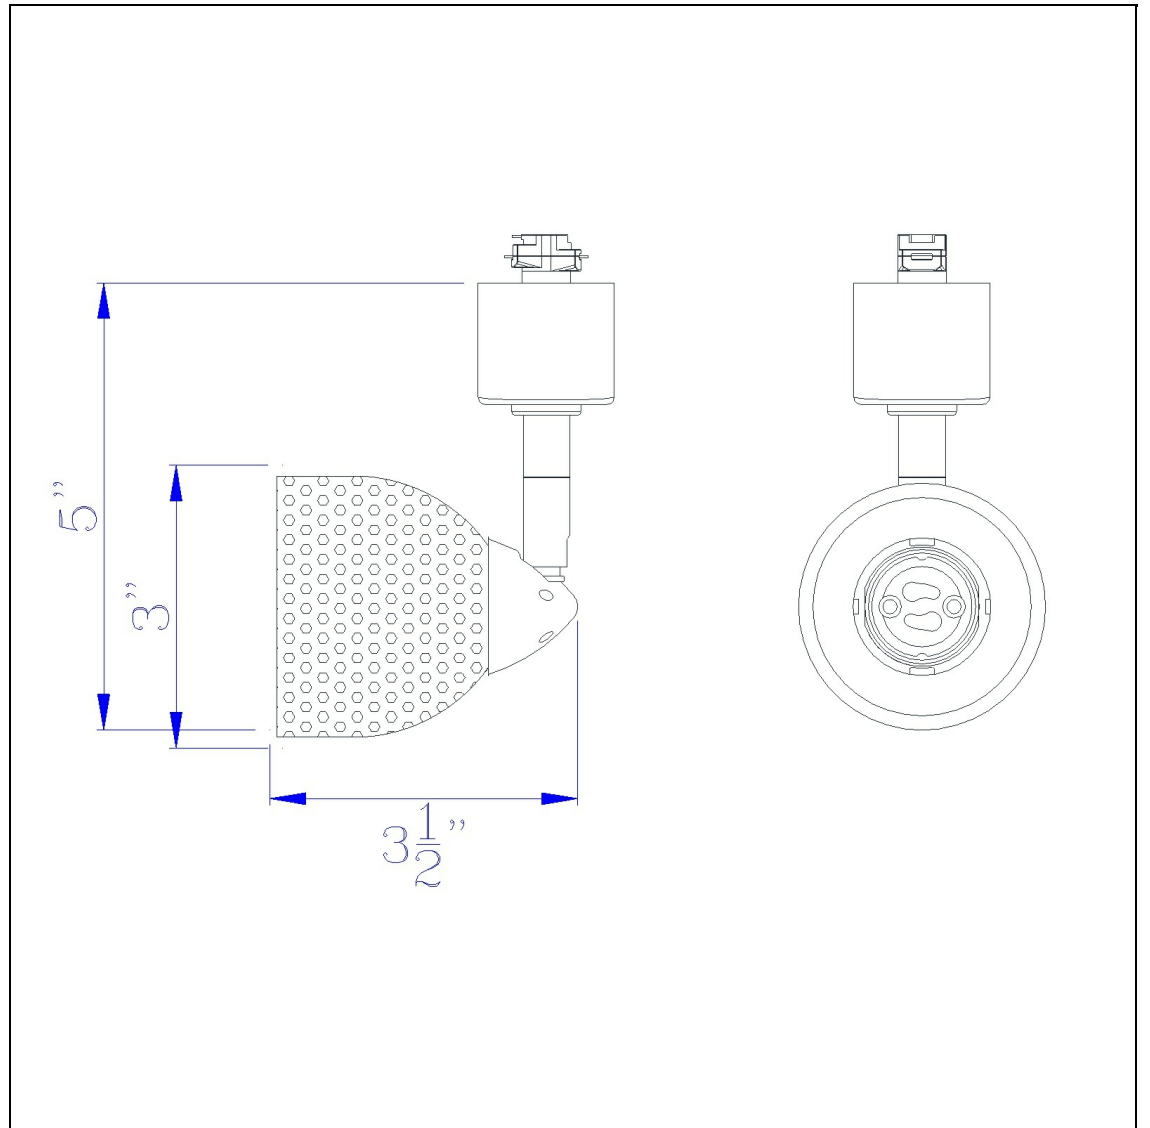

Product No. **HT-954-DB-MRU**

Description

120V, 50W, GU-10, Track Head  
Durable Metal Construction  
Ships in One Carton  
Compatible with HT Three Wire, Once Circuit Track  
Shade is Removable and Interchangeable  
Includes Matching Metal Shade  
Includes Matching Metal Shade  
4.87" Tall Serpentine Track head with Shade

Technical Specifications

<b>UPC</b>	020193067284
<b>Wattage</b>	50W
<b>CRI</b>	N/A
<b>Lumen</b>	N/A
<b>Switch Type</b>	Track
<b>Bulb Base</b>	GU-10
<b>Number of Lights</b>	1
<b>Color</b>	Dark Bronze
<b>Base Color</b>	Dark Bronze

<b>Carton 1 Dimensions</b>	0.00 x 12.00 x 12.00
<b>Carton 2 Dimensions</b>	0.00 x 0.00 x 12.00
<b>Package Dimensions</b>	L: 12.00 W: 12.00