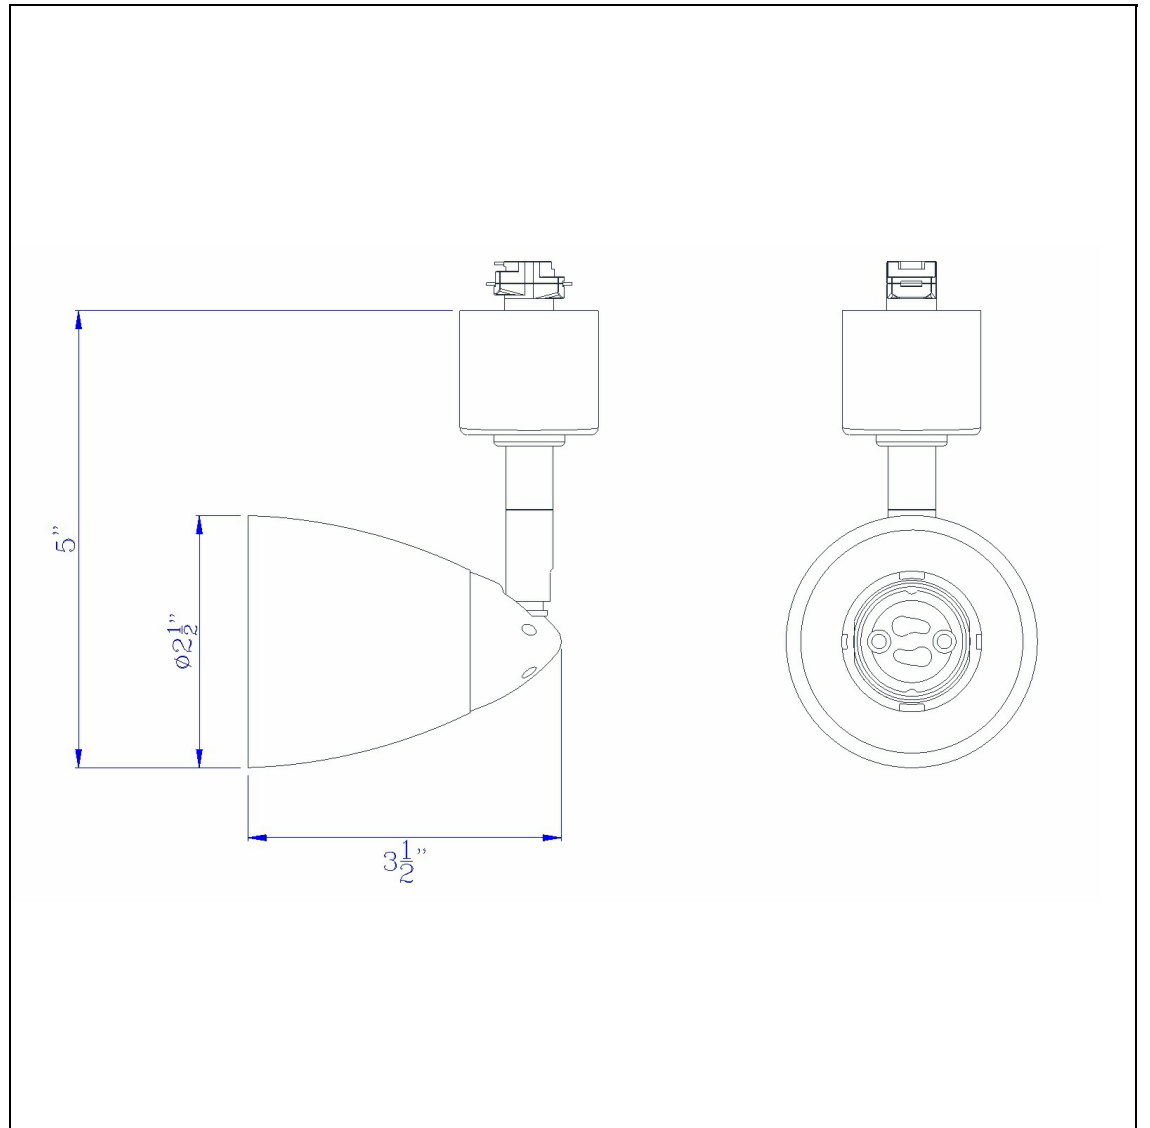

Product No. **HT-954-DB-RDS**

Description

12V MR-16, 50W Track Fixture
Durable Metal Construction
Ships in One Carton
Compatible with HT Three Wire, Once Circuit Track
Shade is Removable and Interchangeable
Hand Blown Glass Shade
Hand Blown Glass Shade
4.87" Tall Serpentine Track head with Shade

Technical Specifications

UPC	020193067284	Carton 1 Dimensions	0.00 x 12.00 x 12.00
Wattage	50W	Carton 2 Dimensions	0.00 x 0.00 x 12.00
CRI	N/A	Package Dimensions	L: 12.00 W: 12.00
Lumen	N/A		
Switch Type	Track		
Bulb Base	GU-10		
Number of Lights	1		
Color	Dark Bronze		
Base Color	Dark Bronze		