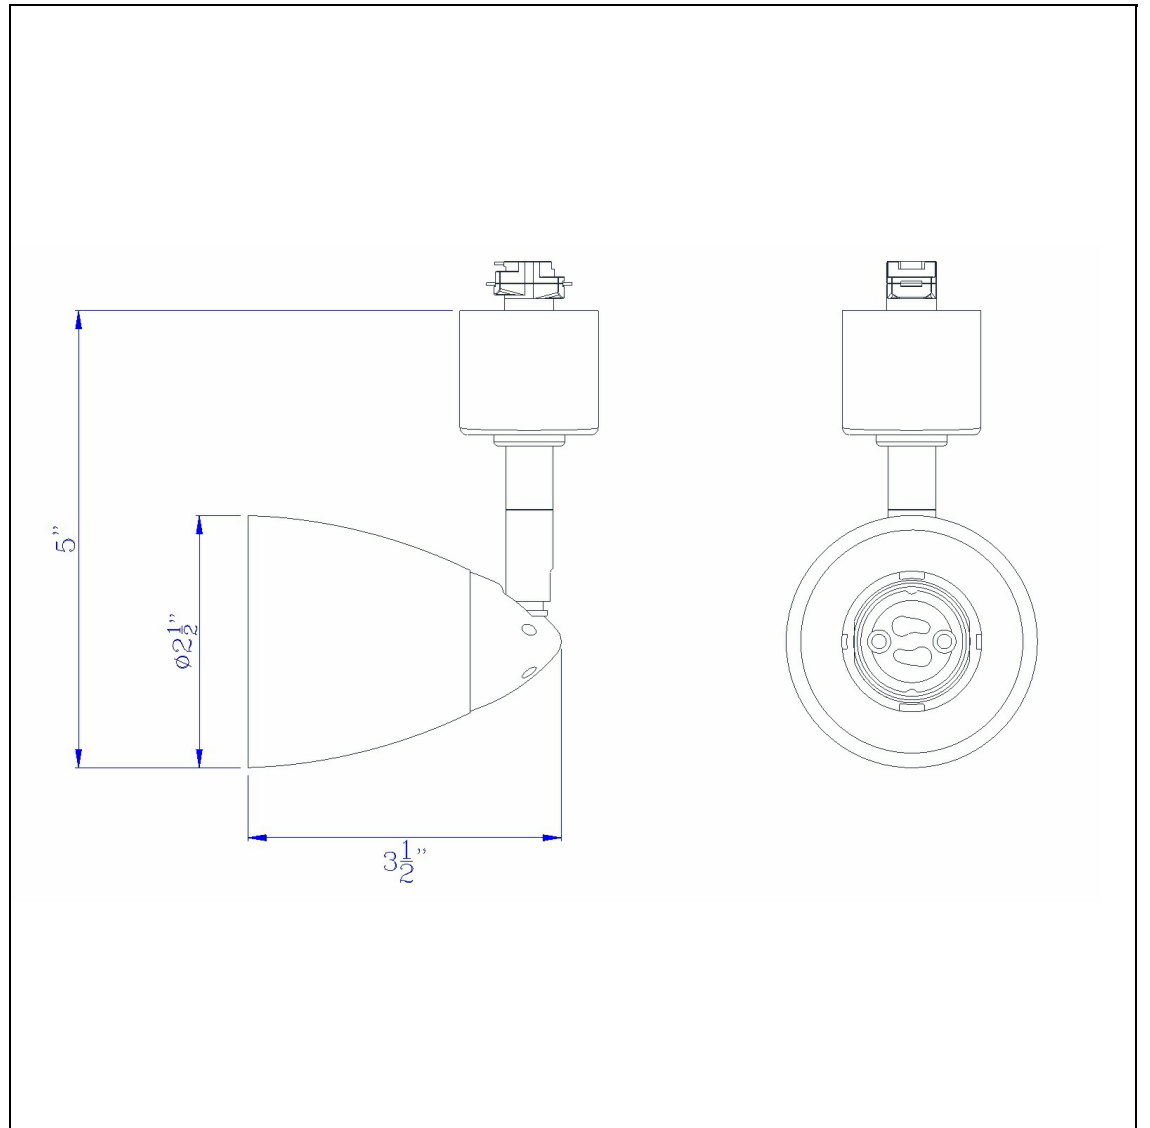

Product No. **HT-954-RU-AMS**

Description

GU10,50W,120V,Track Head  
Durable Metal Construction  
Ships in One Carton  
Compatible with HT Three Wire, Once Circuit Track  
Shade is Removable and Interchangeable  
Hand Blown Glass Shade  
Hand Blown Glass Shade  
4.87" Tall Serpentine Track head with Shade

Technical Specifications

<b>UPC</b>	020193067284	<b>Carton 1 Dimensions</b>	0.00 x 12.00 x 12.00
<b>Wattage</b>	50W	<b>Carton 2 Dimensions</b>	0.00 x 0.00 x 12.00
<b>CRI</b>	N/A	<b>Package Dimensions</b>	L: 12.00 W: 12.00
<b>Lumen</b>	N/A		
<b>Switch Type</b>	Track		
<b>Bulb Base</b>	GU-10		
<b>Number of Lights</b>	1		
<b>Color</b>	Rust		
<b>Base Color</b>	Rust		