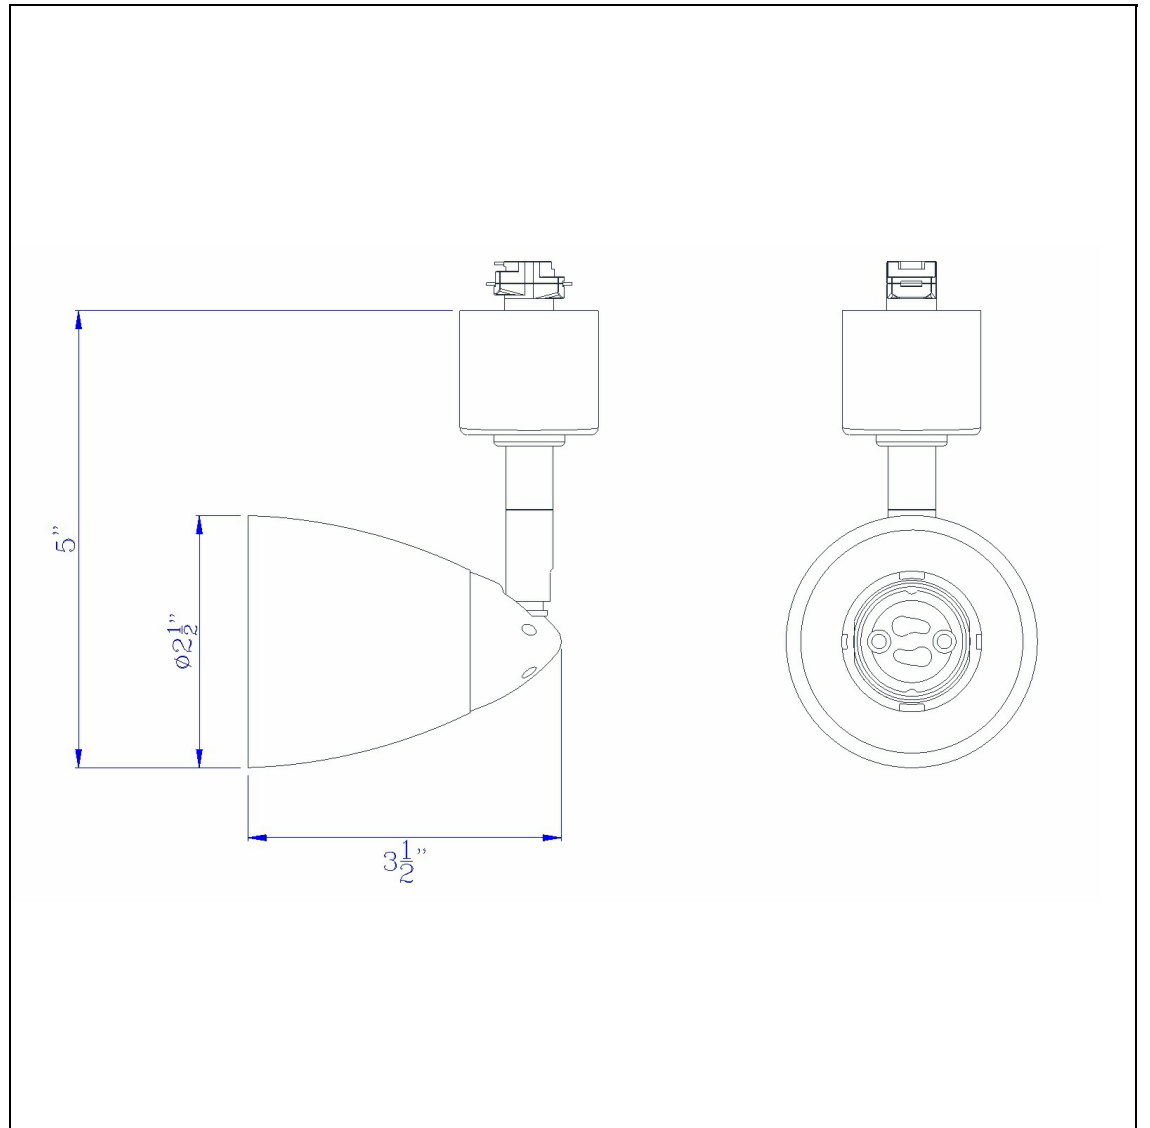

Product No. **HT-954-RU-BL**

Description

GU-10, 50W, 120V, Track Head
Durable Metal Construction
Ships in One Carton
Compatible with HT Three Wire, Once Circuit Track
Shade is Removable and Interchangeable
Hand Blown Glass Shade
Hand Blown Glass Shade
4.87" Tall Serpentine Track head with Shade

Technical Specifications

UPC	020193067284	Carton 1 Dimensions	0.00 x 12.00 x 12.00
Wattage	50W	Carton 2 Dimensions	0.00 x 0.00 x 12.00
CRI	N/A	Package Dimensions	L: 12.00 W: 12.00
Lumen	N/A		
Switch Type	Track		
Bulb Base	GU-10		
Number of Lights	1		
Color	Rust		
Base Color	Rust		