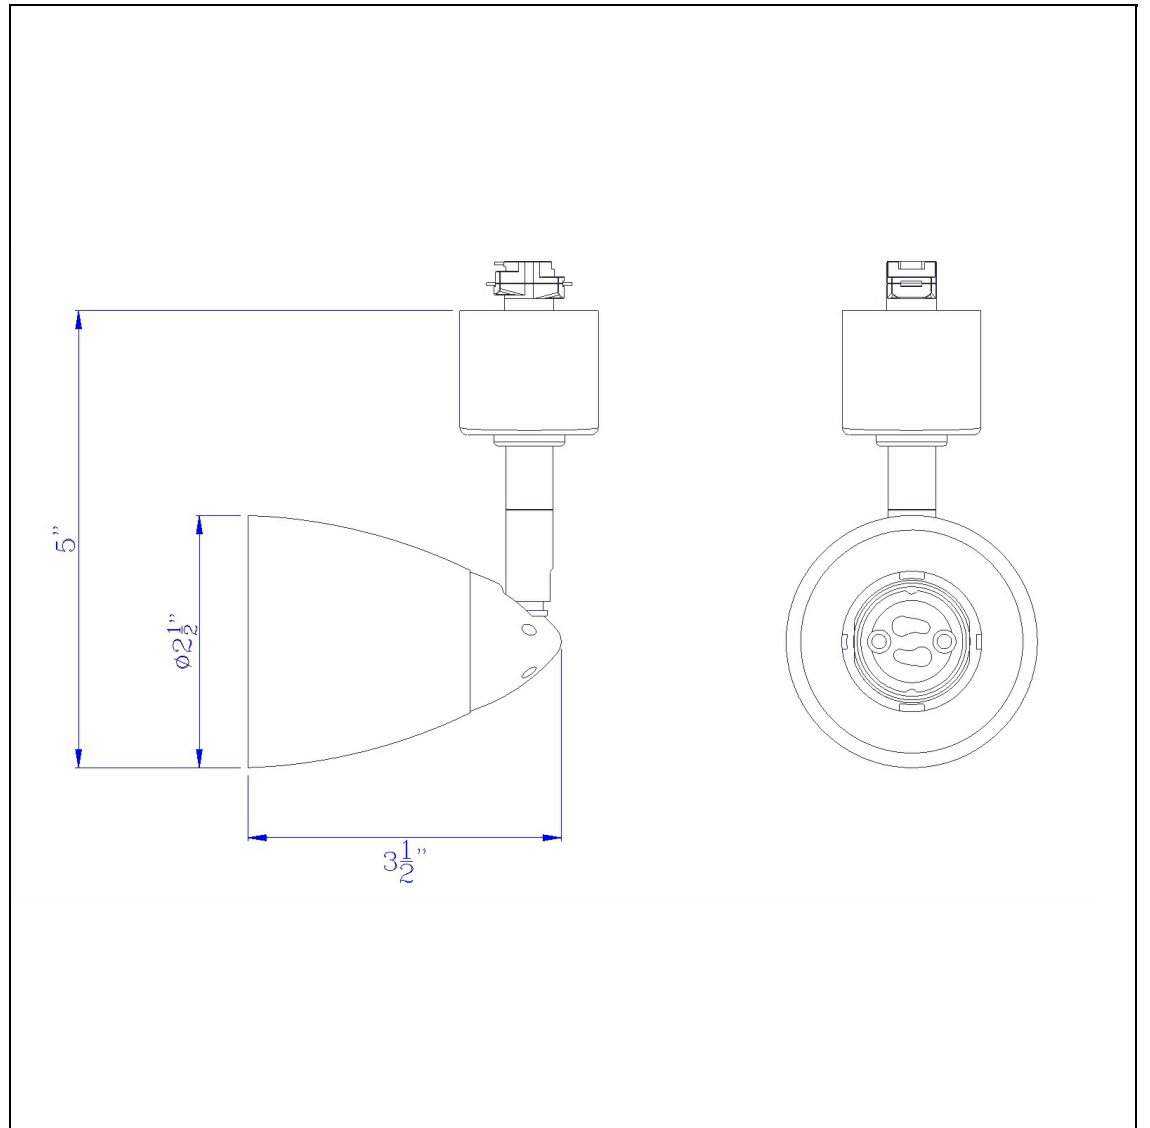

Product No. **HT-954-RU-BLS**

Description

120V, 50W, GU-10, Head
Durable Metal Construction
Ships in One Carton
Compatible with HT Three Wire, Once Circuit Track
Shade is Removable and Interchangeable
Hand Blown Glass Shade
Hand Blown Glass Shade
4.87" Tall Serpentine Track head with Shade

Technical Specifications

UPC	020193067284	Carton 1 Dimensions	0.00 x 12.00 x 12.00
Wattage	50W	Carton 2 Dimensions	0.00 x 0.00 x 12.00
CRI	N/A	Package Dimensions	L: 12.00 W: 12.00
Lumen	N/A		
Switch Type	Track		
Bulb Base	GU-10		
Number of Lights	1		
Color	Rust		
Base Color	Rust		