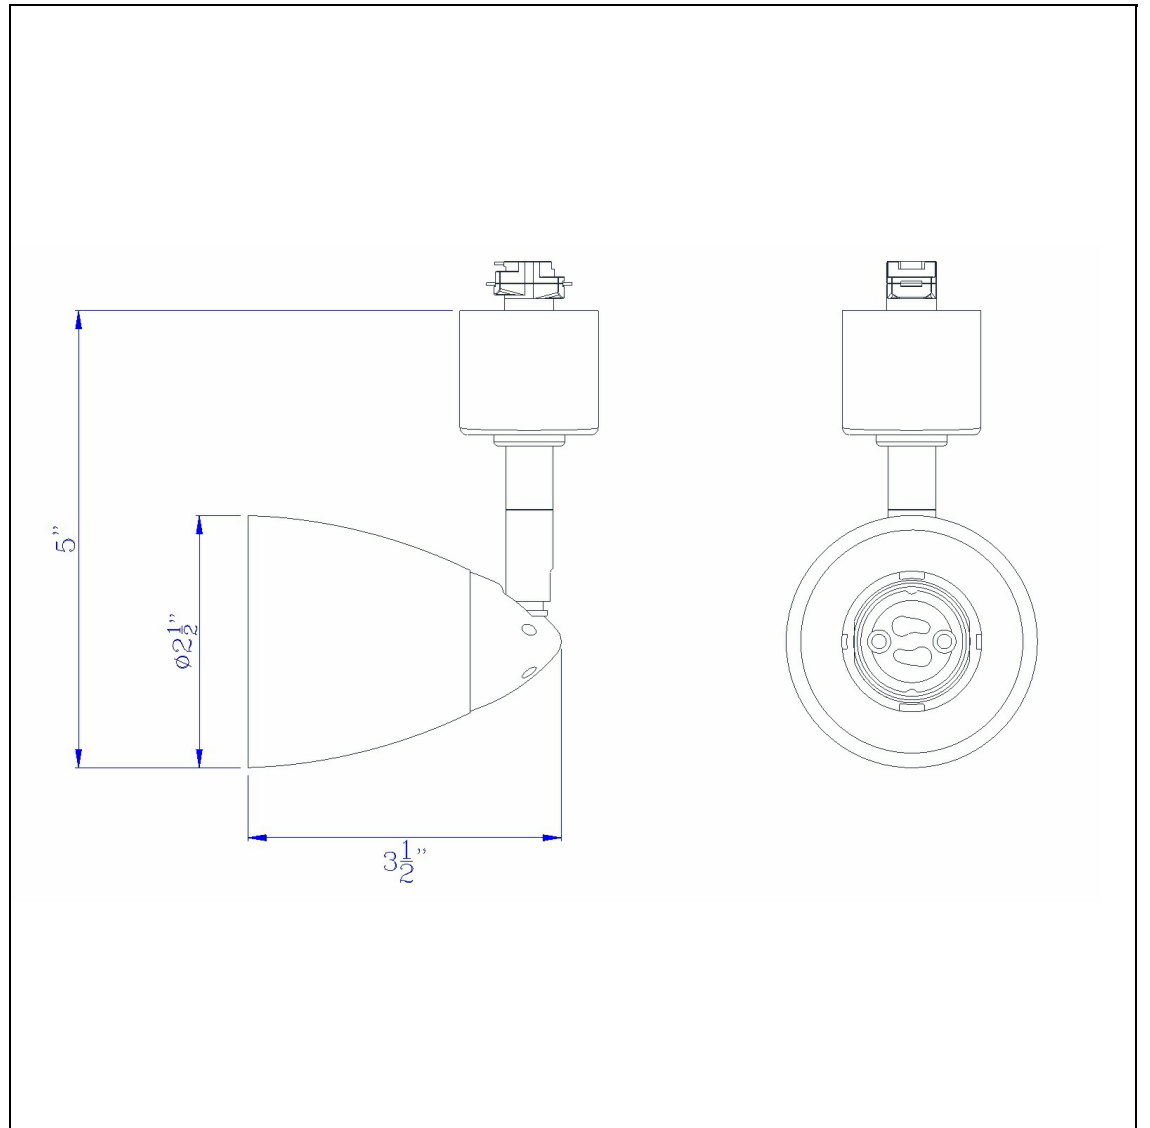

Product No. **HT-954-RU-BRNS**

Description

120V, 50W, GU-10, Track Head
Durable Metal Construction
Ships in One Carton
Compatible with HT Three Wire, Once Circuit Track
Shade is Removable and Interchangeable
Hand Blown Glass Shade
Hand Blown Glass Shade
4.87" Tall Serpentine Track head with Shade

Technical Specifications

UPC	020193067284	Carton 1 Dimensions	0.00 x 12.00 x 12.00
Wattage	50W	Carton 2 Dimensions	0.00 x 0.00 x 12.00
CRI	N/A	Package Dimensions	L: 12.00 W: 12.00
Lumen	N/A		
Switch Type	Track		
Bulb Base	GU-10		
Number of Lights	1		
Color	Rust		
Base Color	Rust		