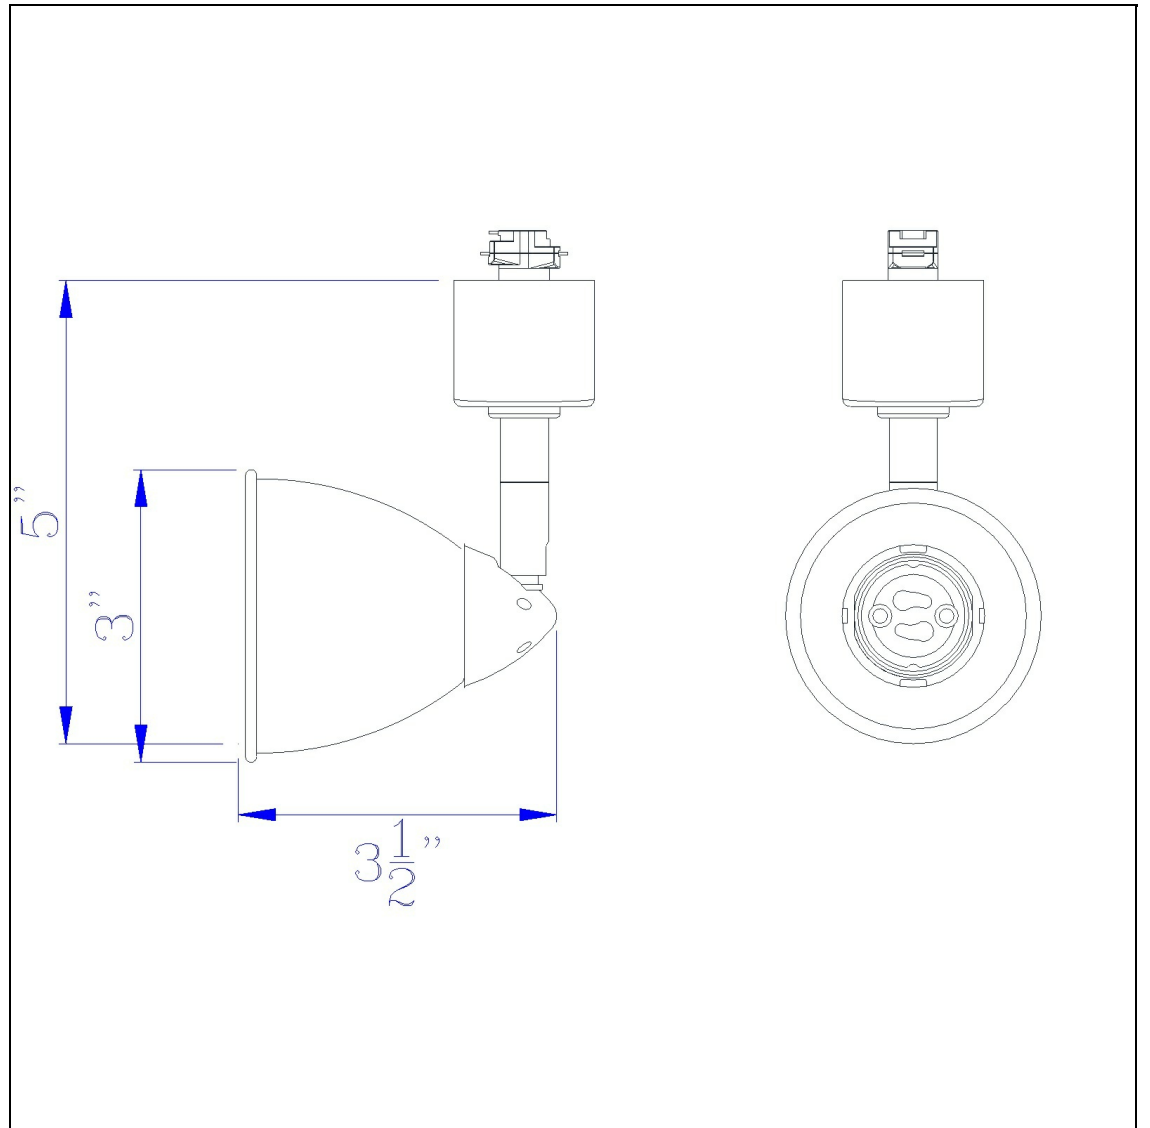

Product No. **HT-954-RU-CBK**

Description

120V, 50W, GU-10, Track Head
Durable Metal Construction
Ships in One Carton
Compatible with HT Three Wire, Once Circuit Track
Shade is Removable and Interchangeable
Includes Matching Metal Shade
Includes Matching Metal Shade
4.87" Tall Serpentine Track head with Shade

Technical Specifications

UPC	020193067284	Carton 1 Dimensions	0.00 x 12.00 x 12.00
Wattage	50W	Carton 2 Dimensions	0.00 x 0.00 x 12.00
CRI	N/A	Package Dimensions	L: 12.00 W: 12.00
Lumen	N/A		
Switch Type	Track		
Bulb Base	GU-10		
Number of Lights	1		
Color	Rust		
Base Color	Rust		