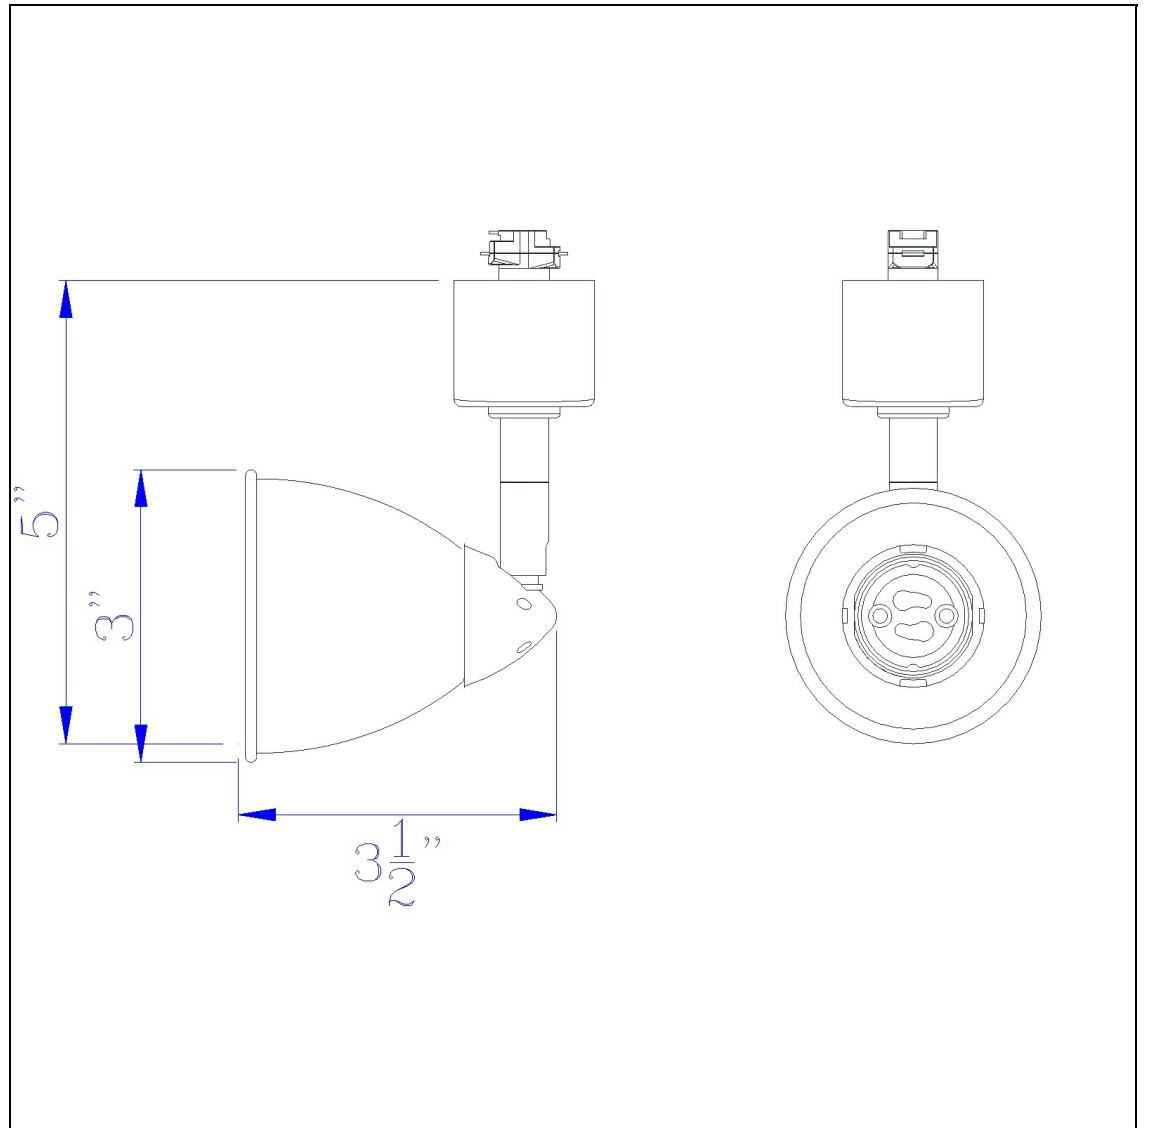

Product No. **HT-954-RU-CBS**

Description

120V, 50W, GU-10, Track Head
Durable Metal Construction
Ships in One Carton
Compatible with HT Three Wire, Once Circuit Track
Shade is Removable and Interchangeable
Includes Matching Metal Shade
Includes Matching Metal Shade
4.87" Tall Serpentine Track head with Shade

Technical Specifications

UPC	020193067284	Carton 1 Dimensions	0.00 x 12.00 x 12.00
Wattage	50W	Carton 2 Dimensions	0.00 x 0.00 x 12.00
CRI	N/A	Package Dimensions	L: 12.00 W: 12.00
Lumen	N/A		
Switch Type	Track		
Bulb Base	GU-10		
Number of Lights	1		
Color	Rust		
Base Color	Rust		