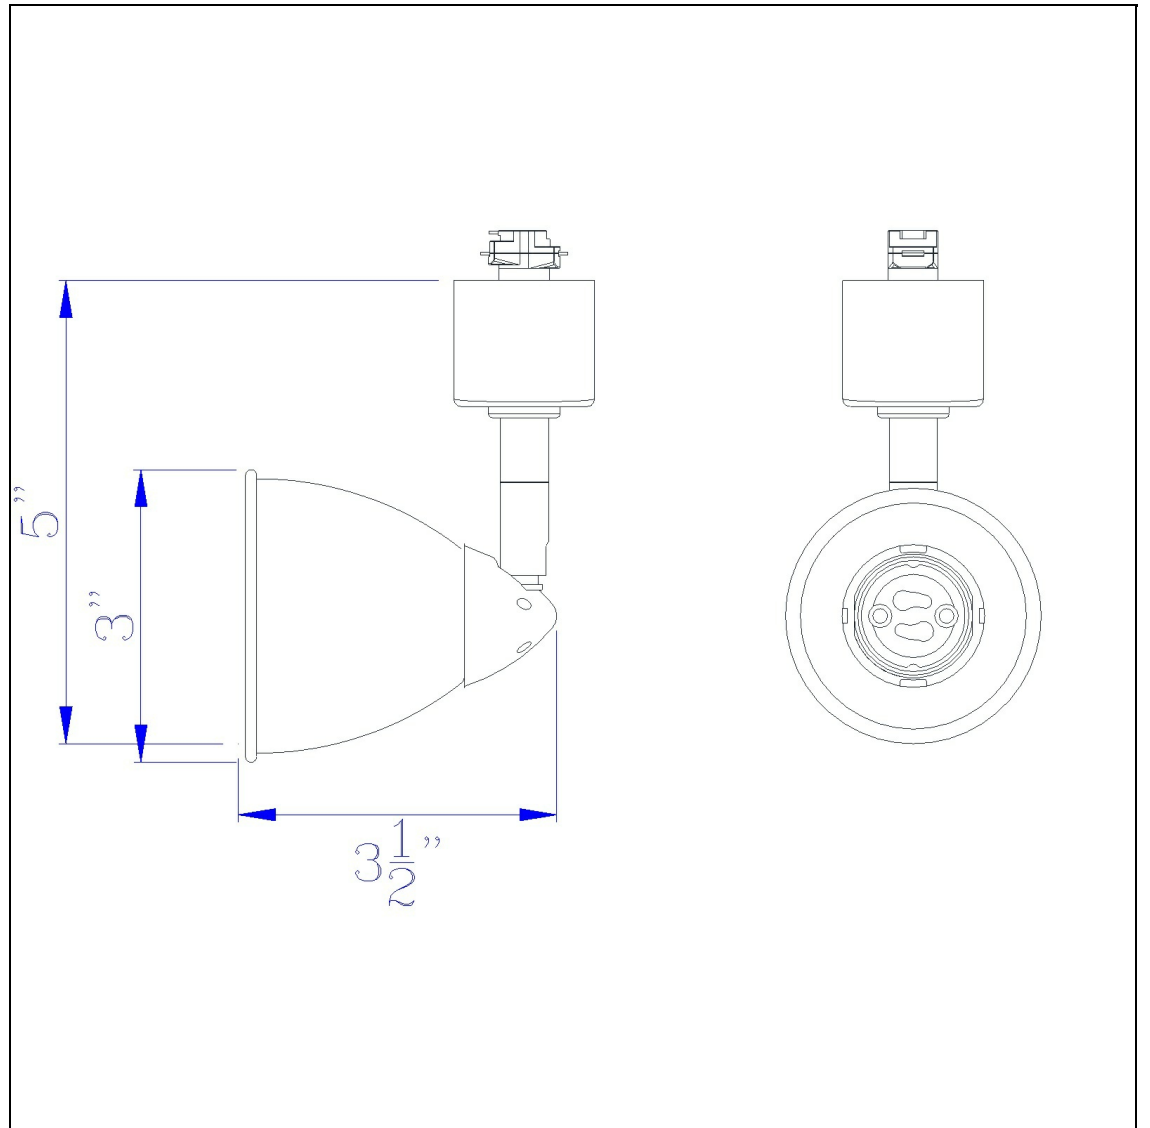

Product No. **HT-954-RU-CDB**

Description

120V, 50W, GU-10, Track Head
Durable Metal Construction
Ships in One Carton
Compatible with HT Three Wire, Once Circuit Track
Shade is Removable and Interchangeable
Includes Matching Metal Shade
Includes Matching Metal Shade
4.87" Tall Serpentine Track head with Shade

Technical Specifications

UPC	020193067284	Carton 1 Dimensions	0.00 x 12.00 x 12.00
Wattage	50W	Carton 2 Dimensions	0.00 x 0.00 x 12.00
CRI	N/A	Package Dimensions	L: 12.00 W: 12.00
Lumen	N/A		
Switch Type	Track		
Bulb Base	GU-10		
Number of Lights	1		
Color	Rust		
Base Color	Rust		