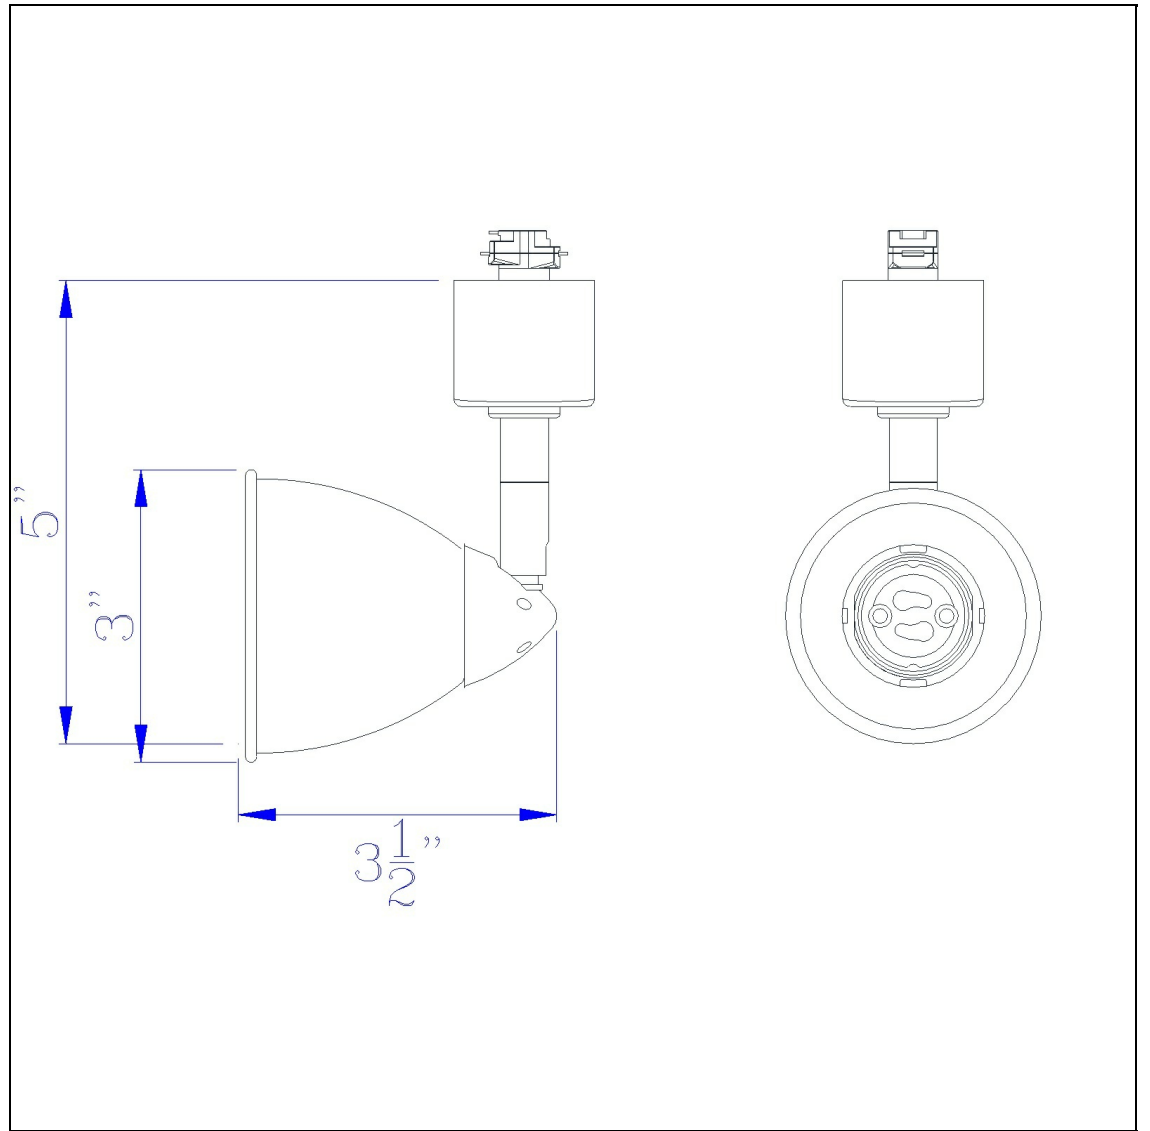

Product No. **HT-954-RU-CRU**

Description

120V, 50W, GU-10, Track Head
Durable Metal Construction
Ships in One Carton
Compatible with HT Three Wire, Once Circuit Track
Shade is Removable and Interchangeable
Includes Matching Metal Shade
Includes Matching Metal Shade
4.87" Tall Serpentine Track head with Shade

Technical Specifications

UPC	020193067284	Carton 1 Dimensions	0.00 x 12.00 x 12.00
Wattage	50W	Carton 2 Dimensions	0.00 x 0.00 x 12.00
CRI	N/A	Package Dimensions	L: 12.00 W: 12.00
Lumen	N/A		
Switch Type	Track		
Bulb Base	GU-10		
Number of Lights	1		
Color	Rust		
Base Color	Rust		