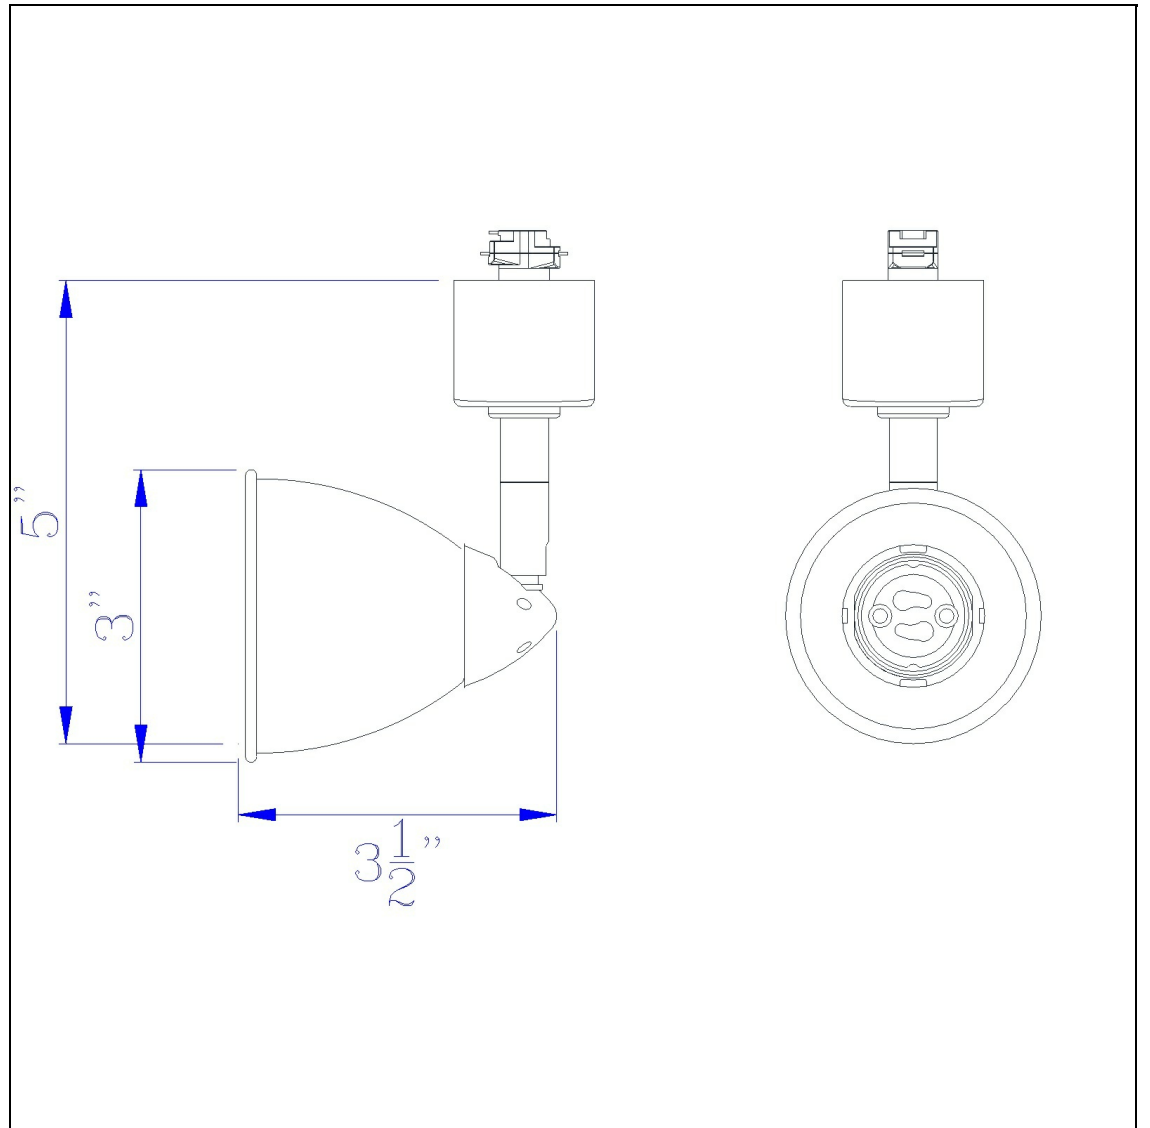

Product No. **HT-954-RU-CWH**

Description

120V, 50W, GU-10, Track Head  
Durable Metal Construction  
Ships in One Carton  
Compatible with HT Three Wire, Once Circuit Track  
Shade is Removable and Interchangeable  
Includes Matching Metal Shade  
Includes Matching Metal Shade  
4.87" Tall Serpentine Track head with Shade

Technical Specifications

|                         |              |                            |                      |
|-------------------------|--------------|----------------------------|----------------------|
| <b>UPC</b>              | 020193067284 | <b>Carton 1 Dimensions</b> | 0.00 x 12.00 x 12.00 |
| <b>Wattage</b>          | 50W          | <b>Carton 2 Dimensions</b> | 0.00 x 0.00 x 12.00  |
| <b>CRI</b>              | N/A          | <b>Package Dimensions</b>  | L: 12.00 W: 12.00    |
| <b>Lumen</b>            | N/A          |                            |                      |
| <b>Switch Type</b>      | Track        |                            |                      |
| <b>Bulb Base</b>        | GU-10        |                            |                      |
| <b>Number of Lights</b> | 1            |                            |                      |
| <b>Color</b>            | Rust         |                            |                      |
| <b>Base Color</b>       | Rust         |                            |                      |