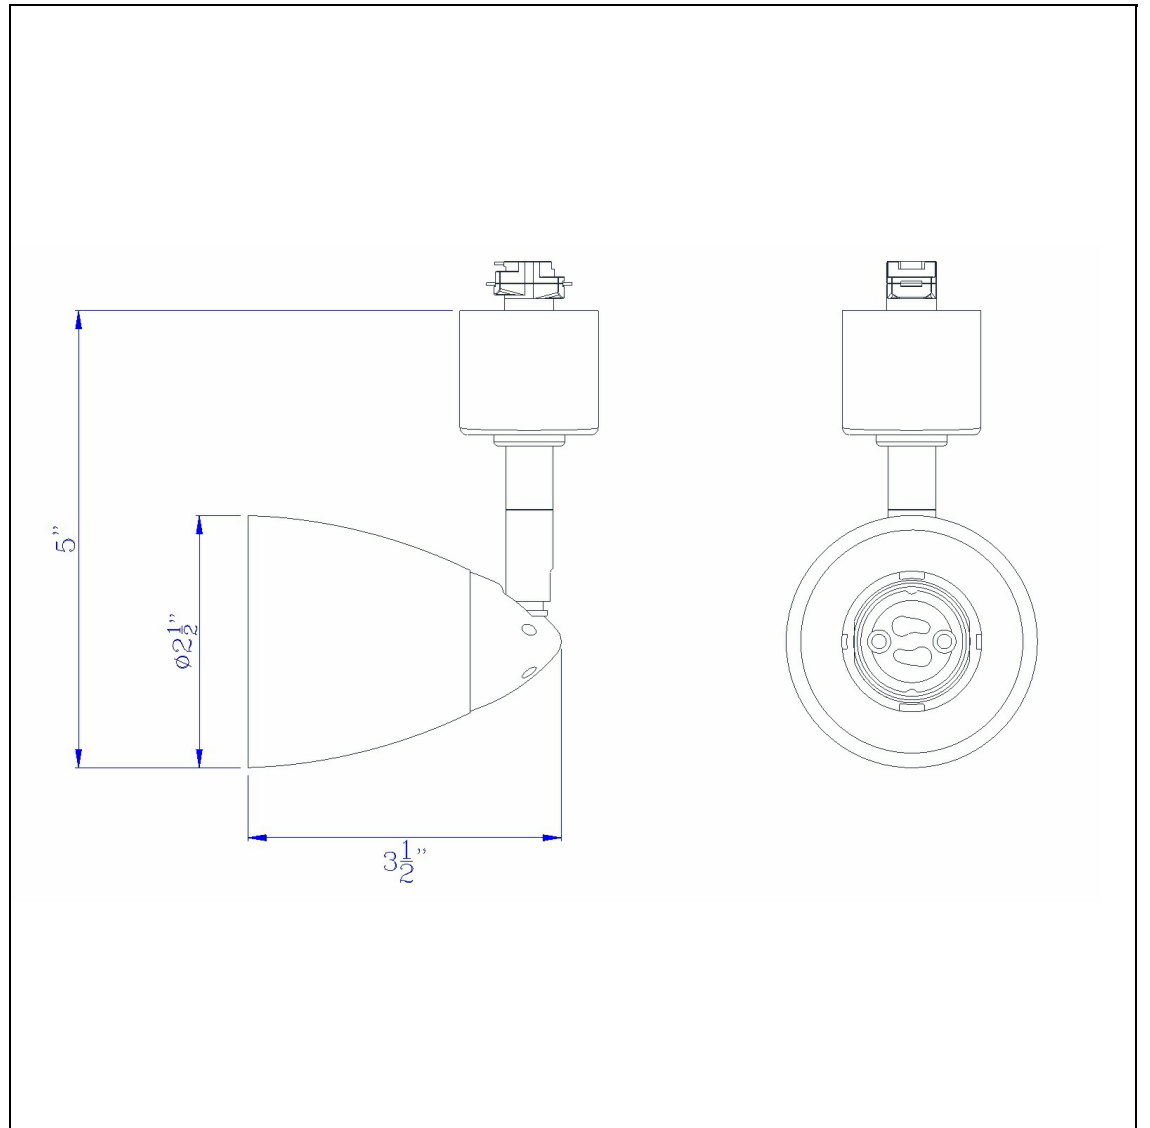

Product No. **HT-954-RU-GNF**

Description

GU10,120V,50W, Track Head
Durable Metal Construction
Ships in One Carton
Compatible with HT Three Wire, Once Circuit Track
Shade is Removable and Interchangeable
Hand Blown Glass Shade
Hand Blown Glass Shade
4.87" Tall Serpentine Track head with Shade

Technical Specifications

UPC	020193067284	Carton 1 Dimensions	0.00 x 12.00 x 12.00
Wattage	50W	Carton 2 Dimensions	0.00 x 0.00 x 12.00
CRI	N/A	Package Dimensions	L: 12.00 W: 12.00
Lumen	N/A		
Switch Type	Track		
Bulb Base	GU-10		
Number of Lights	1		
Color	Rust		
Base Color	Rust		