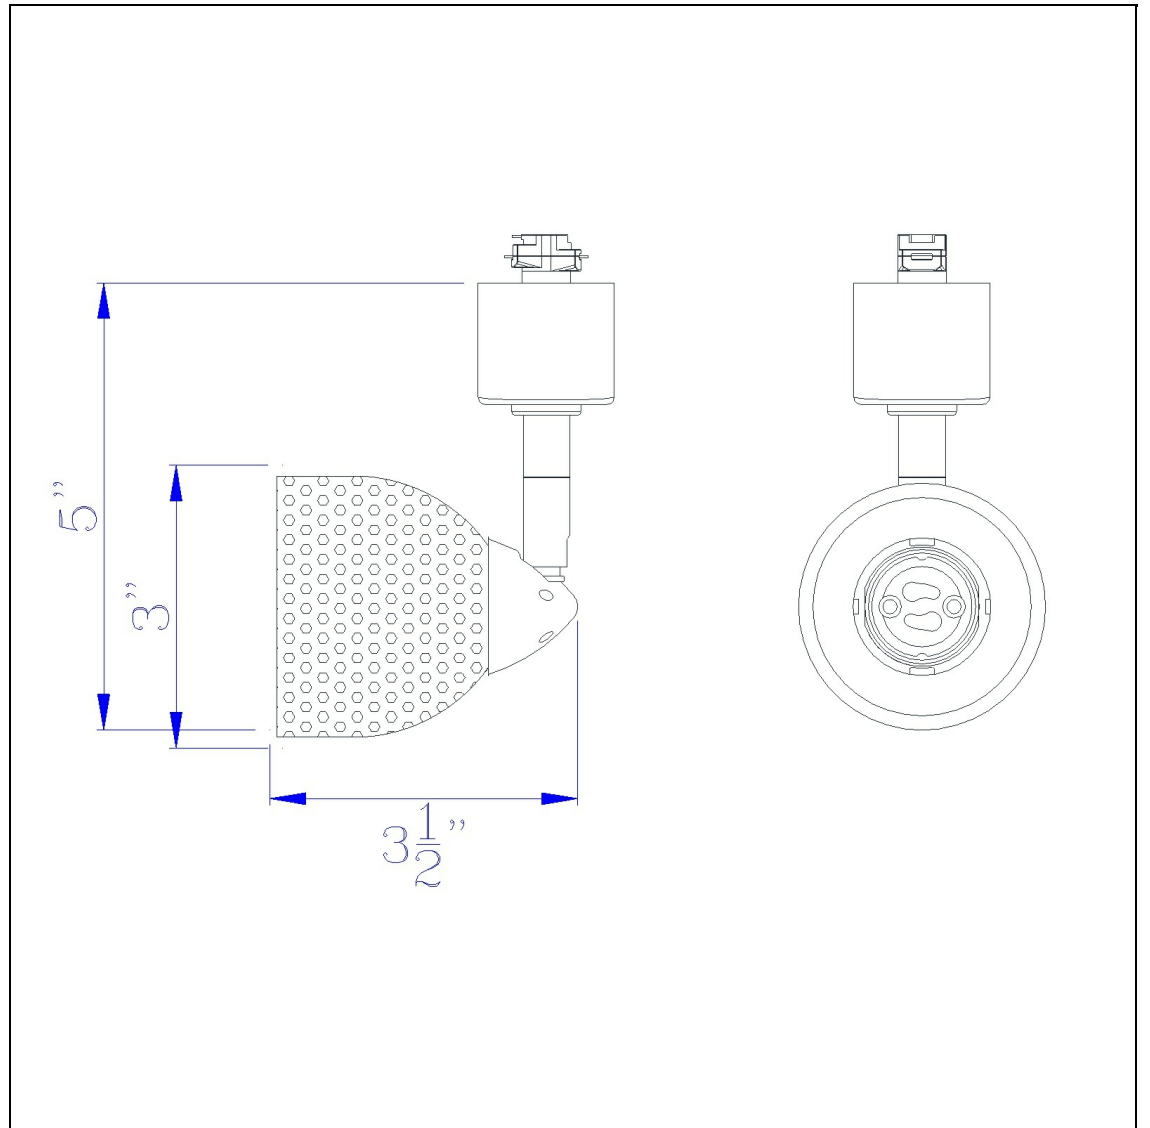

Product No. **HT-954-RU-MBK**

Description

120V, 50W, GU-10, Track Head  
Durable Metal Construction  
Ships in One Carton  
Compatible with HT Three Wire, Once Circuit Track  
Shade is Removable and Interchangeable  
Includes Matching Metal Shade  
Includes Matching Metal Shade  
4.87" Tall Serpentine Track head with Shade

Technical Specifications

<b>UPC</b>	020193067284	<b>Carton 1 Dimensions</b>	0.00 x 12.00 x 12.00
<b>Wattage</b>	50W	<b>Carton 2 Dimensions</b>	0.00 x 0.00 x 12.00
<b>CRI</b>	N/A	<b>Package Dimensions</b>	L: 12.00 W: 12.00
<b>Lumen</b>	N/A		
<b>Switch Type</b>	Track		
<b>Bulb Base</b>	GU-10		
<b>Number of Lights</b>	1		
<b>Color</b>	Rust		
<b>Base Color</b>	Rust		