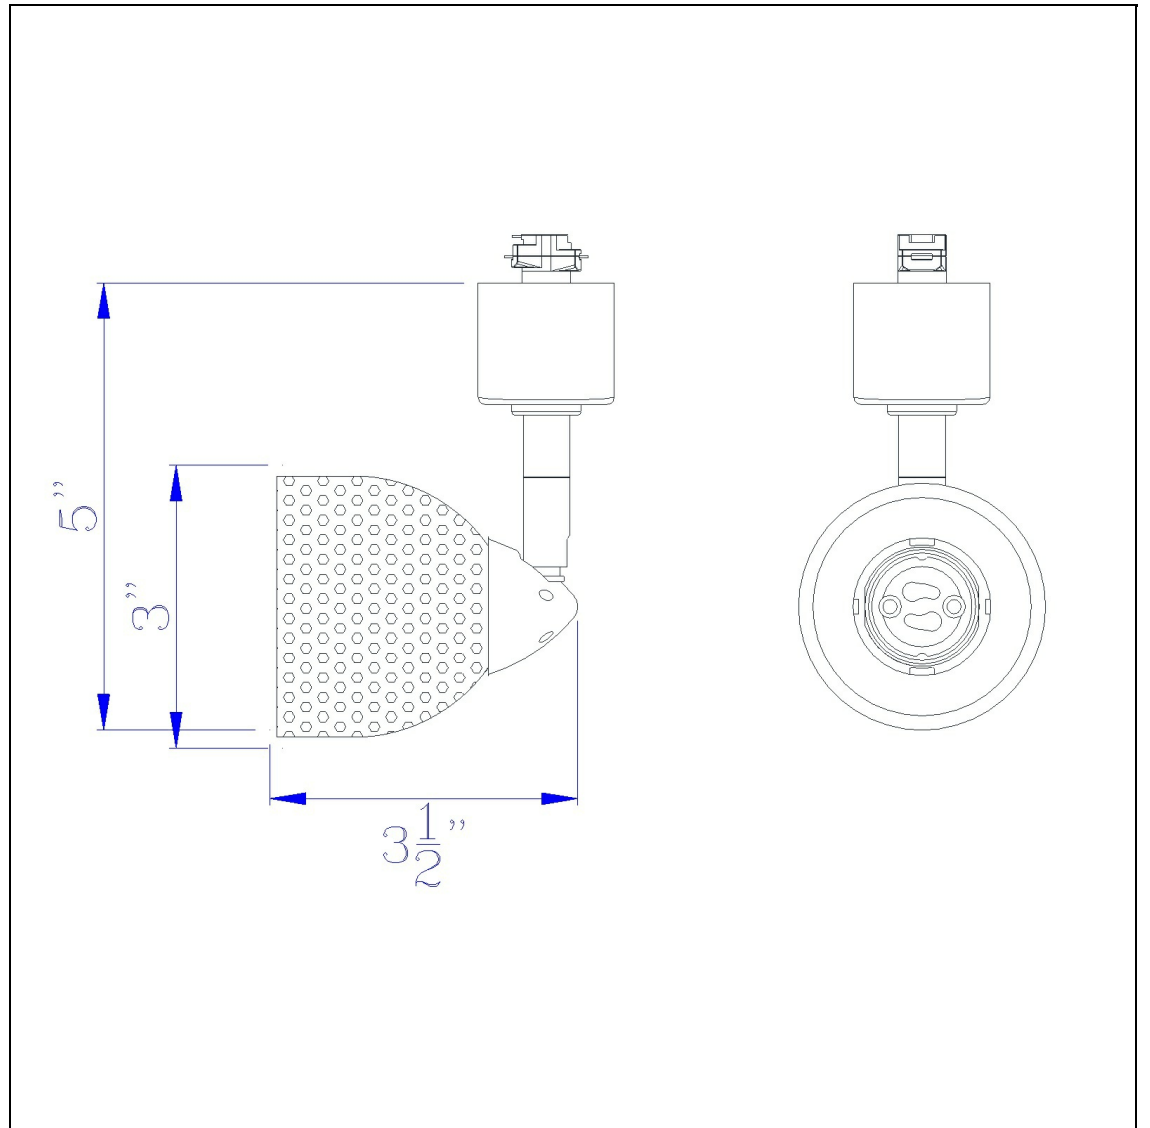

Product No. **HT-954-RU-MBS**

Description

120V, 50W, GU-10, Track Head
Durable Metal Construction
Ships in One Carton
Compatible with HT Three Wire, Once Circuit Track
Shade is Removable and Interchangeable
Includes Matching Metal Shade
Includes Matching Metal Shade
4.87" Tall Serpentine Track head with Shade

Technical Specifications

UPC	020193067284	Carton 1 Dimensions	0.00 x 12.00 x 12.00
Wattage	50W	Carton 2 Dimensions	0.00 x 0.00 x 12.00
CRI	N/A	Package Dimensions	L: 12.00 W: 12.00
Lumen	N/A		
Switch Type	Track		
Bulb Base	GU-10		
Number of Lights	1		
Color	Rust		
Base Color	Rust		