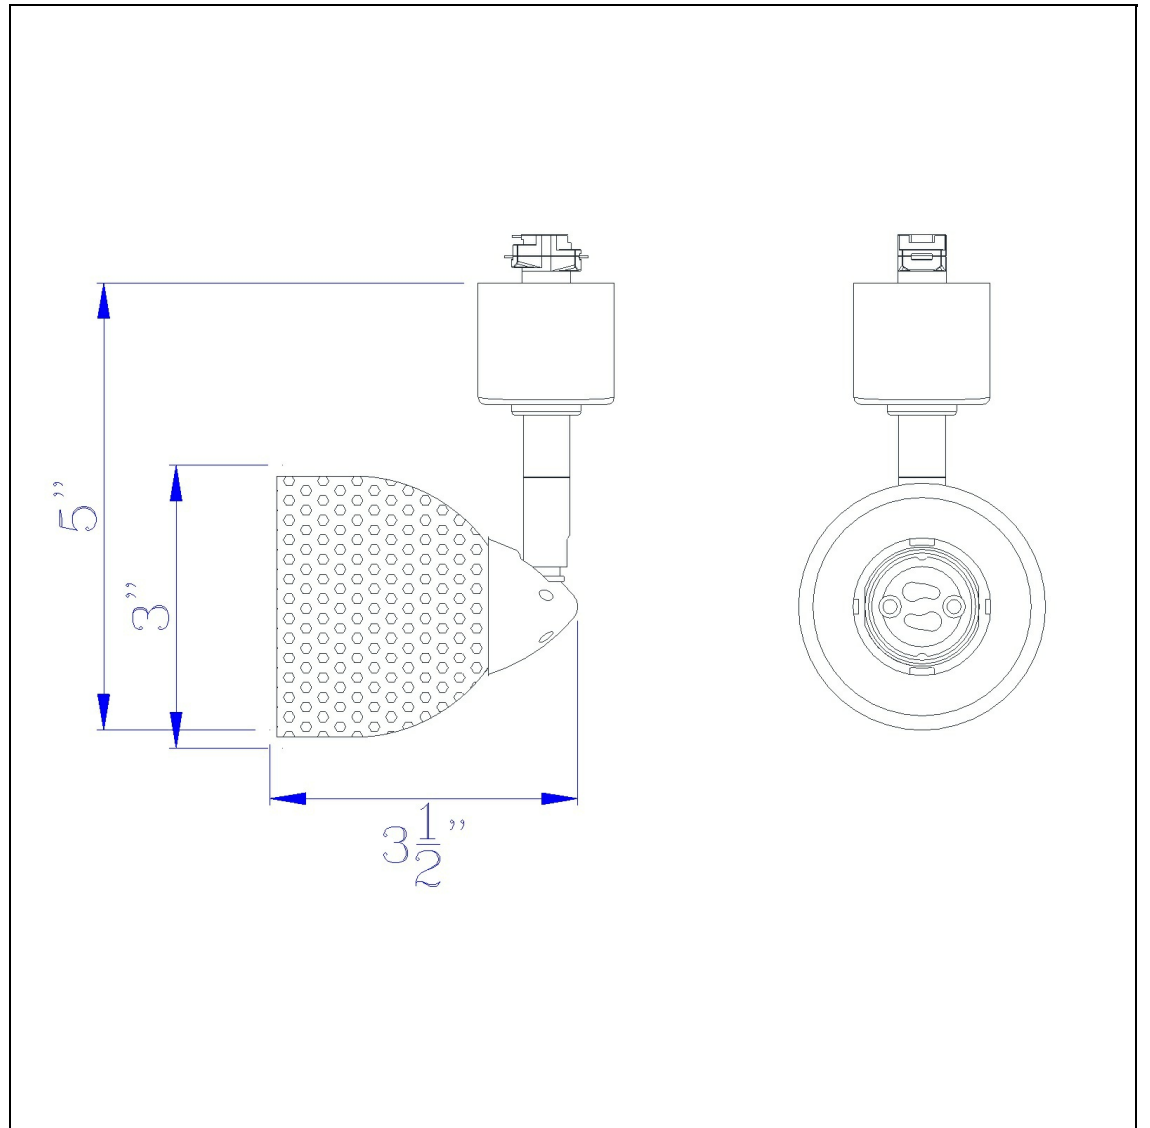

Product No. **HT-954-RU-MDB**

Description

120V, 50W, GU-10, Track Head
Durable Metal Construction
Ships in One Carton
Compatible with HT Three Wire, Once Circuit Track
Shade is Removable and Interchangeable
Includes Matching Metal Shade
Includes Matching Metal Shade
4.87" Tall Serpentine Track head with Shade

Technical Specifications

UPC	020193067284	Carton 1 Dimensions	0.00 x 12.00 x 12.00
Wattage	50W	Carton 2 Dimensions	0.00 x 0.00 x 12.00
CRI	N/A	Package Dimensions	L: 12.00 W: 12.00
Lumen	N/A		
Switch Type	Track		
Bulb Base	GU-10		
Number of Lights	1		
Color	Rust		
Base Color	Rust		