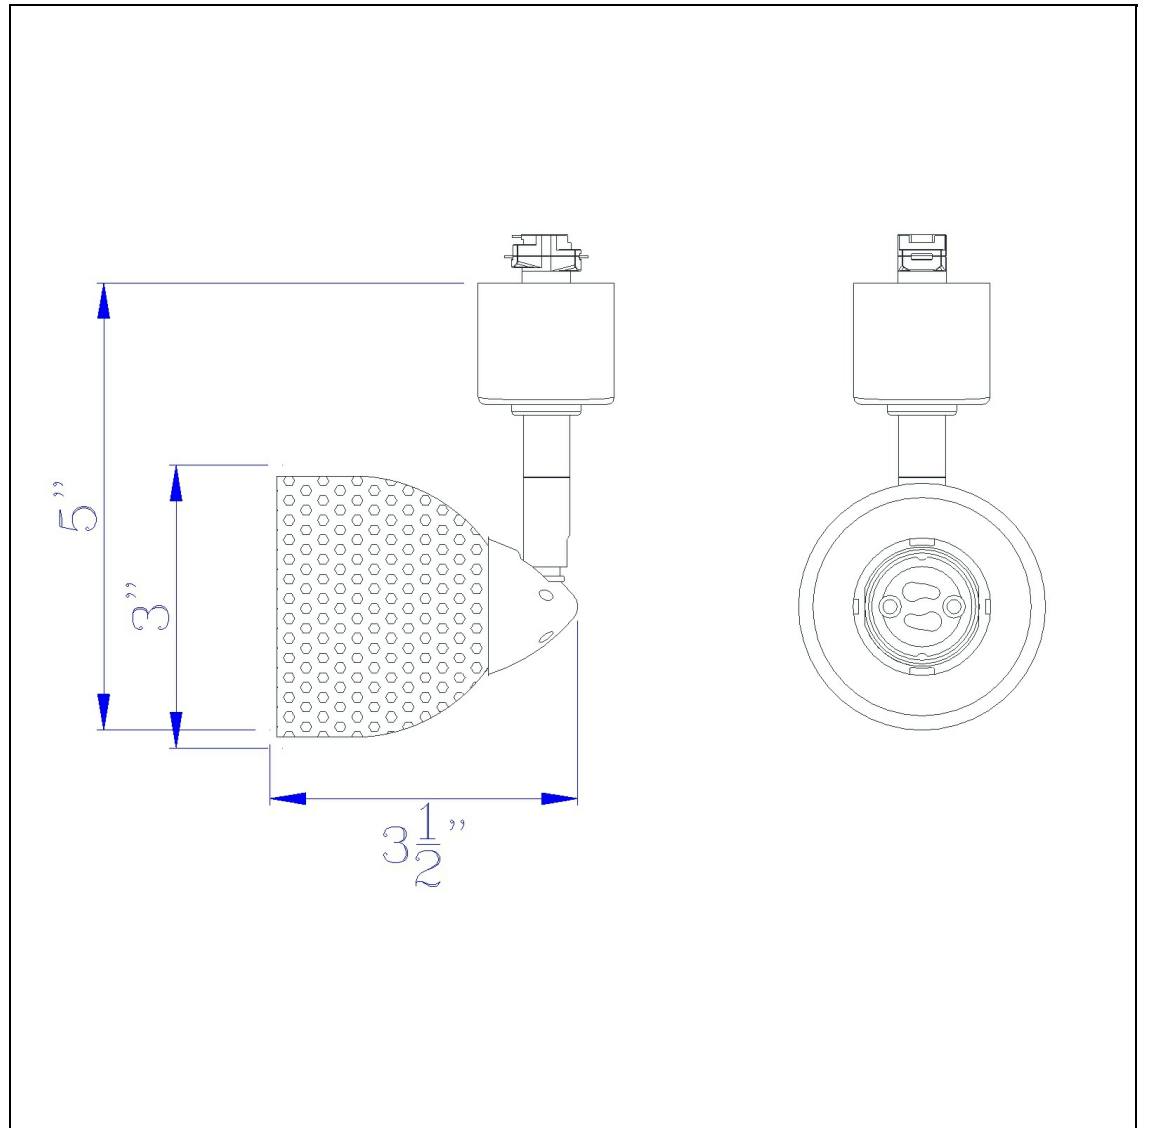

Product No. **HT-954-RU-MRU**

Description

120V, 50W, GU-10, Track Head
Durable Metal Construction
Ships in One Carton
Compatible with HT Three Wire, Once Circuit Track
Shade is Removable and Interchangeable
Includes Matching Metal Shade
Includes Matching Metal Shade
4.87" Tall Serpentine Track head with Shade

Technical Specifications

UPC	020193067284	Carton 1 Dimensions	0.00 x 12.00 x 12.00
Wattage	50W	Carton 2 Dimensions	0.00 x 0.00 x 12.00
CRI	N/A	Package Dimensions	L: 12.00 W: 12.00
Lumen	N/A		
Switch Type	Track		
Bulb Base	GU-10		
Number of Lights	1		
Color	Rust		
Base Color	Rust		