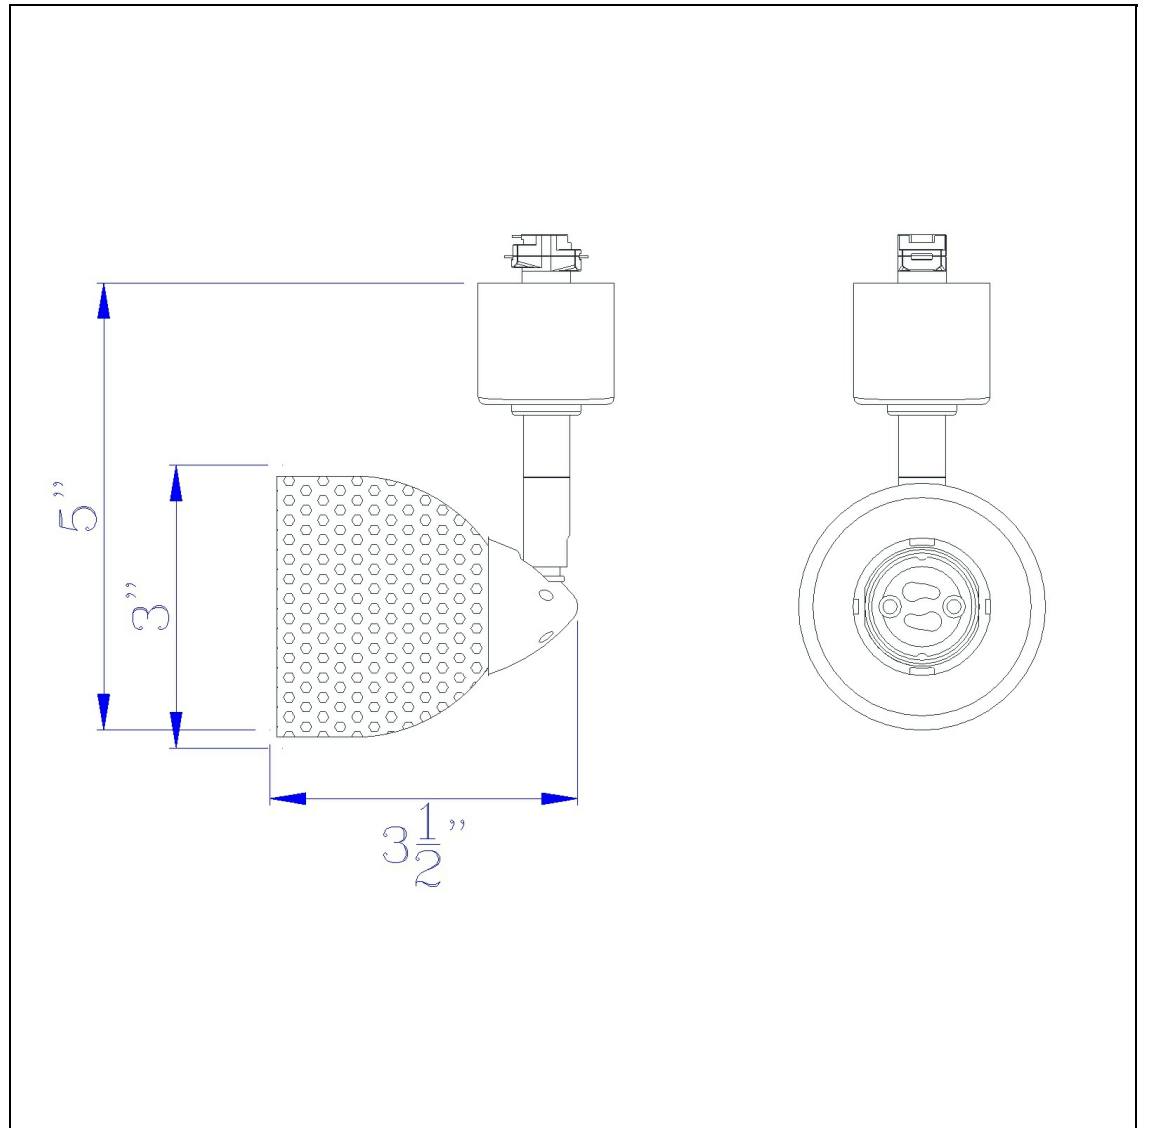

Product No. **HT-954-RU-MWH**

Description

120V, 50W, GU-10, Track Head  
Durable Metal Construction  
Ships in One Carton  
Compatible with HT Three Wire, Once Circuit Track  
Shade is Removable and Interchangeable  
Includes Matching Metal Shade  
Includes Matching Metal Shade  
4.87" Tall Serpentine Track head with Shade

Technical Specifications

<b>UPC</b>	020193067284	<b>Carton 1 Dimensions</b>	0.00 x 12.00 x 12.00
<b>Wattage</b>	50W	<b>Carton 2 Dimensions</b>	0.00 x 0.00 x 12.00
<b>CRI</b>	N/A	<b>Package Dimensions</b>	L: 12.00 W: 12.00
<b>Lumen</b>	N/A		
<b>Switch Type</b>	Track		
<b>Bulb Base</b>	GU-10		
<b>Number of Lights</b>	1		
<b>Color</b>	Rust		
<b>Base Color</b>	Rust		