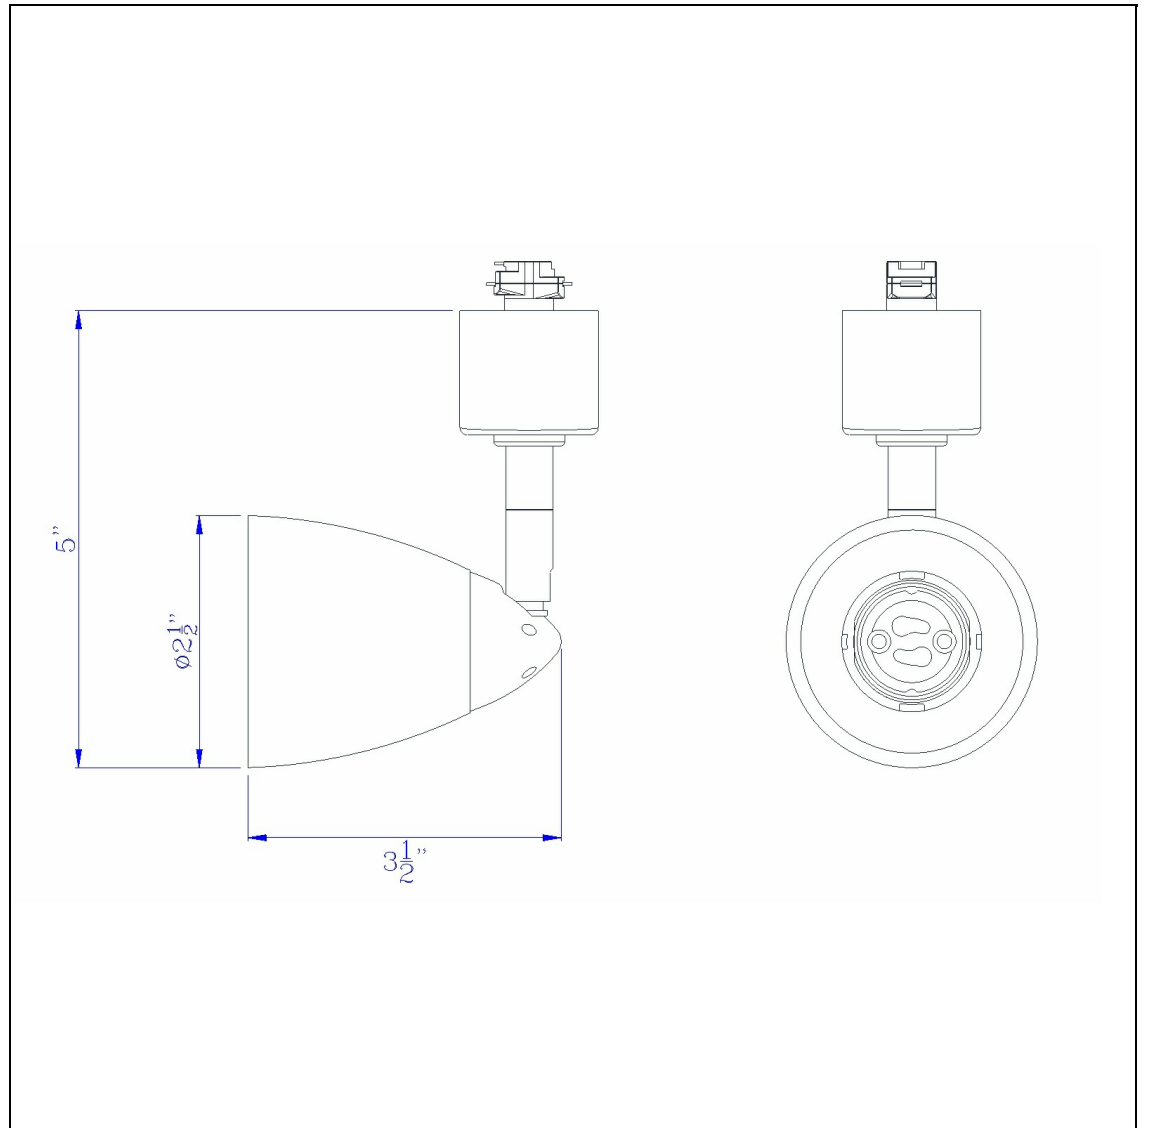

Product No. **HT-954-RU-RDS**

Description

GU10,120V,50W Track Head
Durable Metal Construction
Ships in One Carton
Compatible with HT Three Wire, Once Circuit Track
Shade is Removable and Interchangeable
Hand Blown Glass Shade
Hand Blown Glass Shade
4.87" Tall Serpentine Track head with Shade

Technical Specifications

UPC	020193067284	Carton 1 Dimensions	0.00 x 12.00 x 12.00
Wattage	50W	Carton 2 Dimensions	0.00 x 0.00 x 12.00
CRI	N/A	Package Dimensions	L: 12.00 W: 12.00
Lumen	N/A		
Switch Type	Track		
Bulb Base	GU-10		
Number of Lights	1		
Color	Rust		
Base Color	Rust		