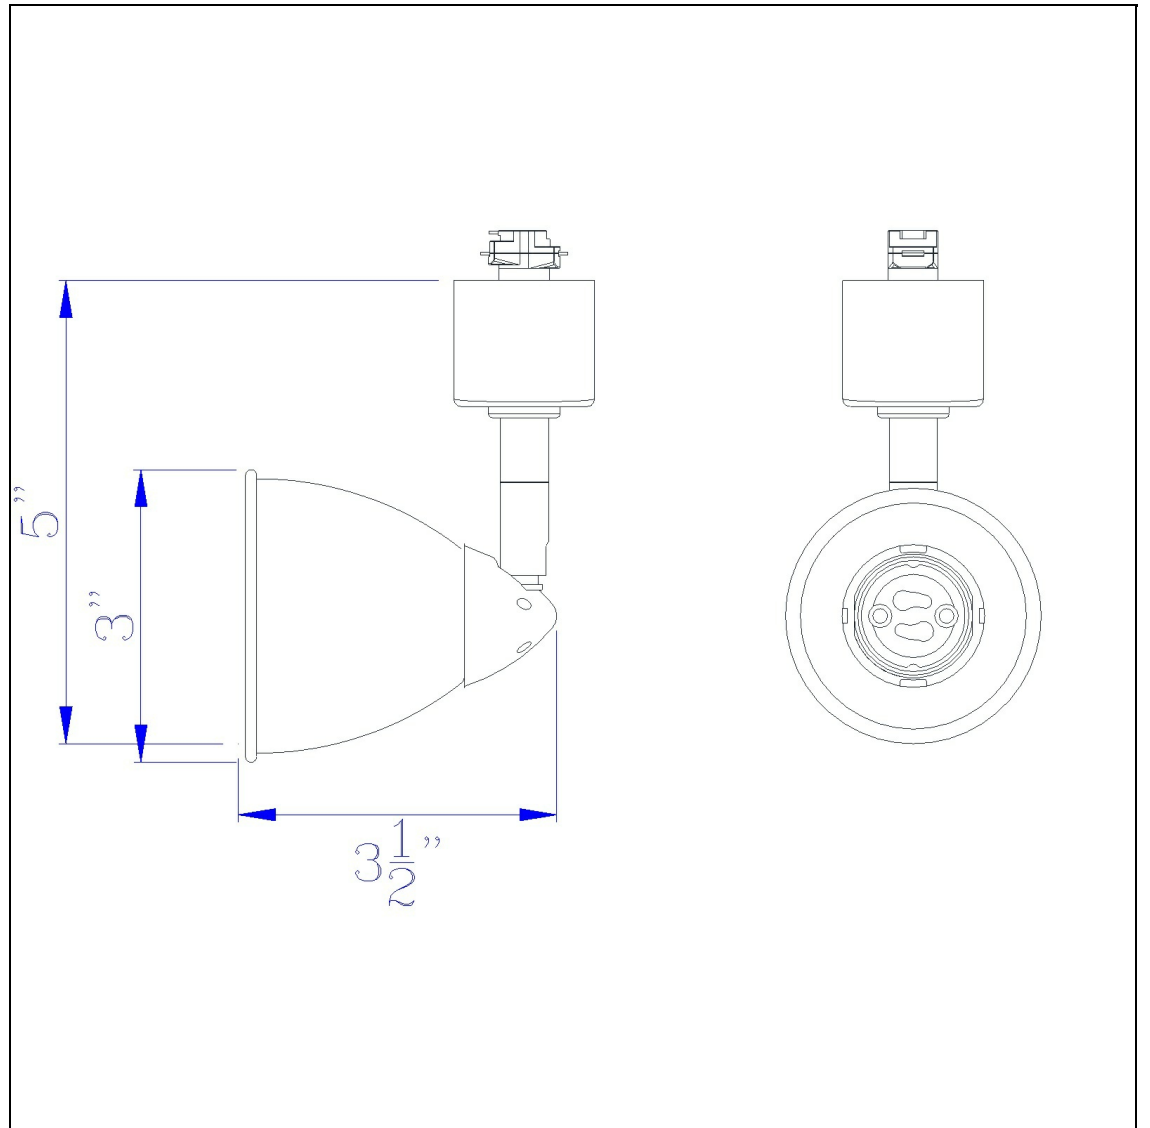

Product No. **HT-954-WH-CBK**

Description

120V, 50W, GU-10, Track Head
Durable Metal Construction
Ships in One Carton
Compatible with HT Three Wire, Once Circuit Track
Shade is Removable and Interchangeable
Includes Matching Metal Shade
Includes Matching Metal Shade
4.87" Tall Serpentine Track head with Shade

Technical Specifications

UPC	020193067284
Wattage	50W
CRI	N/A
Lumen	N/A
Switch Type	Track
Bulb Base	GU-10
Number of Lights	1
Color	White
Base Color	White

Carton 1 Dimensions	0.00 x 12.00 x 12.00
Carton 2 Dimensions	0.00 x 0.00 x 12.00
Package Dimensions	L: 12.00 W: 12.00