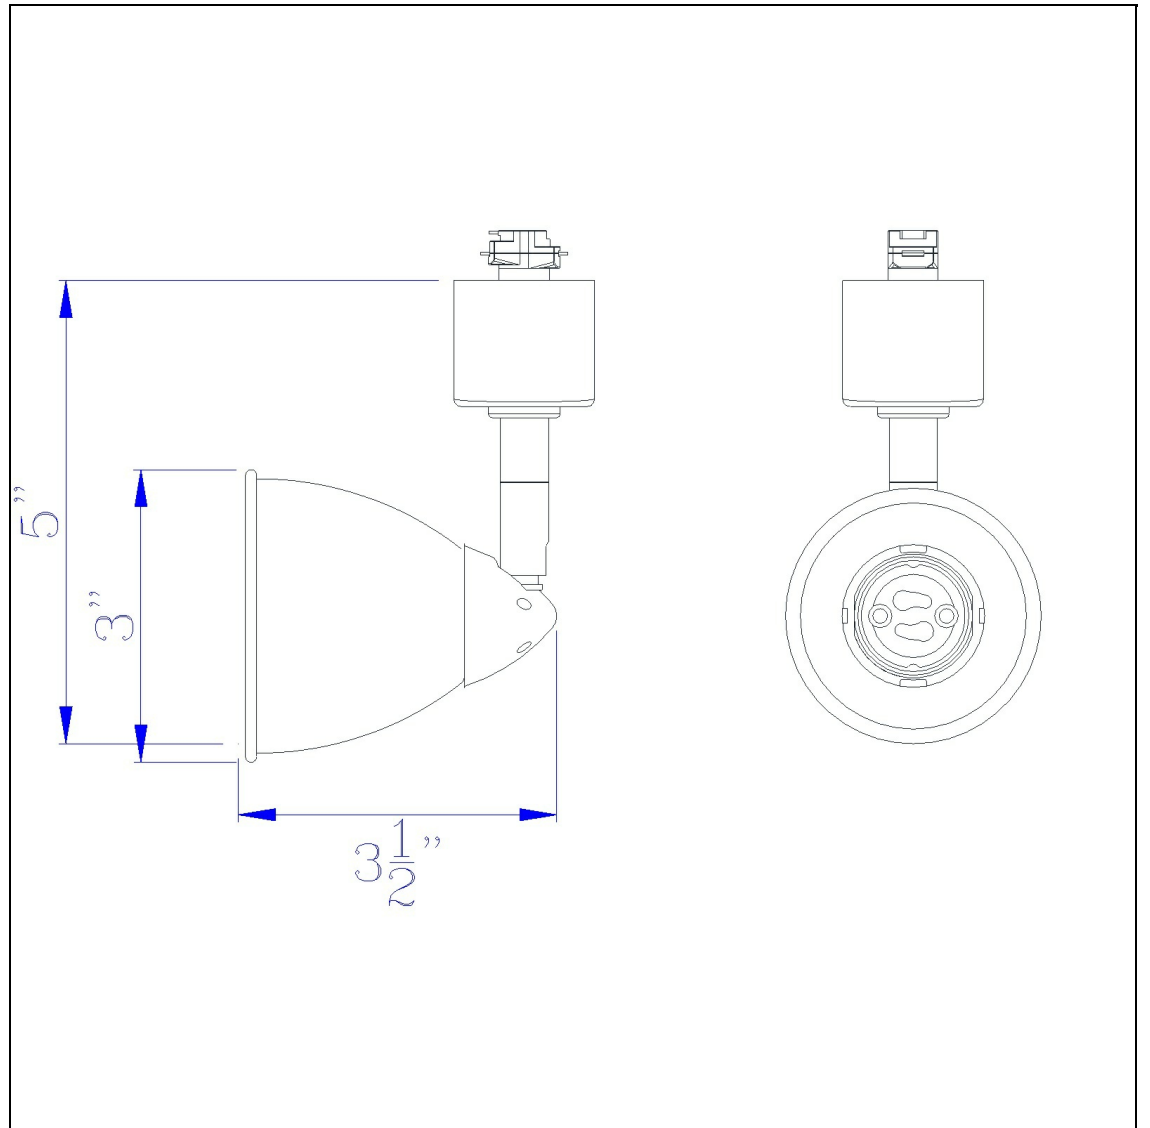

Product No. **HT-954-WH-CBS**

Description

120V, 50W, GU-10, Track Head  
Durable Metal Construction  
Ships in One Carton  
Compatible with HT Three Wire, Once Circuit Track  
Shade is Removable and Interchangeable  
Includes Matching Metal Shade  
Includes Matching Metal Shade  
4.87" Tall Serpentine Track head with Shade

Technical Specifications

<b>UPC</b>	020193067284	<b>Carton 1 Dimensions</b>	0.00 x 12.00 x 12.00
<b>Wattage</b>	50W	<b>Carton 2 Dimensions</b>	0.00 x 0.00 x 12.00
<b>CRI</b>	N/A	<b>Package Dimensions</b>	L: 12.00 W: 12.00
<b>Lumen</b>	N/A		
<b>Switch Type</b>	Track		
<b>Bulb Base</b>	GU-10		
<b>Number of Lights</b>	1		
<b>Color</b>	White		
<b>Base Color</b>	White		