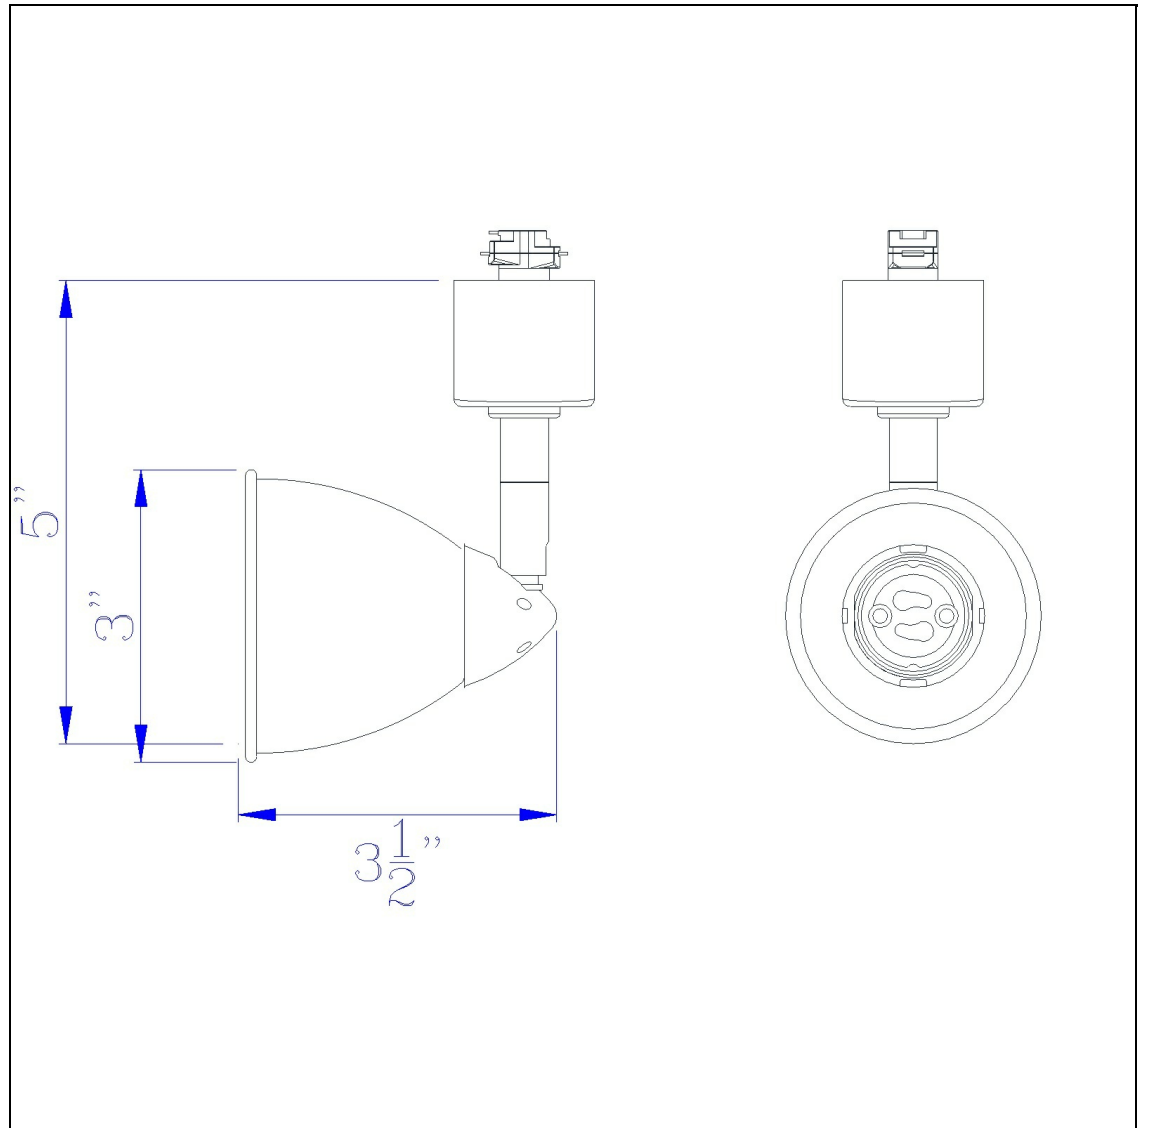

Product No. **HT-954-WH-CDB**

Description

120V, 50W, GU-10, Track Head
Durable Metal Construction
Ships in One Carton
Compatible with HT Three Wire, Once Circuit Track
Shade is Removable and Interchangeable
Includes Matching Metal Shade
Includes Matching Metal Shade
4.87" Tall Serpentine Track head with Shade

Technical Specifications

| | |
|-------------------------|--------------|
| UPC | 020193067284 |
| Wattage | 50W |
| CRI | N/A |
| Lumen | N/A |
| Switch Type | Track |
| Bulb Base | GU-10 |
| Number of Lights | 1 |
| Color | White |
| Base Color | White |

| | |
|----------------------------|----------------------|
| Carton 1 Dimensions | 0.00 x 12.00 x 12.00 |
| Carton 2 Dimensions | 0.00 x 0.00 x 12.00 |
| Package Dimensions | L: 12.00 W: 12.00 |