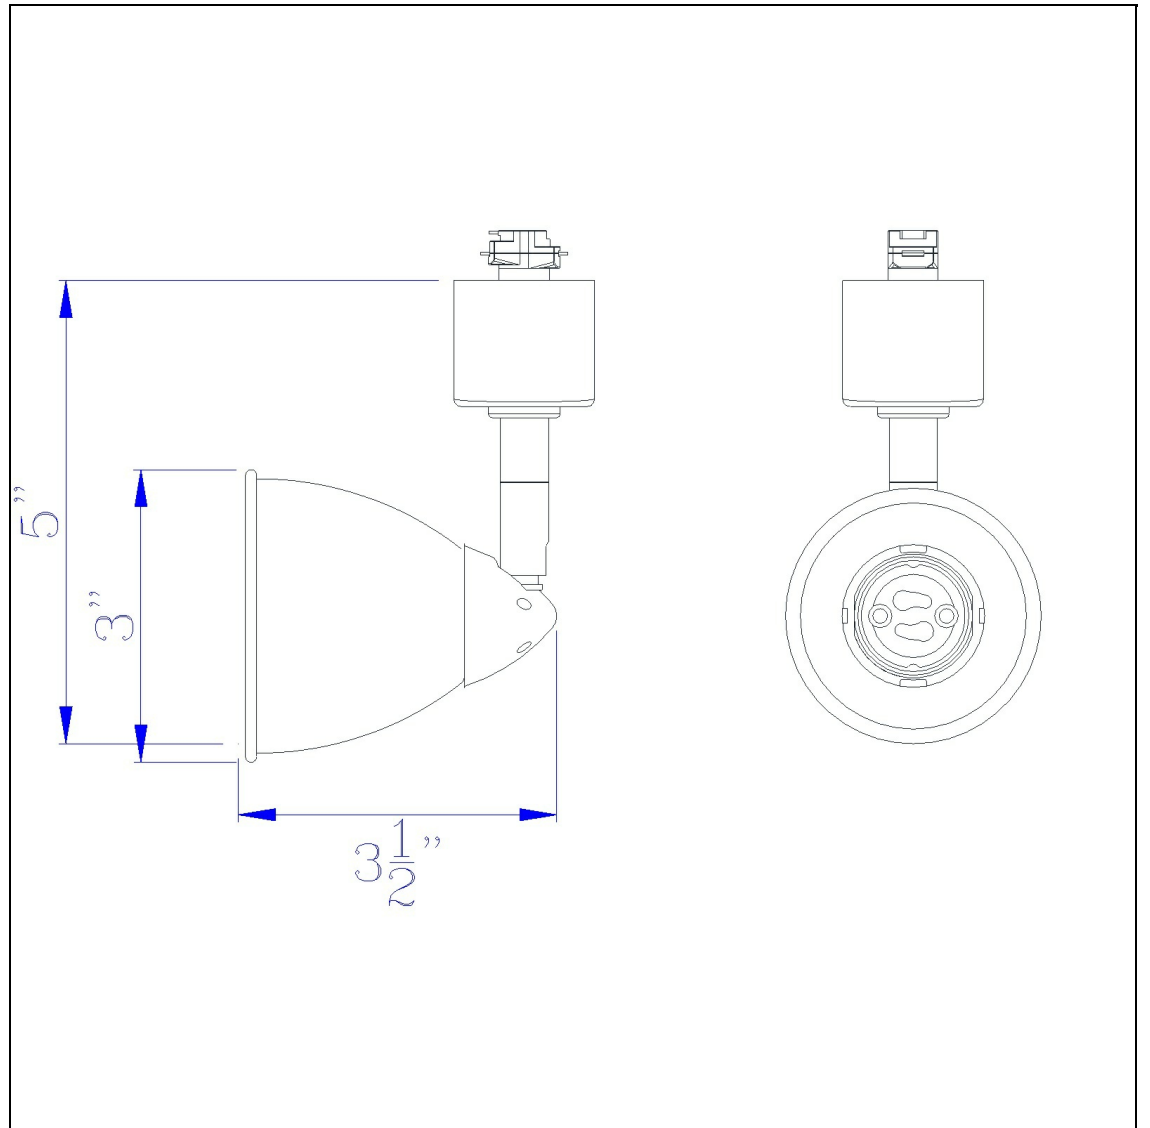

Product No. **HT-954-WH-CRU**

Description

120V, 50W, GU-10, Track Head
Durable Metal Construction
Ships in One Carton
Compatible with HT Three Wire, Once Circuit Track
Shade is Removable and Interchangeable
Includes Matching Metal Shade
Includes Matching Metal Shade
4.87" Tall Serpentine Track head with Shade

Technical Specifications

UPC	020193067284	Carton 1 Dimensions	0.00 x 12.00 x 12.00
Wattage	50W	Carton 2 Dimensions	0.00 x 0.00 x 12.00
CRI	N/A	Package Dimensions	L: 12.00 W: 12.00
Lumen	N/A		
Switch Type	Track		
Bulb Base	GU-10		
Number of Lights	1		
Color	White		
Base Color	White		