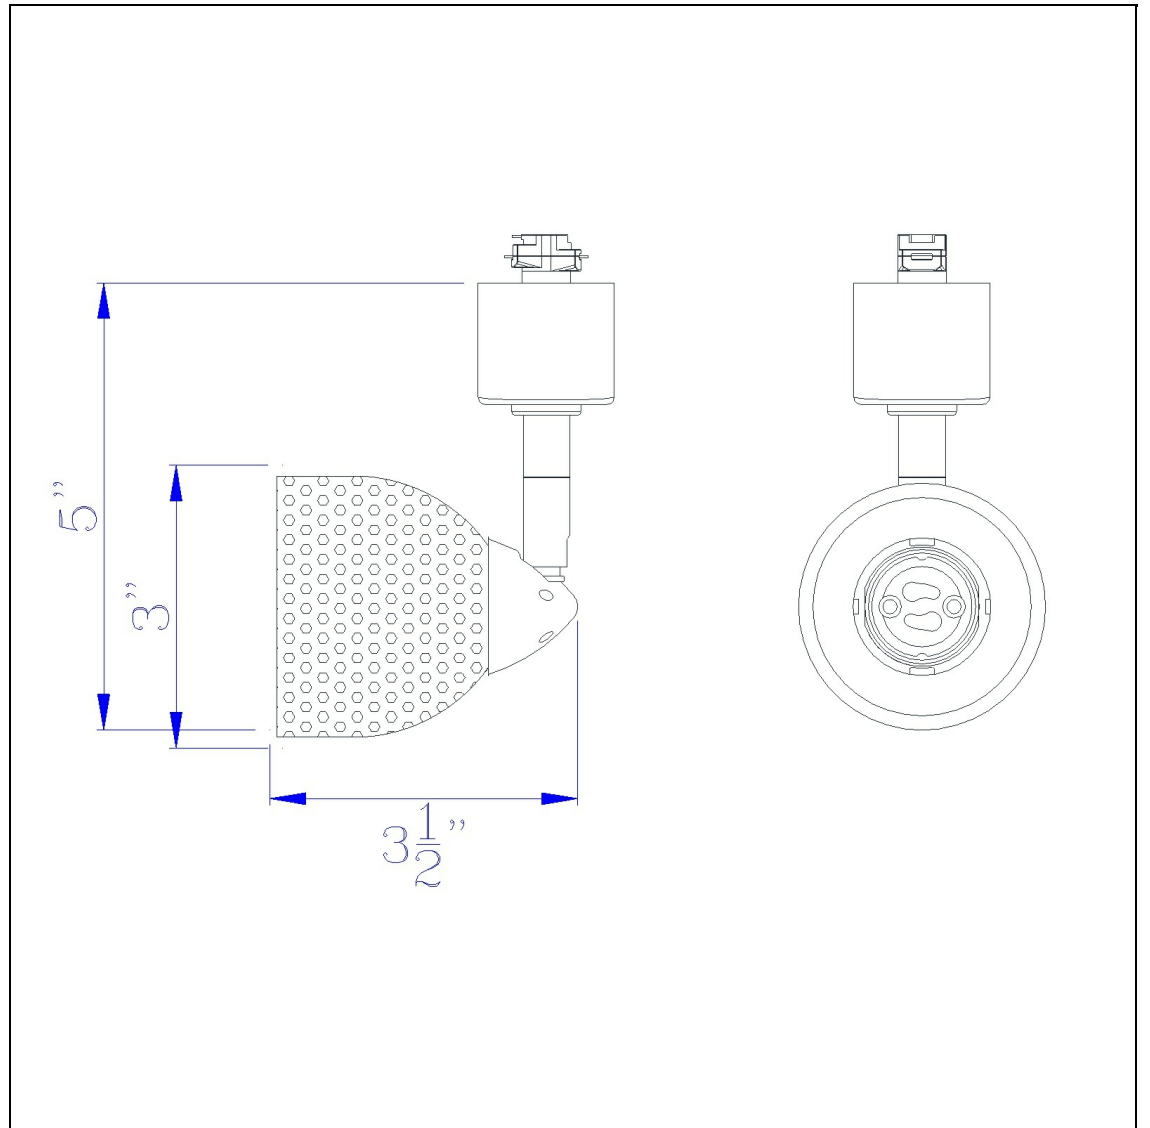

Product No. **HT-954-WH-MBK**

Description

120V, 50W, GU-10, Track Head  
Durable Metal Construction  
Ships in One Carton  
Compatible with HT Three Wire, Once Circuit Track  
Shade is Removable and Interchangeable  
Includes Matching Metal Shade  
Includes Matching Metal Shade  
4.87" Tall Serpentine Track head with Shade

Technical Specifications

<b>UPC</b>	020193067284
<b>Wattage</b>	50W
<b>CRI</b>	N/A
<b>Lumen</b>	N/A
<b>Switch Type</b>	Track
<b>Bulb Base</b>	GU-10
<b>Number of Lights</b>	1
<b>Color</b>	White
<b>Base Color</b>	White

<b>Carton 1 Dimensions</b>	0.00 x 12.00 x 12.00
<b>Carton 2 Dimensions</b>	0.00 x 0.00 x 12.00
<b>Package Dimensions</b>	L: 12.00 W: 12.00