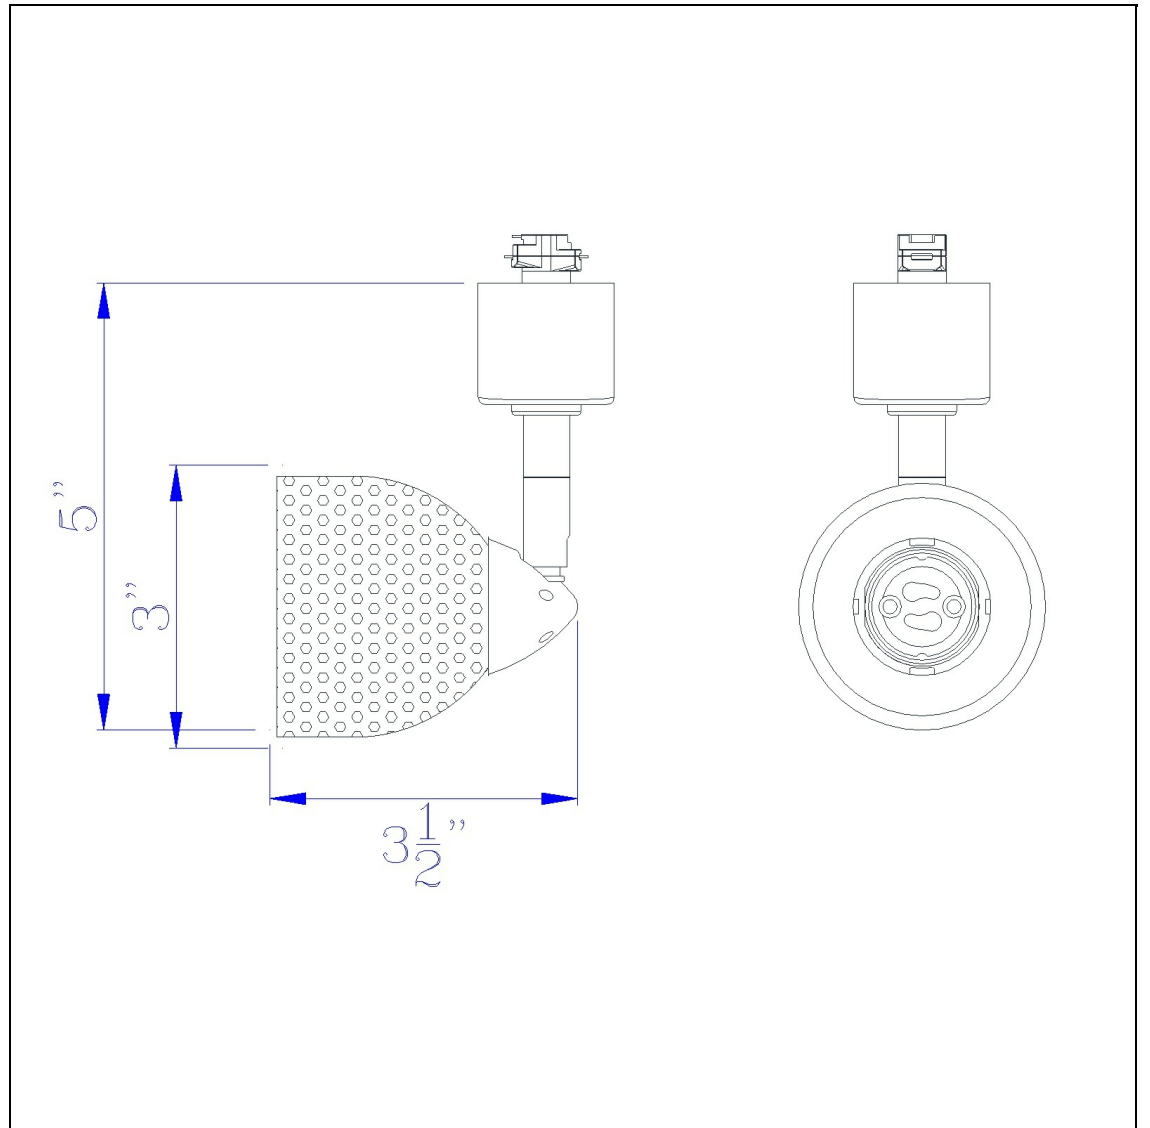

Product No. **HT-954-WH-MBS**

Description

120V, 50W, GU-10, Track Head
Durable Metal Construction
Ships in One Carton
Compatible with HT Three Wire, Once Circuit Track
Shade is Removable and Interchangeable
Includes Matching Metal Shade
Includes Matching Metal Shade
4.87" Tall Serpentine Track head with Shade

Technical Specifications

UPC	020193067284	Carton 1 Dimensions	0.00 x 12.00 x 12.00
Wattage	50W	Carton 2 Dimensions	0.00 x 0.00 x 12.00
CRI	N/A	Package Dimensions	L: 12.00 W: 12.00
Lumen	N/A		
Switch Type	Track		
Bulb Base	GU-10		
Number of Lights	1		
Color	White		
Base Color	White		