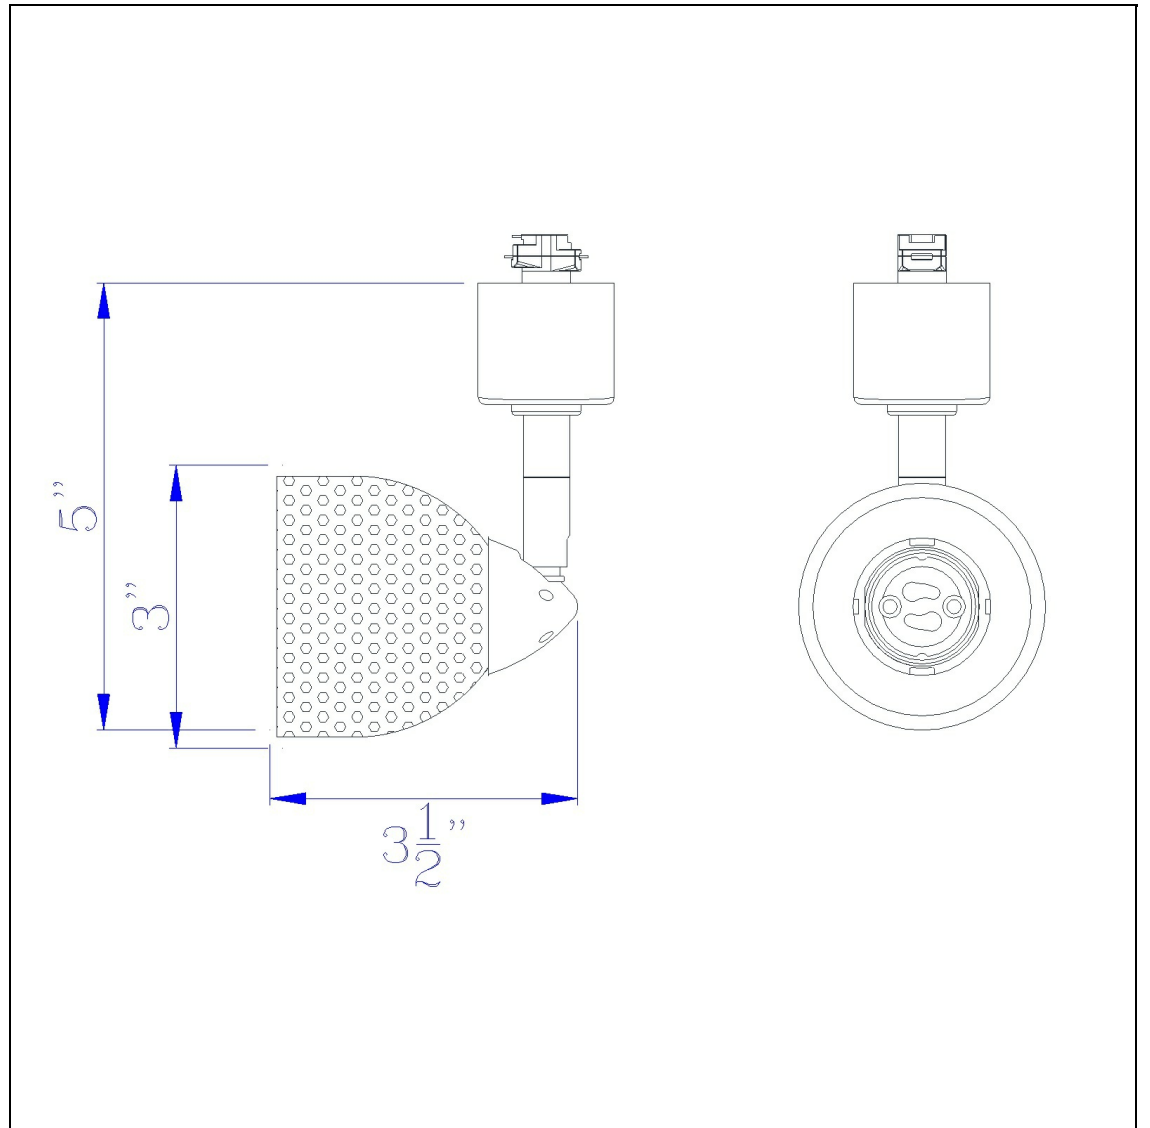

Product No. **HT-954-WH-MDB**

Description

120V, 50W, GU-10, Track Head
Durable Metal Construction
Ships in One Carton
Compatible with HT Three Wire, Once Circuit Track
Shade is Removable and Interchangeable
Includes Matching Metal Shade
Includes Matching Metal Shade
4.87" Tall Serpentine Track head with Shade

Technical Specifications

UPC	020193067284	Carton 1 Dimensions	0.00 x 12.00 x 12.00
Wattage	50W	Carton 2 Dimensions	0.00 x 0.00 x 12.00
CRI	N/A	Package Dimensions	L: 12.00 W: 12.00
Lumen	N/A		
Switch Type	Track		
Bulb Base	GU-10		
Number of Lights	1		
Color	White		
Base Color	White		