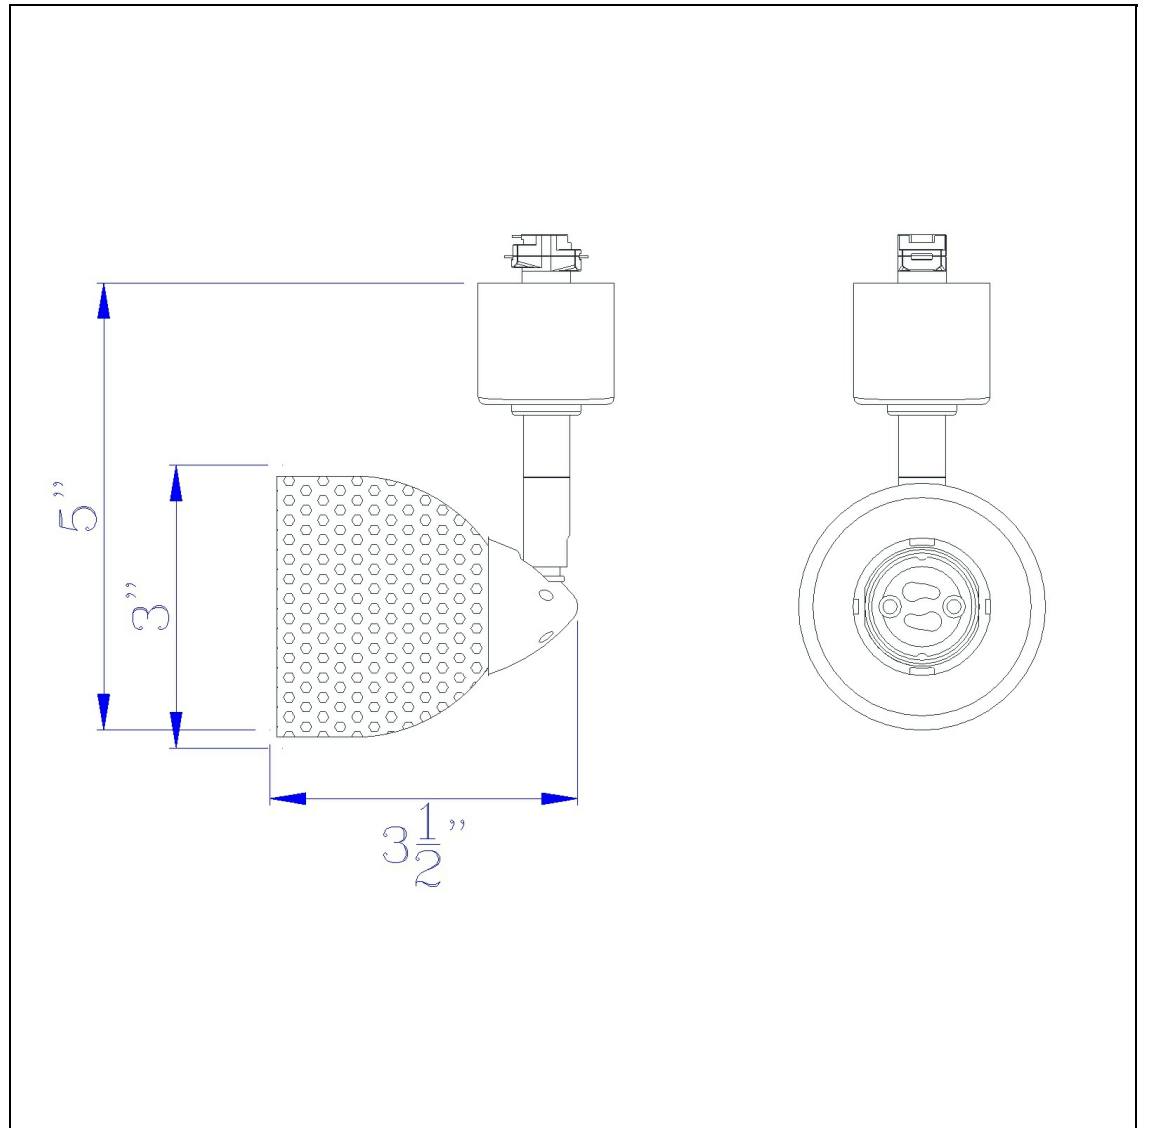

Product No. **HT-954-WH-MRU**

Description

120V, 50W, GU-10, Track Head
Durable Metal Construction
Ships in One Carton
Compatible with HT Three Wire, Once Circuit Track
Shade is Removable and Interchangeable
Includes Matching Metal Shade
Includes Matching Metal Shade
4.87" Tall Serpentine Track head with Shade

Technical Specifications

UPC	020193067284
Wattage	50W
CRI	N/A
Lumen	N/A
Switch Type	Track
Bulb Base	GU-10
Number of Lights	1
Color	White
Base Color	White

Carton 1 Dimensions	0.00 x 12.00 x 12.00
Carton 2 Dimensions	0.00 x 0.00 x 12.00
Package Dimensions	L: 12.00 W: 12.00