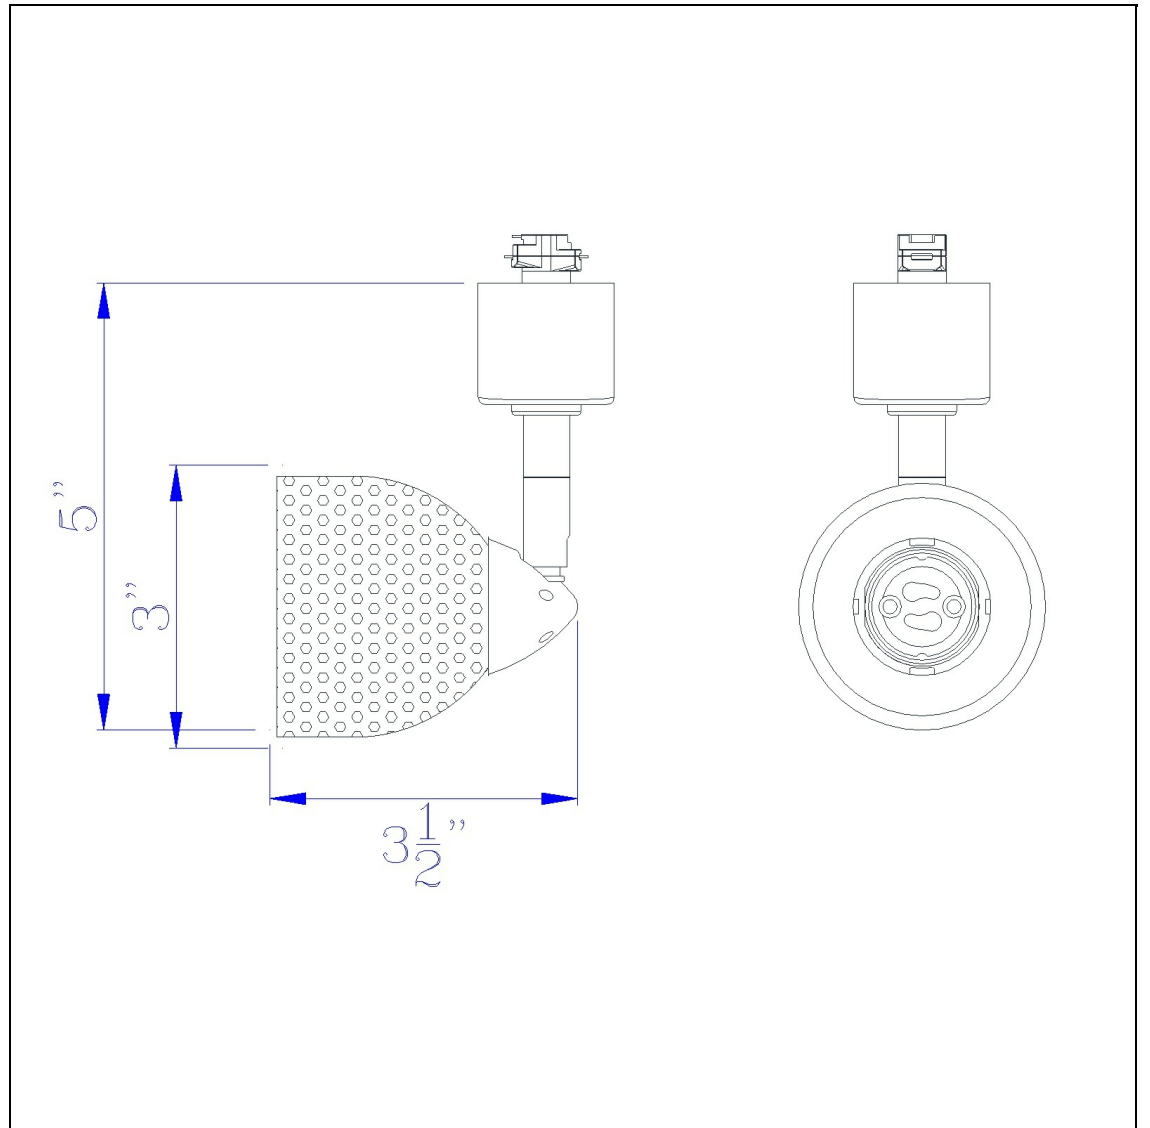

Product No. **HT-954-WH-MWH**

Description

120V, 50W, GU-10, Track Head
Durable Metal Construction
Ships in One Carton
Compatible with HT Three Wire, Once Circuit Track
Shade is Removable and Interchangeable
Includes Matching Metal Shade
Includes Matching Metal Shade
4.87" Tall Serpentine Track head with Shade

Technical Specifications

UPC	020193067284	Carton 1 Dimensions	0.00 x 12.00 x 12.00
Wattage	50W	Carton 2 Dimensions	0.00 x 0.00 x 12.00
CRI	N/A	Package Dimensions	L: 12.00 W: 12.00
Lumen	N/A		
Switch Type	Track		
Bulb Base	GU-10		
Number of Lights	1		
Color	White		
Base Color	White		