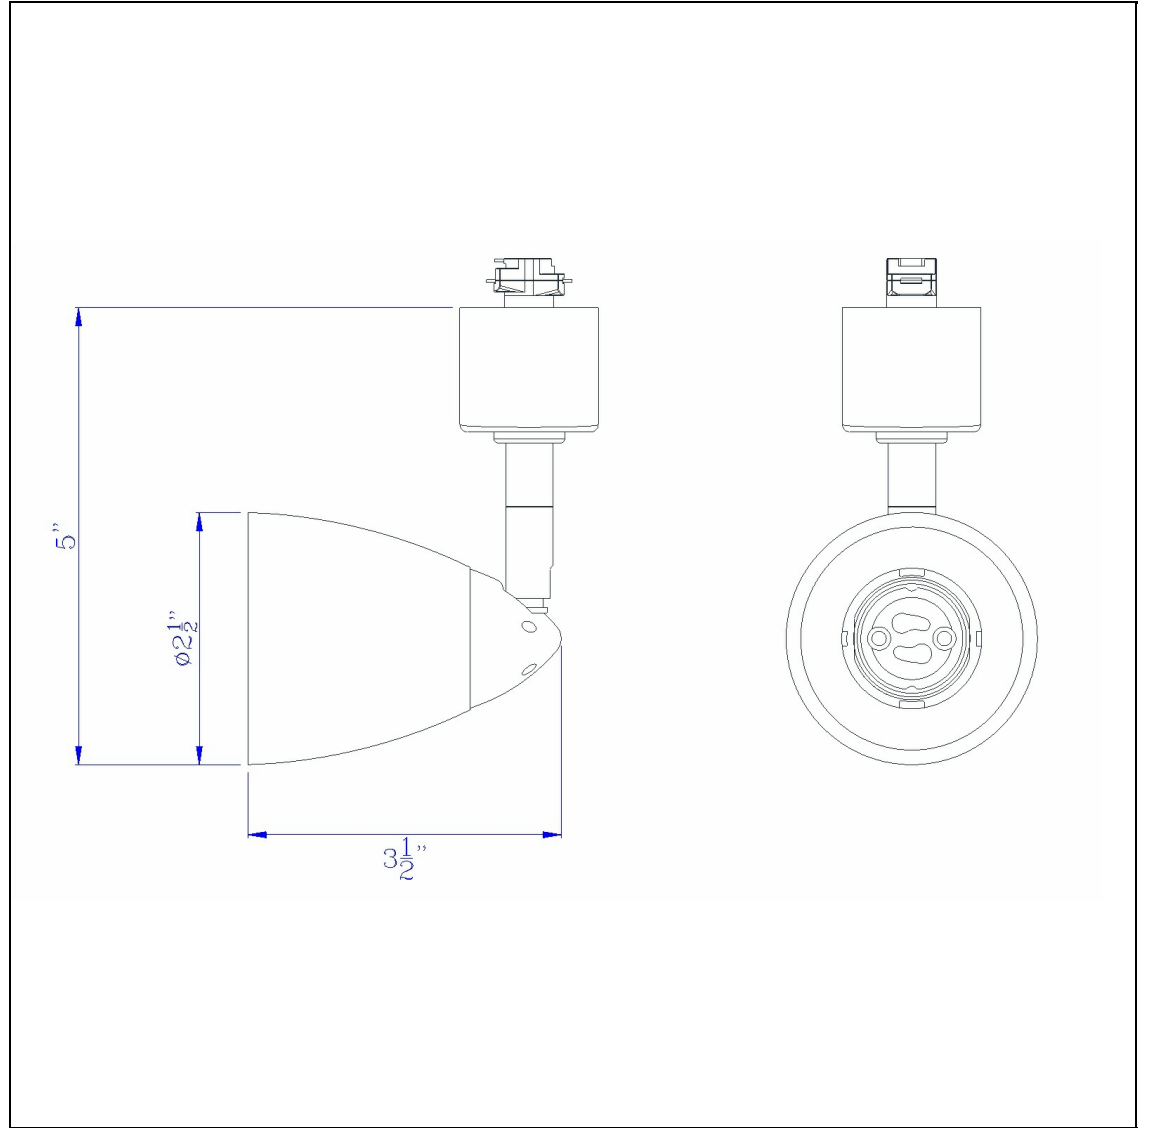

Product No. **HT-954-WH-YELS**

Description

120V, 50W, GU-10, Track Head
Durable Metal Construction
Ships in One Carton
Compatible with HT Three Wire, Once Circuit Track
Shade is Removable and Interchangeable
Hand Blown Glass Shade
Hand Blown Glass Shade
4.87" Tall Serpentine Track head with Shade

Technical Specifications

UPC	020193067284	Carton 1 Dimensions	0.00 x 12.00 x 12.00
Wattage	50W	Carton 2 Dimensions	0.00 x 0.00 x 12.00
CRI	N/A	Package Dimensions	L: 12.00 W: 12.00
Lumen	N/A		
Switch Type	Track		
Bulb Base	GU-10		
Number of Lights	1		
Color	White		
Base Color	White		