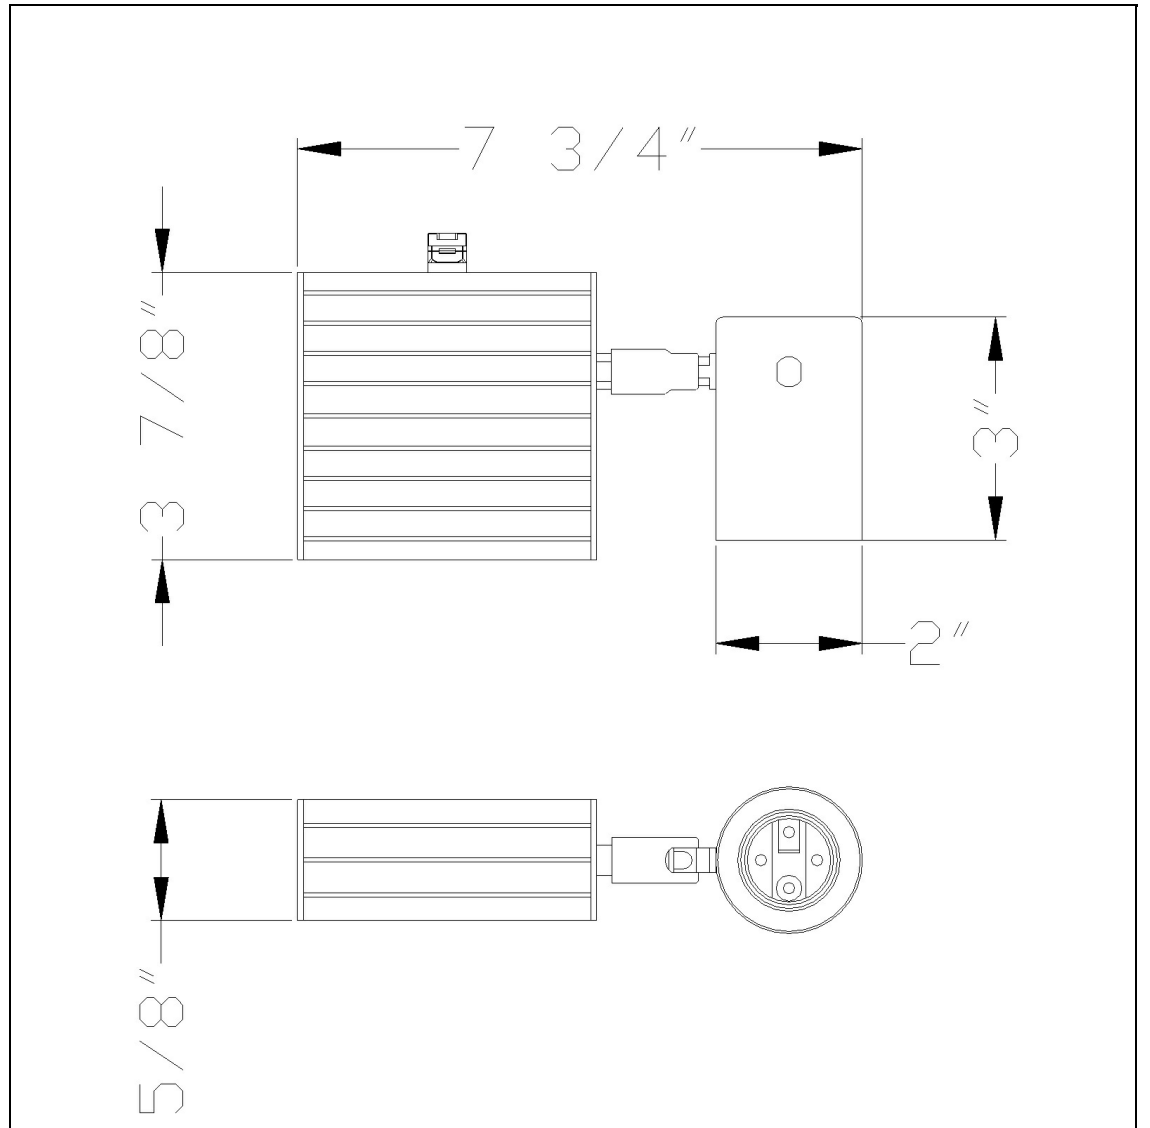

Product No. **HT-958-20W-BK**

Description

Metal Halide,120V,20W,Par Bulb
Durable Metal Construction
120V, 20W max
?90 degree from horizontal
355 Degree Rotation Capability
Ships in one Carton
Ships in one Carton

Technical Specifications

UPC	020193067284
Wattage	20W
CRI	N/A
Lumen	N/A
Switch Type	Track
Bulb Base	Metal
Number of Lights	1
Color	Black
Base Color	Black