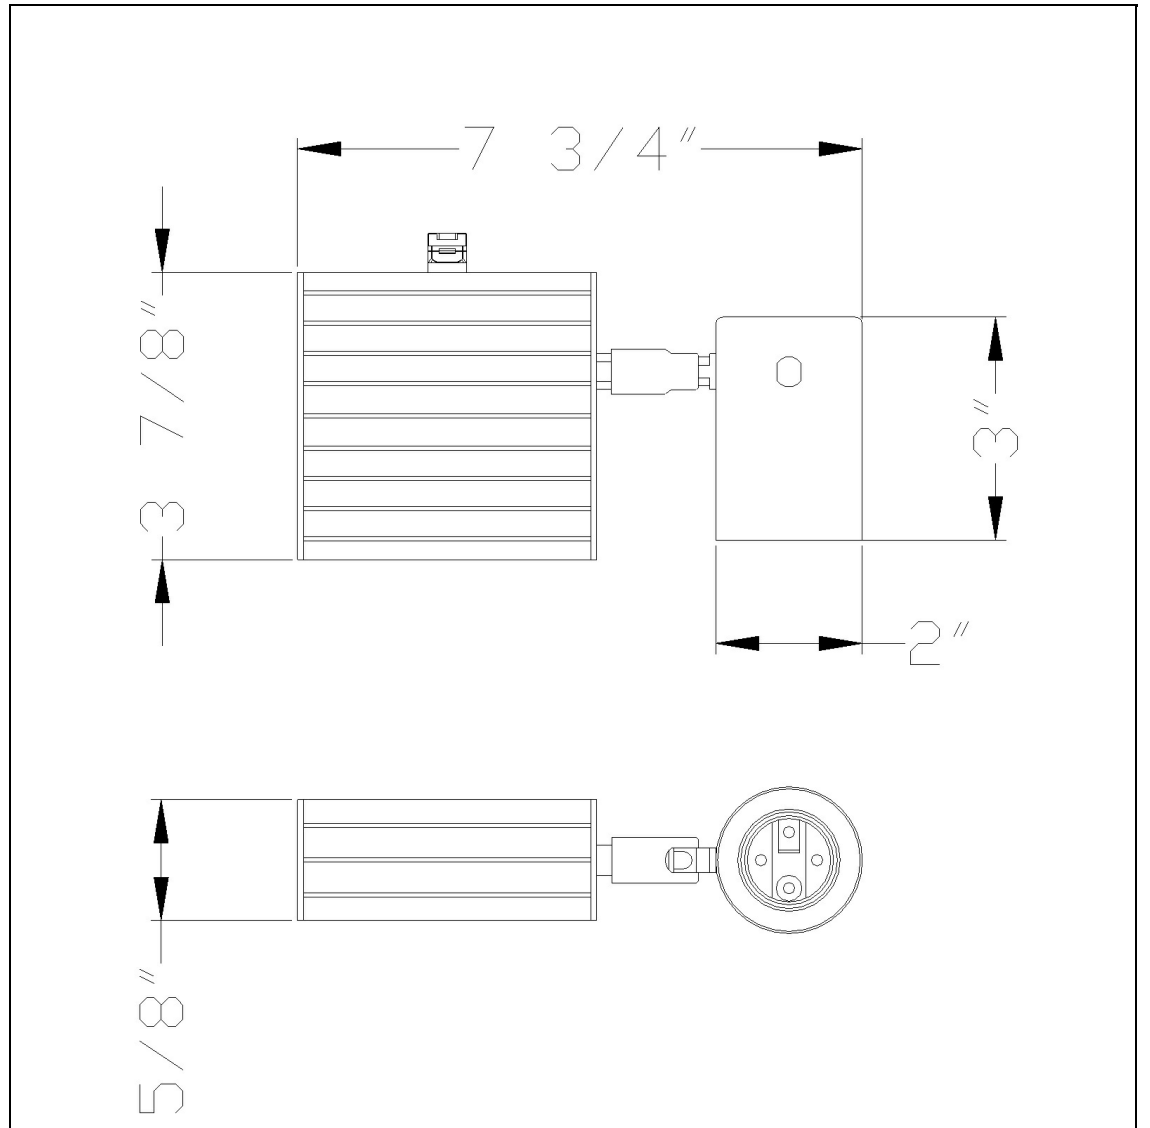

Product No. **HT-958-20W-PWH**

Description

Metal Halide, 120V, 20W, Par Bulb
Durable Metal Construction
120V, 20W max
±90 degree from horizontal
355 Degree Rotation Capability
Ships in one Carton
Ships in one Carton

Technical Specifications

UPC	020193067284
Wattage	20W
CRI	N/A
Lumen	N/A
Switch Type	Track
Bulb Base	Metal
Number of Lights	1
Color	White
Base Color	White