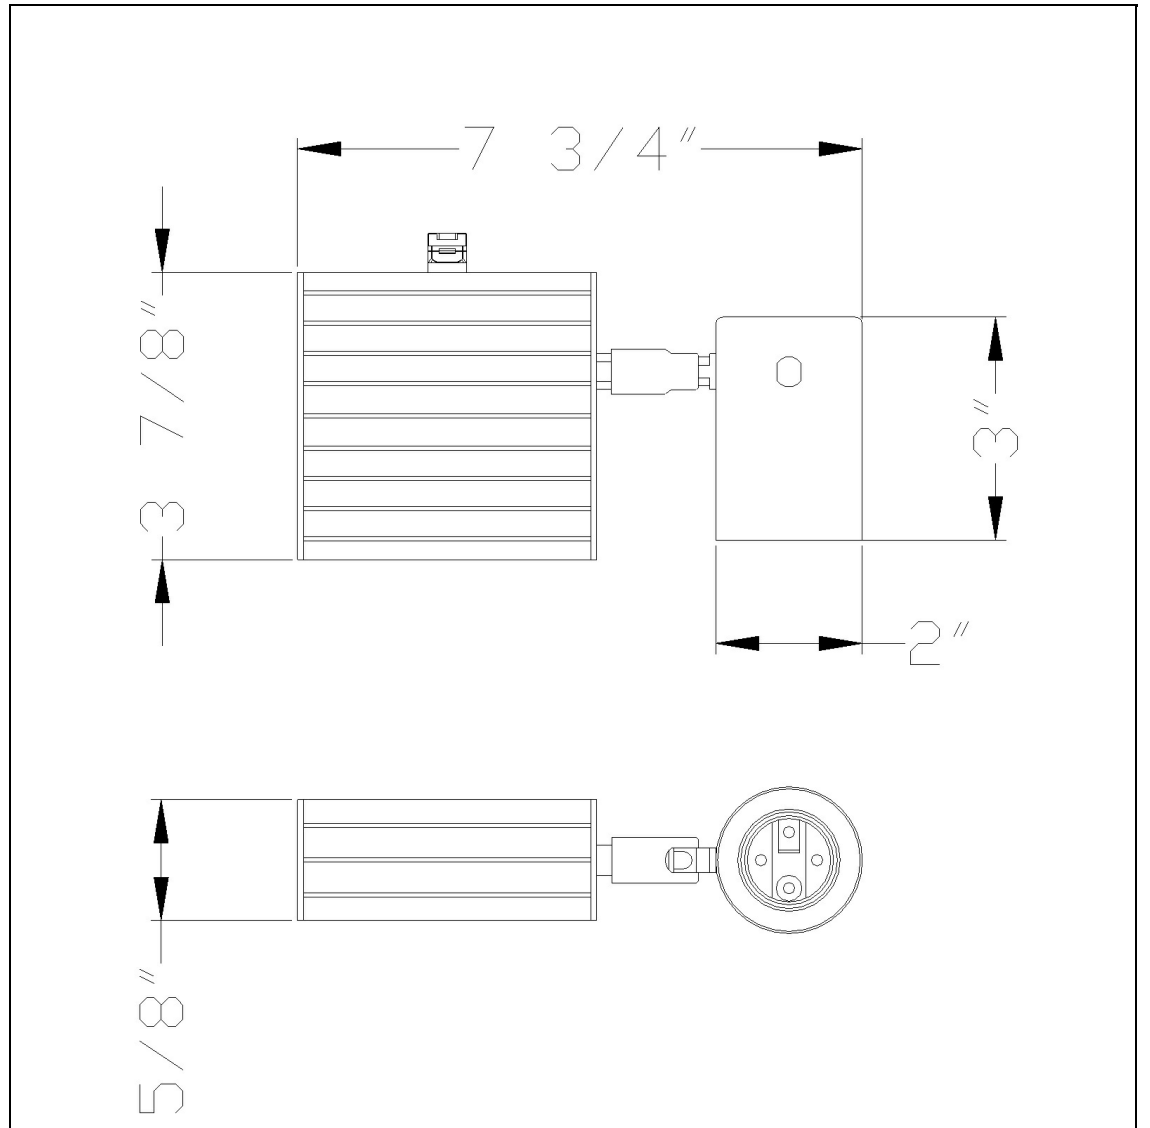

Product No. **HT-958-35W-BK**

Description

Metal Halide, 120V, 35W, Par Bulb
Durable Metal Construction
120V, 35W max
±90 degree from horizontal
355 Degree Rotation Capability
Ships in one Carton
Ships in one Carton

Technical Specifications

| | |
|-------------------------|--------------|
| UPC | 020193067284 |
| Wattage | 35W |
| CRI | N/A |
| Lumen | N/A |
| Switch Type | Track |
| Bulb Base | Metal |
| Number of Lights | 1 |
| Color | Black |
| Base Color | Black |