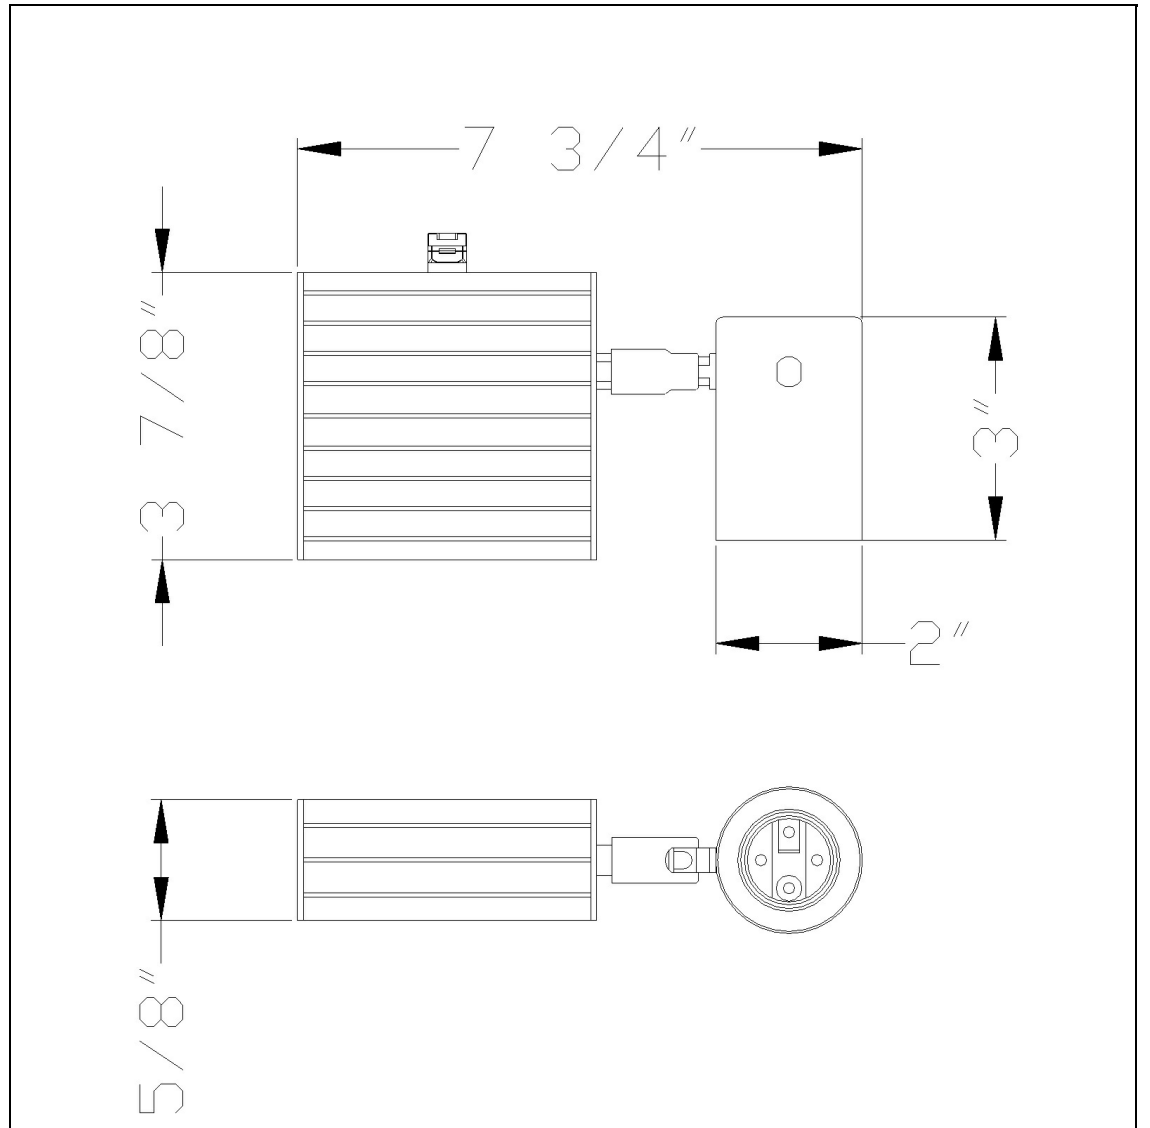

Product No. **HT-958-35W-PWH**

Description

35W, Par Bulb, Metal Halide Fixture
Durable Metal Construction
120V, 35W max
?90 degree from horizontal
355 Degree Rotation Capability
Ships in one Carton
Ships in one Carton

Technical Specifications

UPC	020193067284
Wattage	35W
CRI	N/A
Lumen	N/A
Switch Type	Track
Bulb Base	Metal
Number of Lights	1
Color	White
Base Color	White