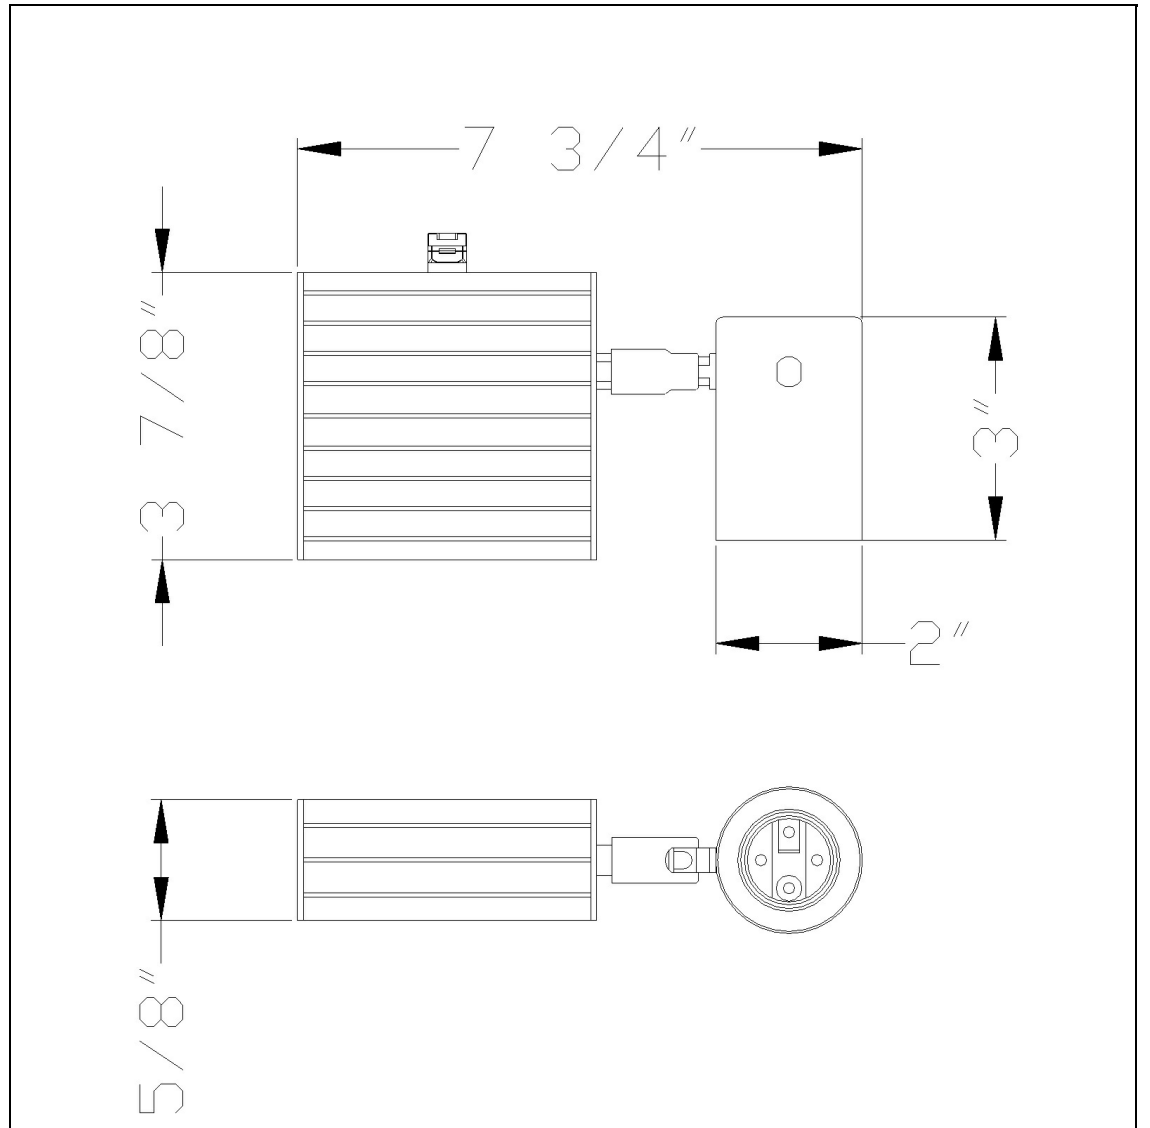

Product No. **HT-958-70W-BK**

Description

Metal Halide,70W,120V,Par20 Par30L
Durable Metal Construction
120V, 70W max.
±90 degree from horizontal
355 Degree Rotation Capability
Ships in one Carton
Ships in one Carton

Technical Specifications

UPC	020193067284
Wattage	70W
CRI	N/A
Lumen	N/A
Switch Type	Track
Bulb Base	Metal
Number of Lights	1
Color	Black
Base Color	Black