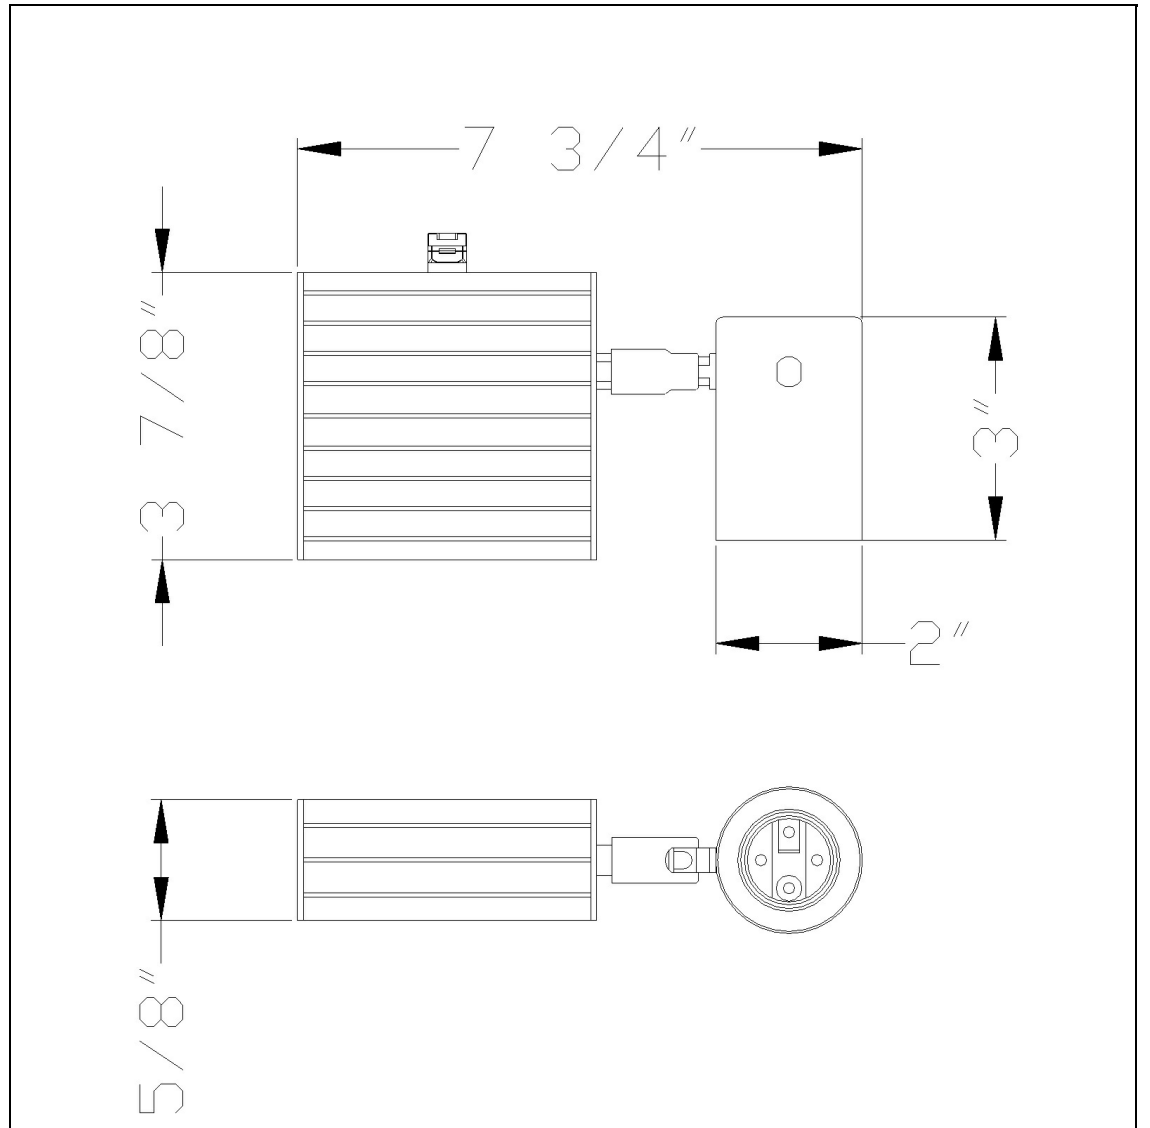

Product No. **HT-958-70W-PWH**

Description

Metal Halide, 120V, 70W, Par20 30Ln  
Durable Metal Construction  
120V, 70W max.  
±90 degree from horizontal  
355 Degree Rotation Capability  
Ships in one Carton  
Ships in one Carton

Technical Specifications

<b>UPC</b>	020193067284	<b>Carton 1 Dimensions</b>	0.00 x 0.00 x 57.30
<b>Wattage</b>	70W	<b>Carton 2 Dimensions</b>	0.00 x 0.00 x 57.30
<b>CRI</b>	N/A	<b>Package Dimensions</b>	L: 57.30
<b>Lumen</b>	N/A		
<b>Switch Type</b>	Track		
<b>Bulb Base</b>	Metal		
<b>Number of Lights</b>	1		
<b>Color</b>	White		
<b>Base Color</b>	White		