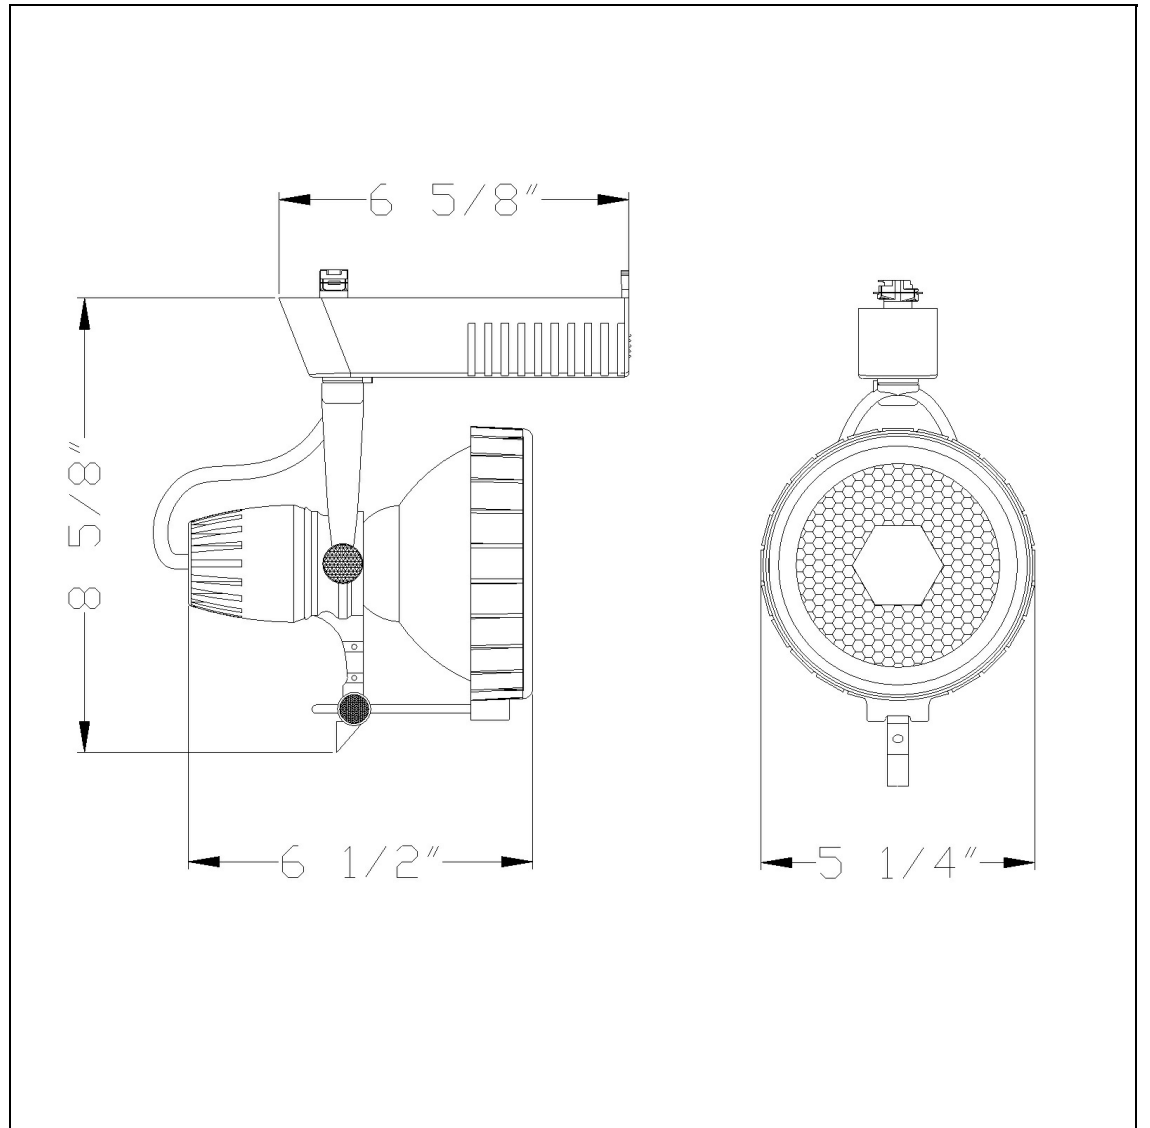

Product No. **HT-959-20-BD-BK**

Description

Metal Halide, 20W, Body Only, Any Par
Durable Metal Construction
120V, 20W max
+90 degree from horizontal
355 Degree Rotation Capability
Ships in one Carton
Ships in one Carton

Technical Specifications

UPC	020193067284
Wattage	20W
CRI	N/A
Lumen	N/A
Switch Type	Track
Bulb Base	PAR
Number of Lights	1
Color	Black
Base Color	Black