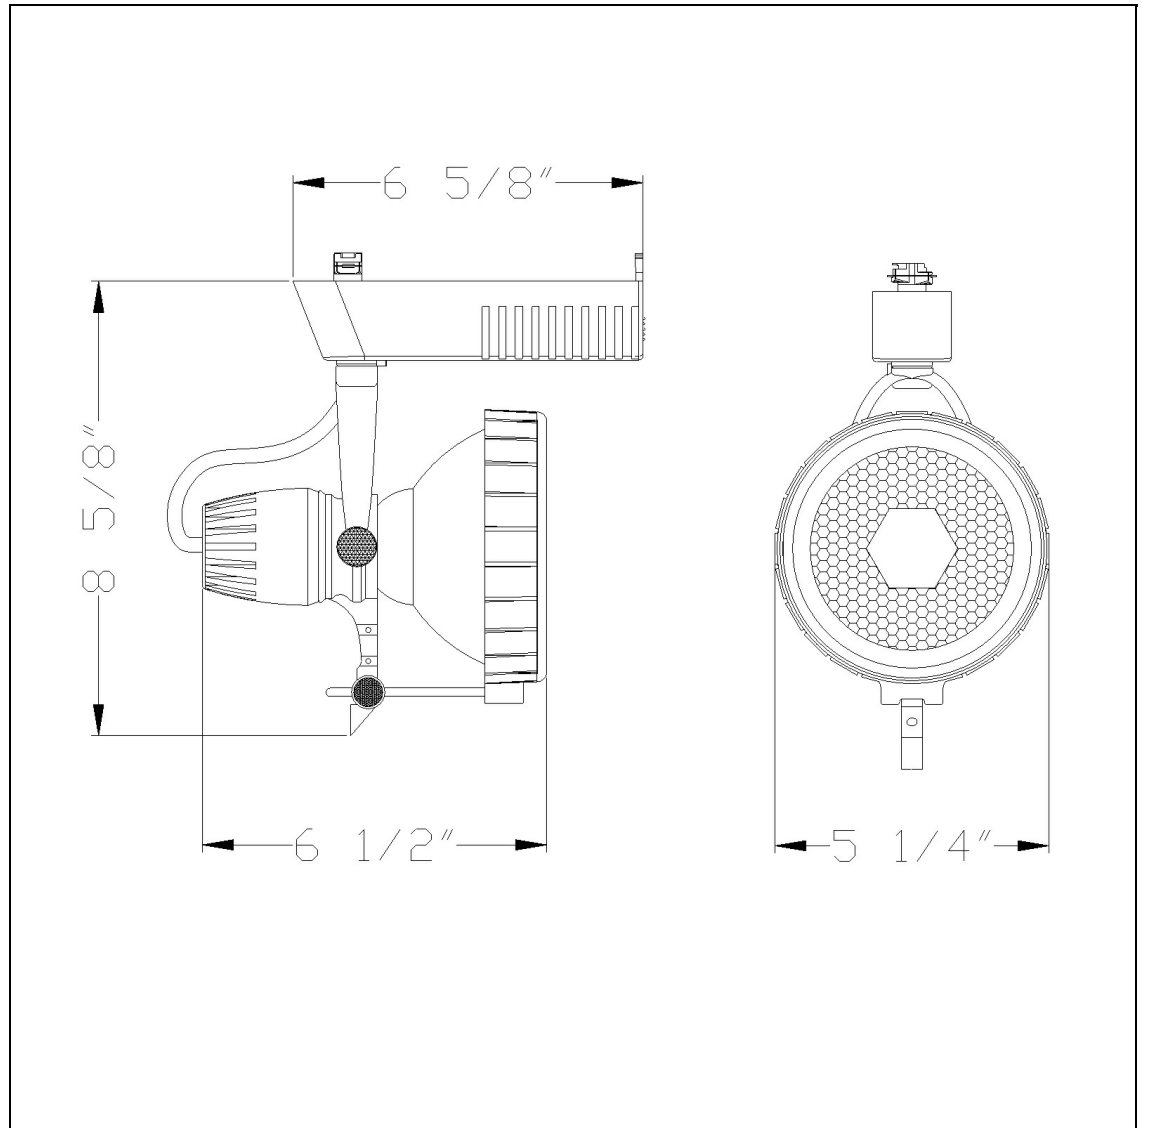

Product No. **HT-959-39-BD-BK**

Description

Metal Halide,39W,Body Only,Any Par  
Durable Metal Construction  
39W max  
+90 degree from horizontal  
355 Degree Rotation Capability  
Ships in one Carton  
Ships in one Carton

Technical Specifications

<b>UPC</b>	020193067284	<b>Carton 1 Dimensions</b>	0.00 x 0.00 x 20.20
<b>Wattage</b>	39W	<b>Carton 2 Dimensions</b>	0.00 x 0.00 x 20.20
<b>CRI</b>	N/A	<b>Package Dimensions</b>	L: 20.20
<b>Lumen</b>	N/A		
<b>Switch Type</b>	Track		
<b>Bulb Base</b>	PAR		
<b>Number of Lights</b>	1		
<b>Color</b>	Black		
<b>Base Color</b>	Black		